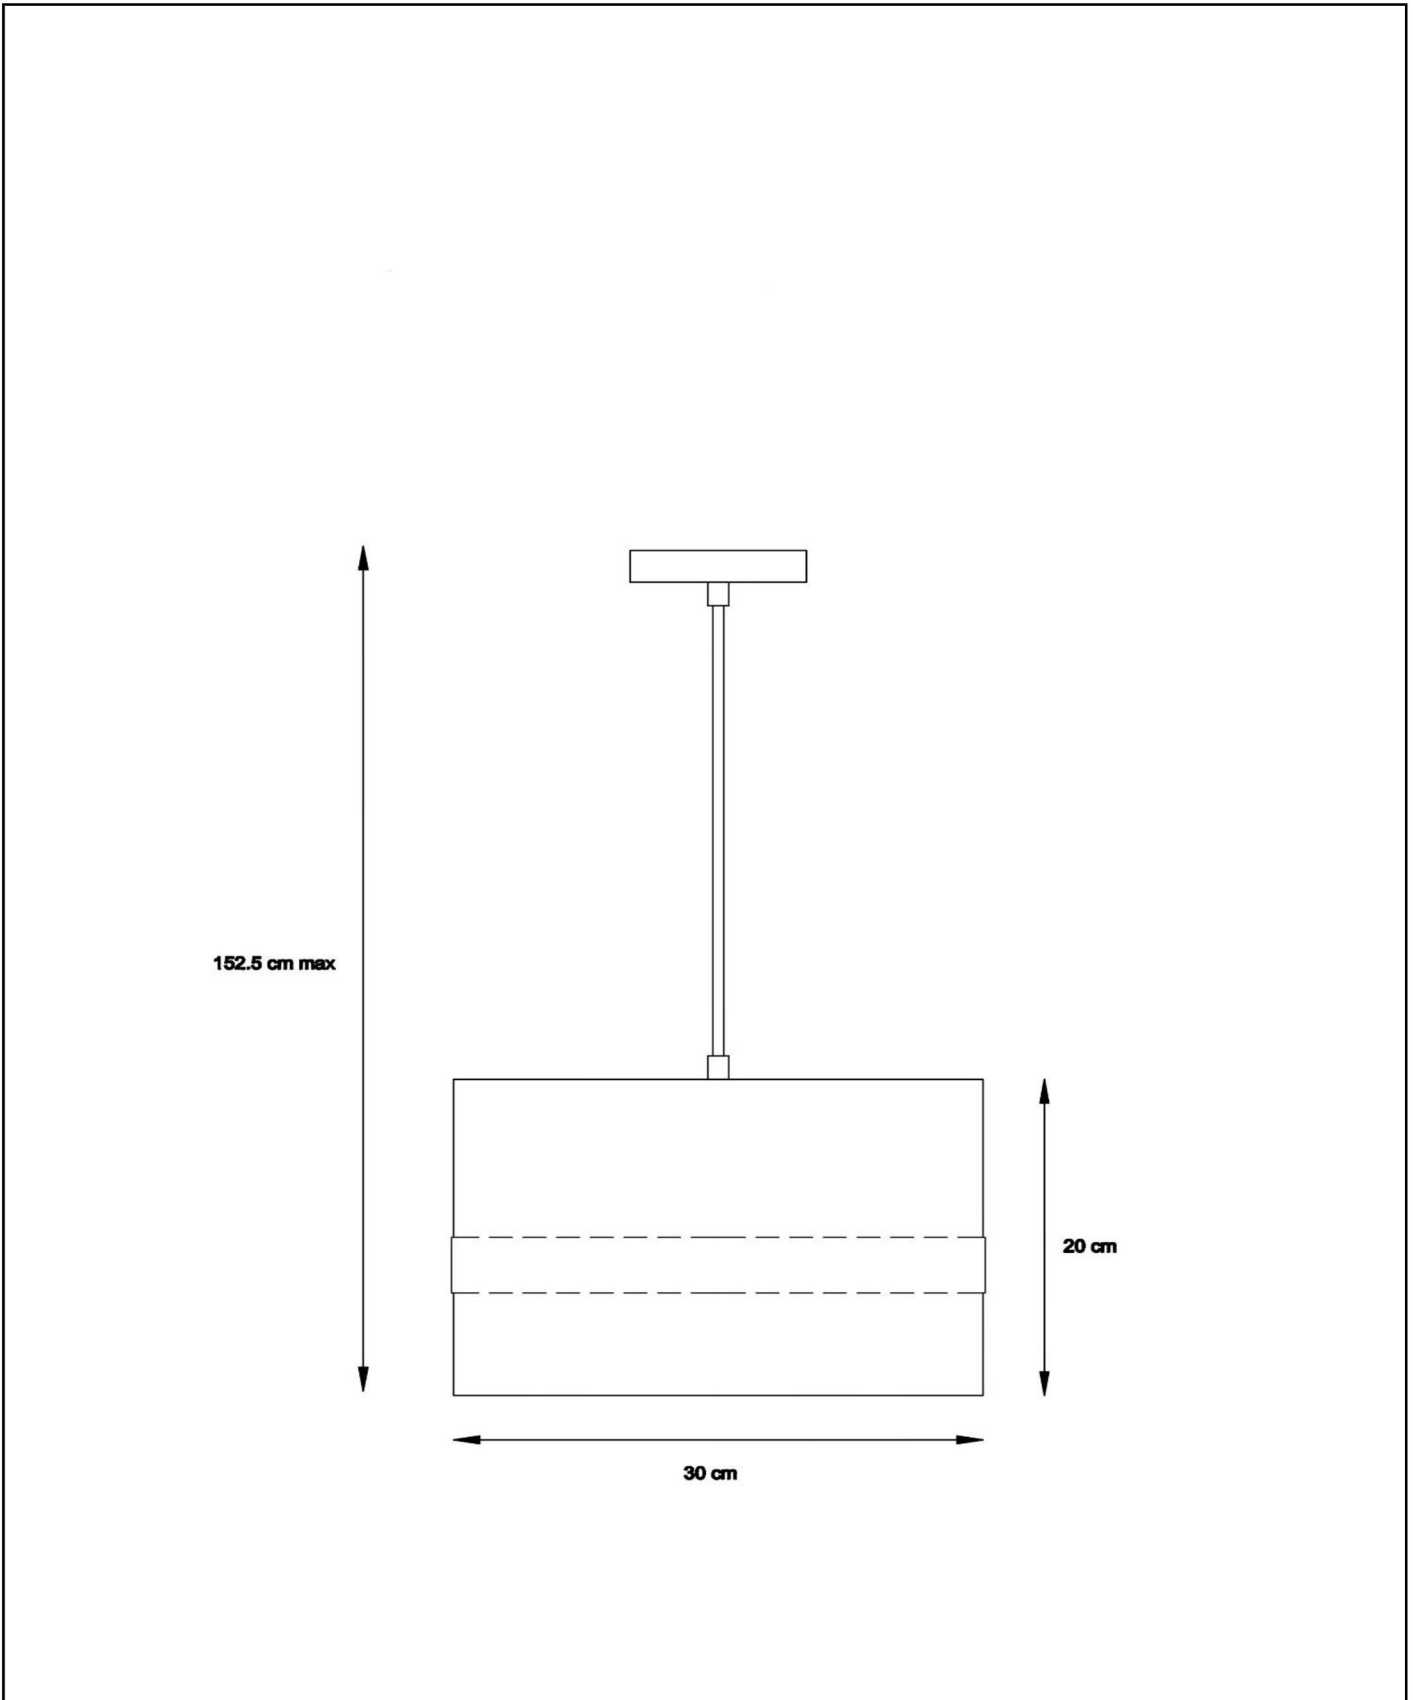

**EXTRAVAGANZA TUSSE**

Item number: 10409/0135  
EAN code: 54 11212105622

For more specifications or dimensions of this product please visit [www.lucide.com](http://www.lucide.com)