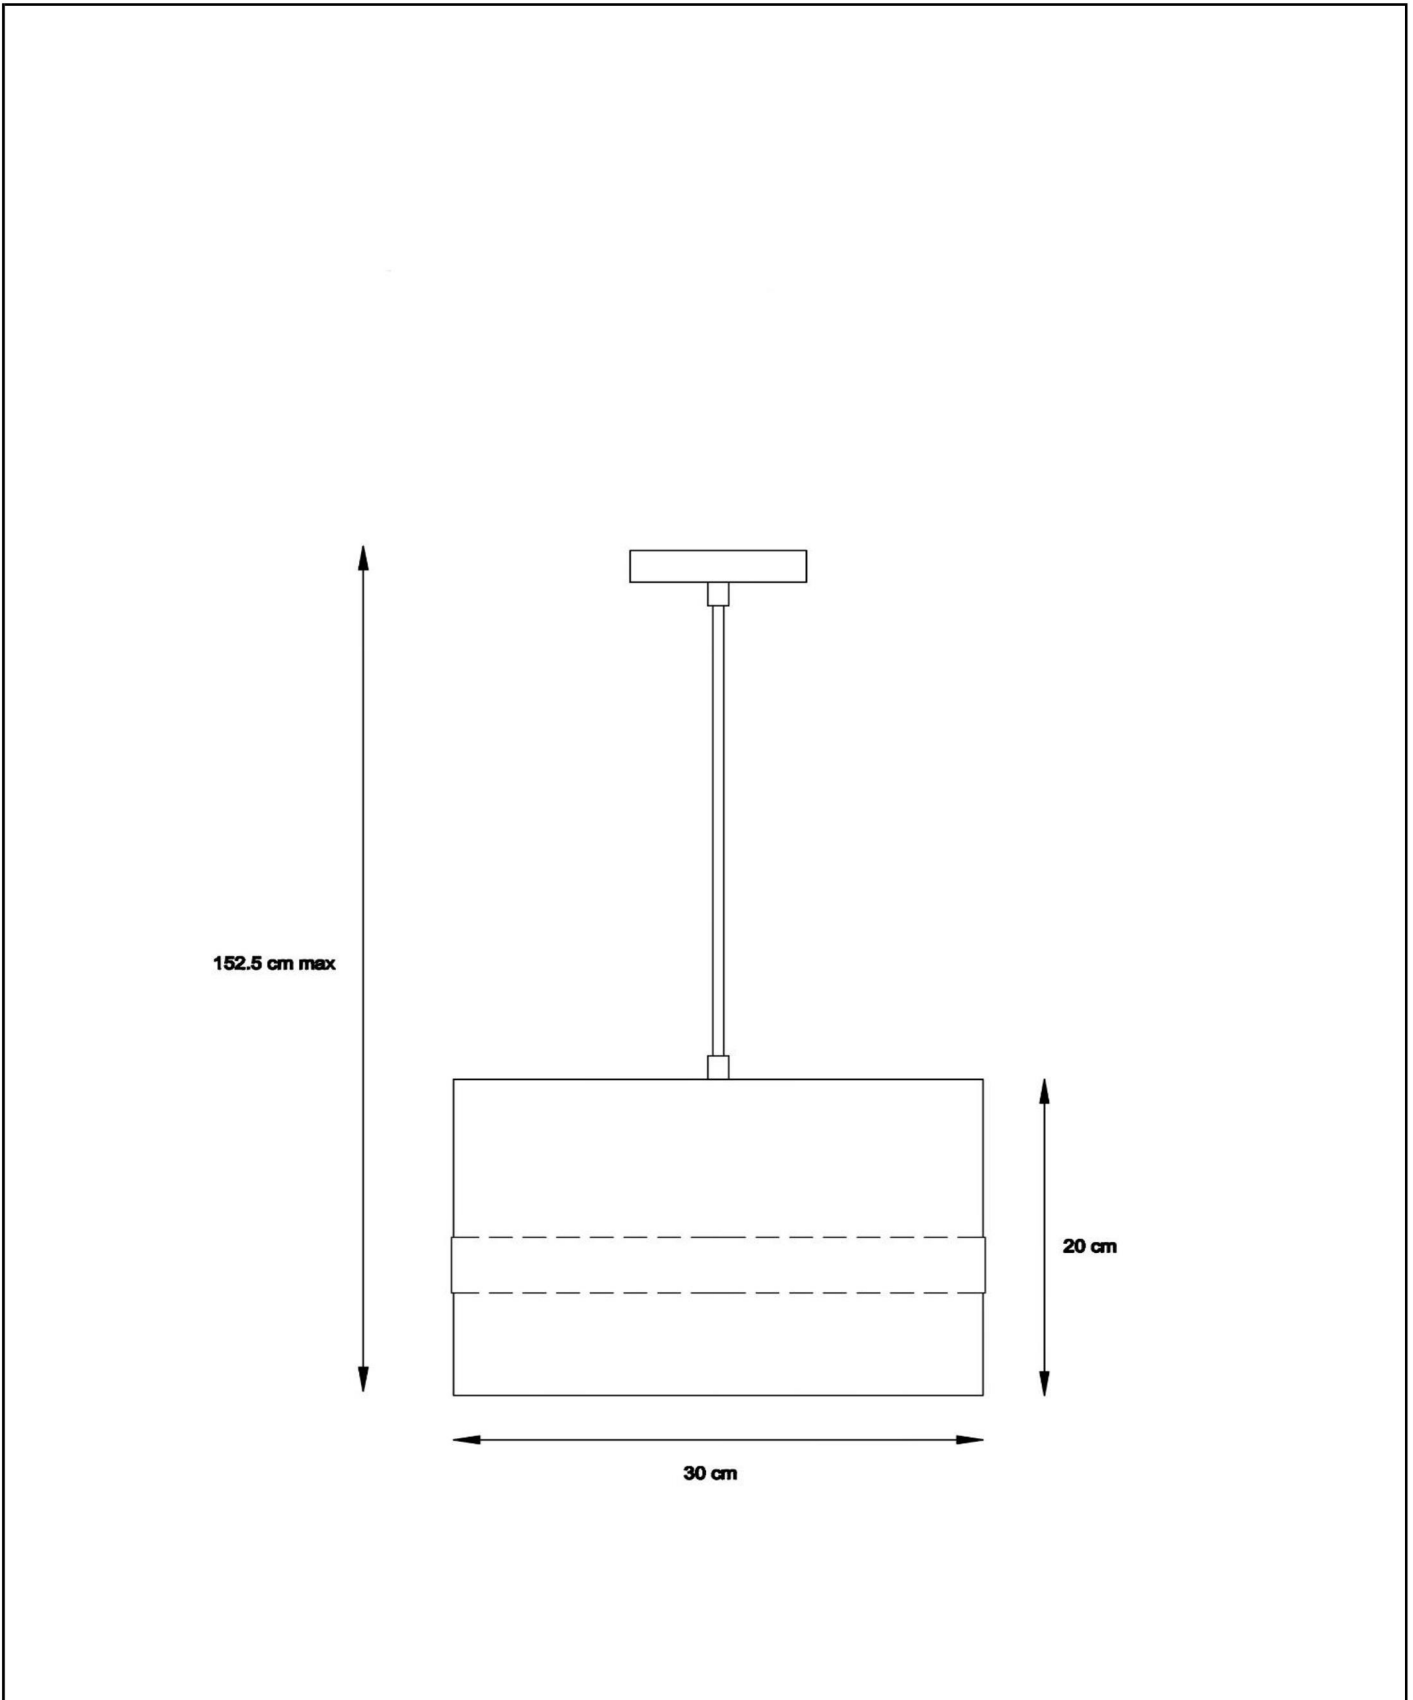

EXTRAVAGANZA TUSSE

Item number: 10409/0133
EAN code: 54 11212105615

For more specifications or dimensions of this product please visit www.lucide.com