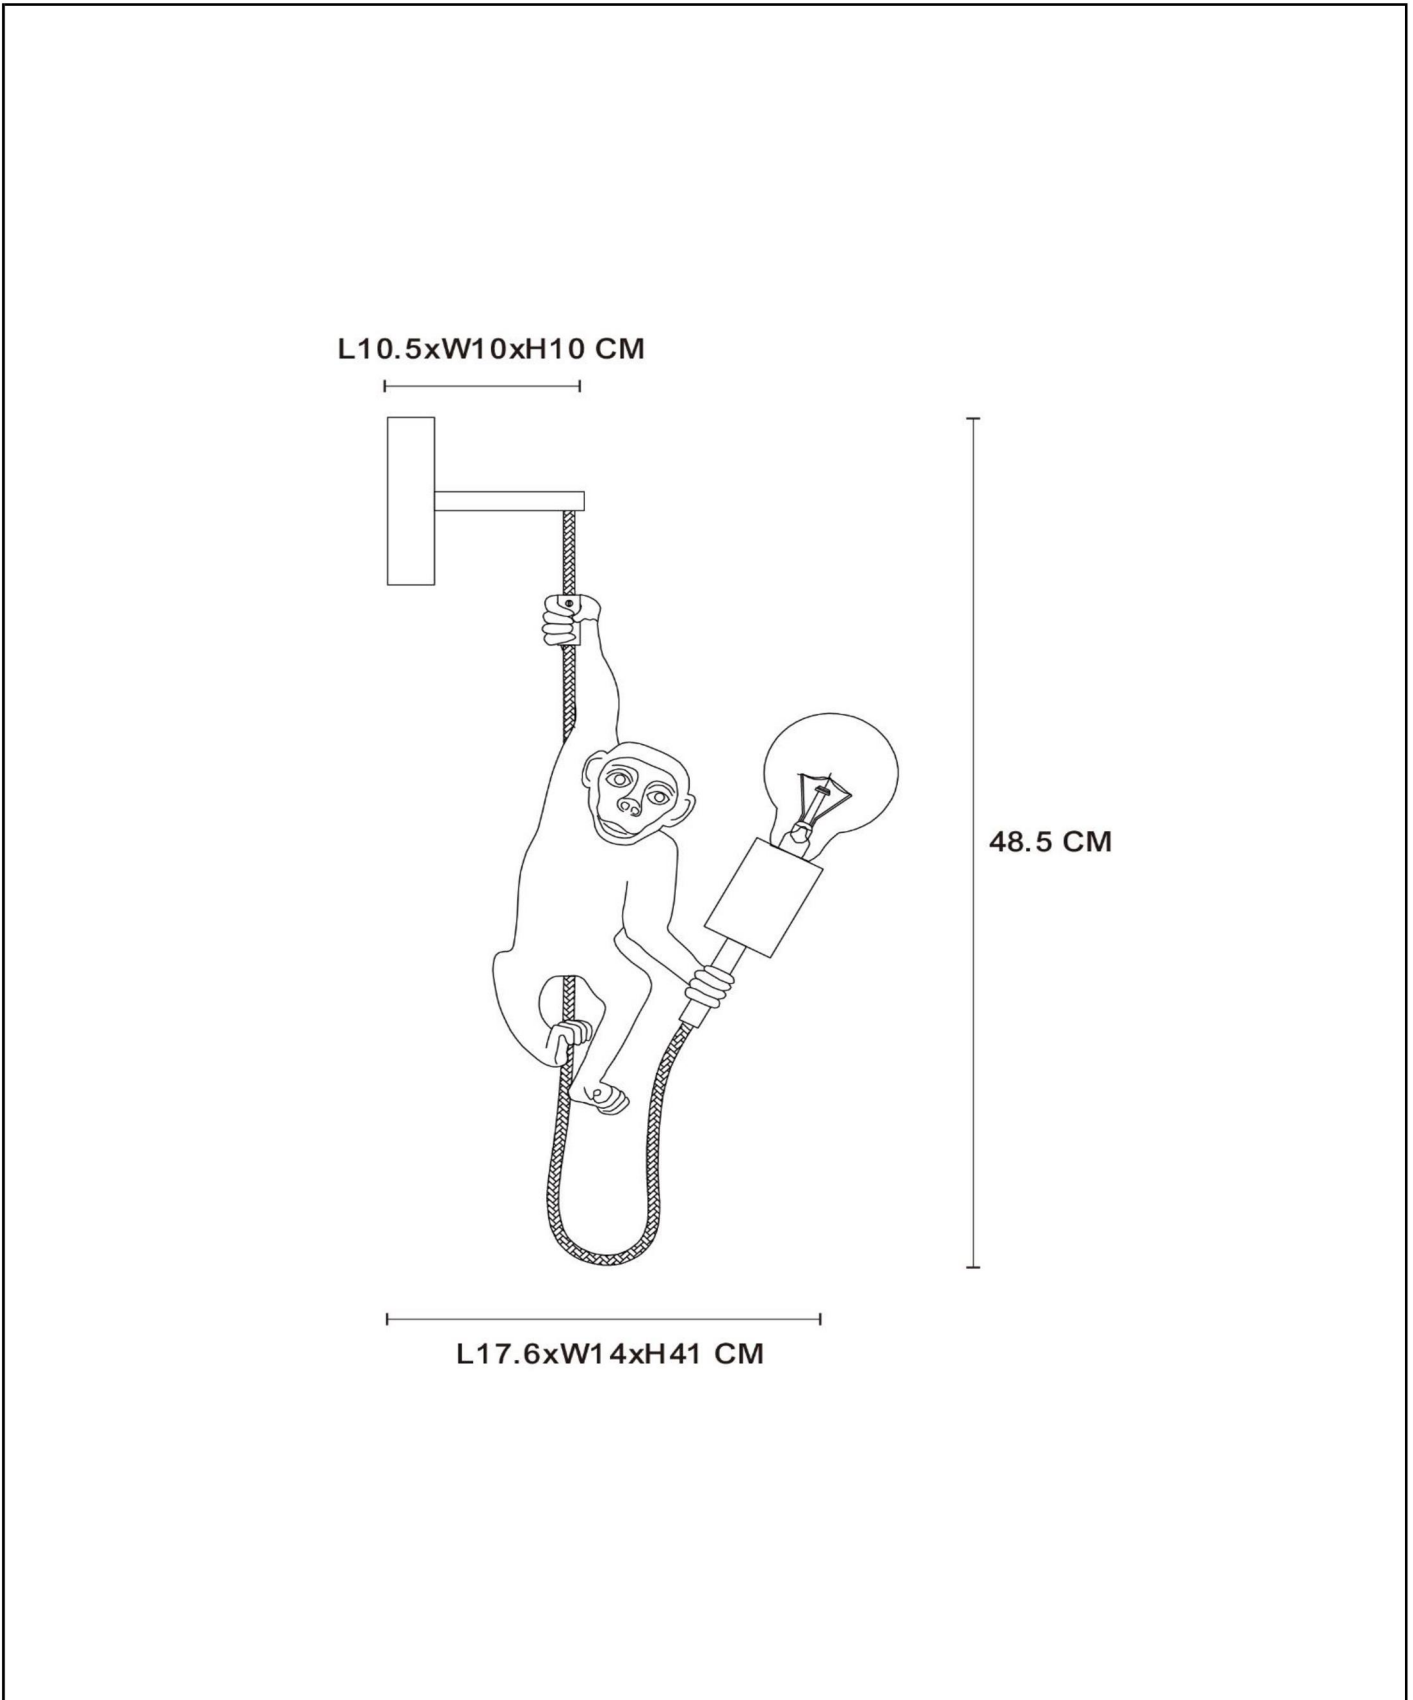

EXTRAVAGANZA CHIMP

Item number: 10202/0130
EAN code: 54 112105608

For more specifications or dimensions of this product please visit www.lucide.com