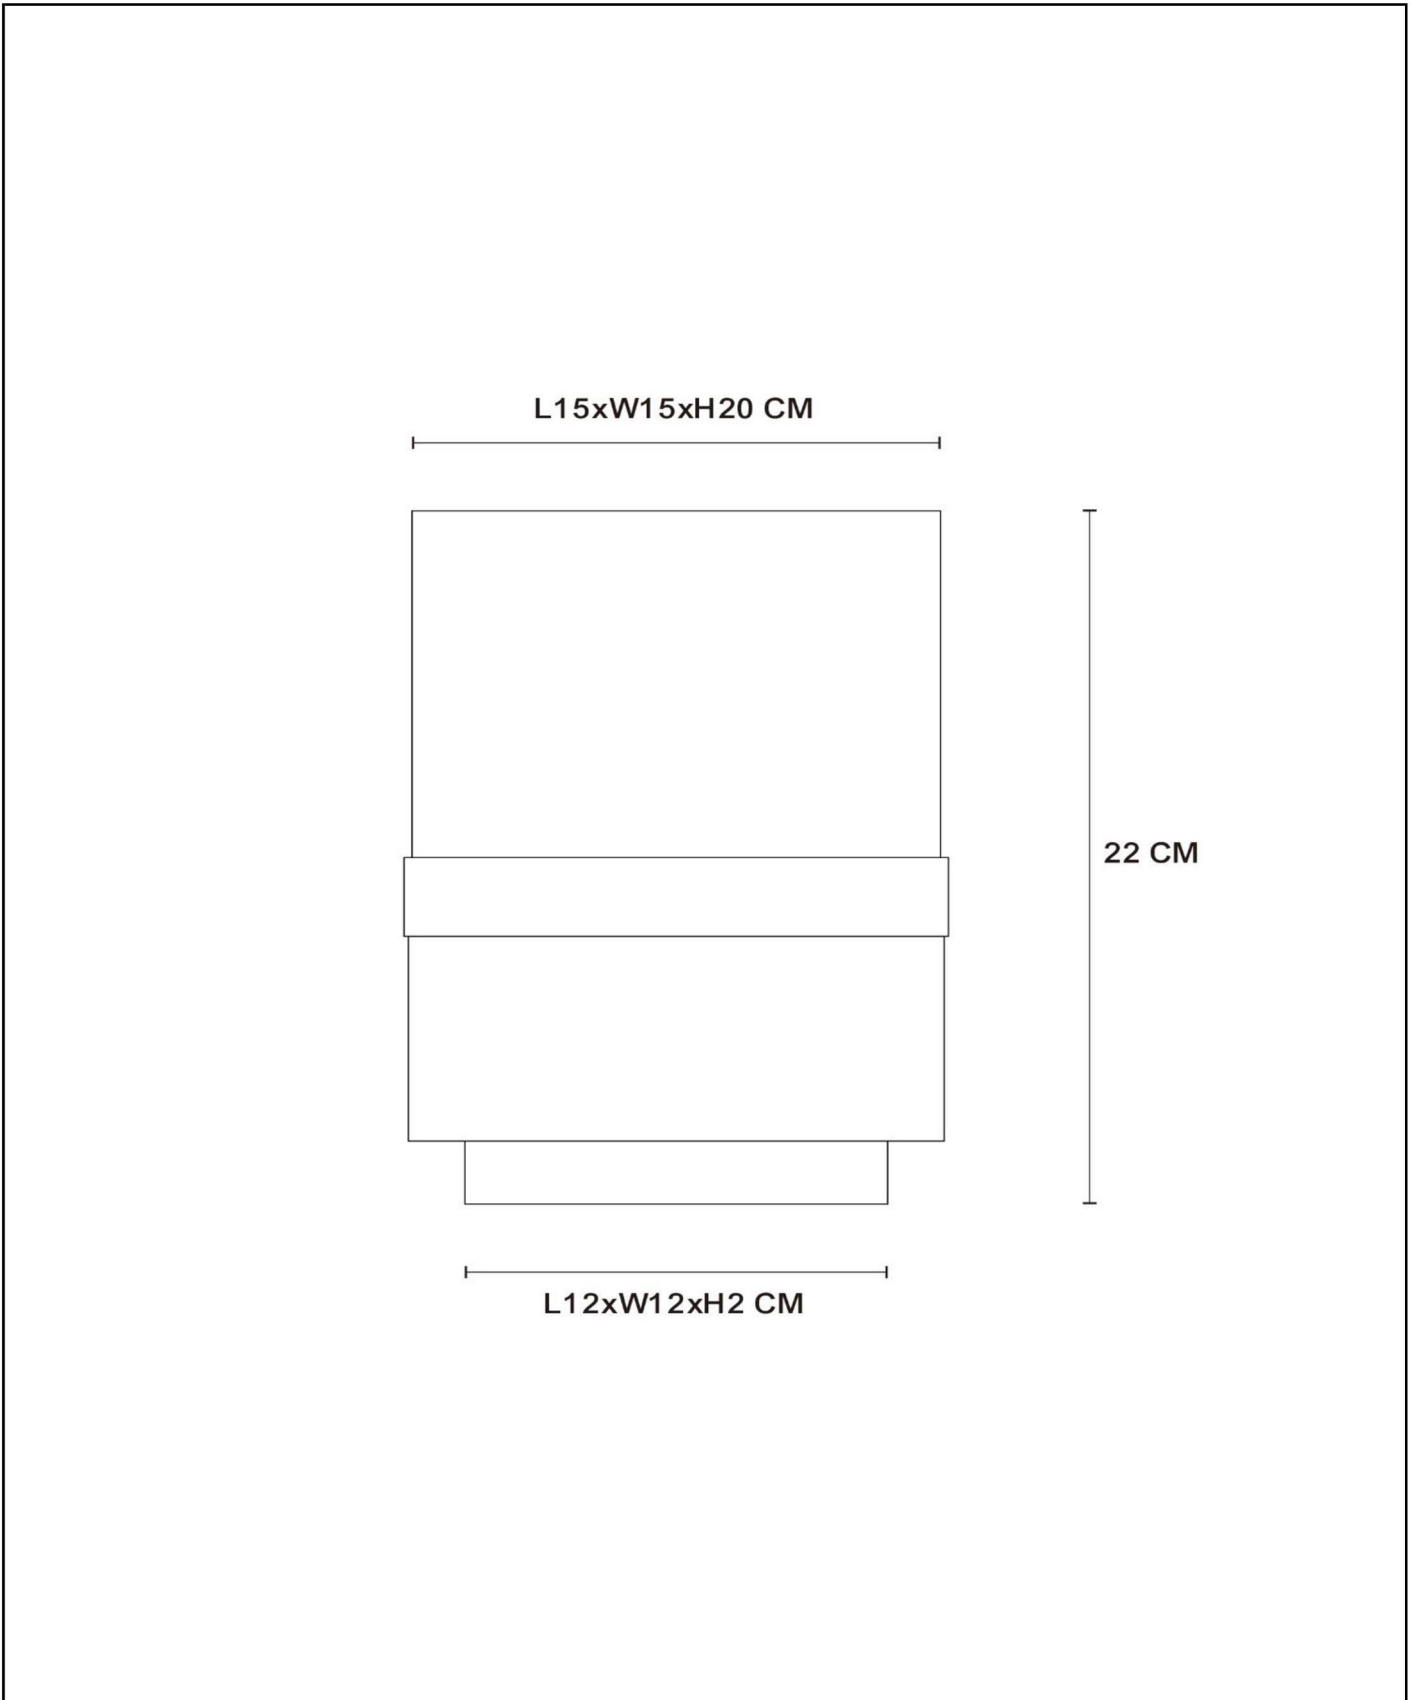

EXTRAVAGANZA TUSSE

Item number: 10508/0166
EAN code: 54 112105554

For more specifications or dimensions of this product please visit www.lucide.com