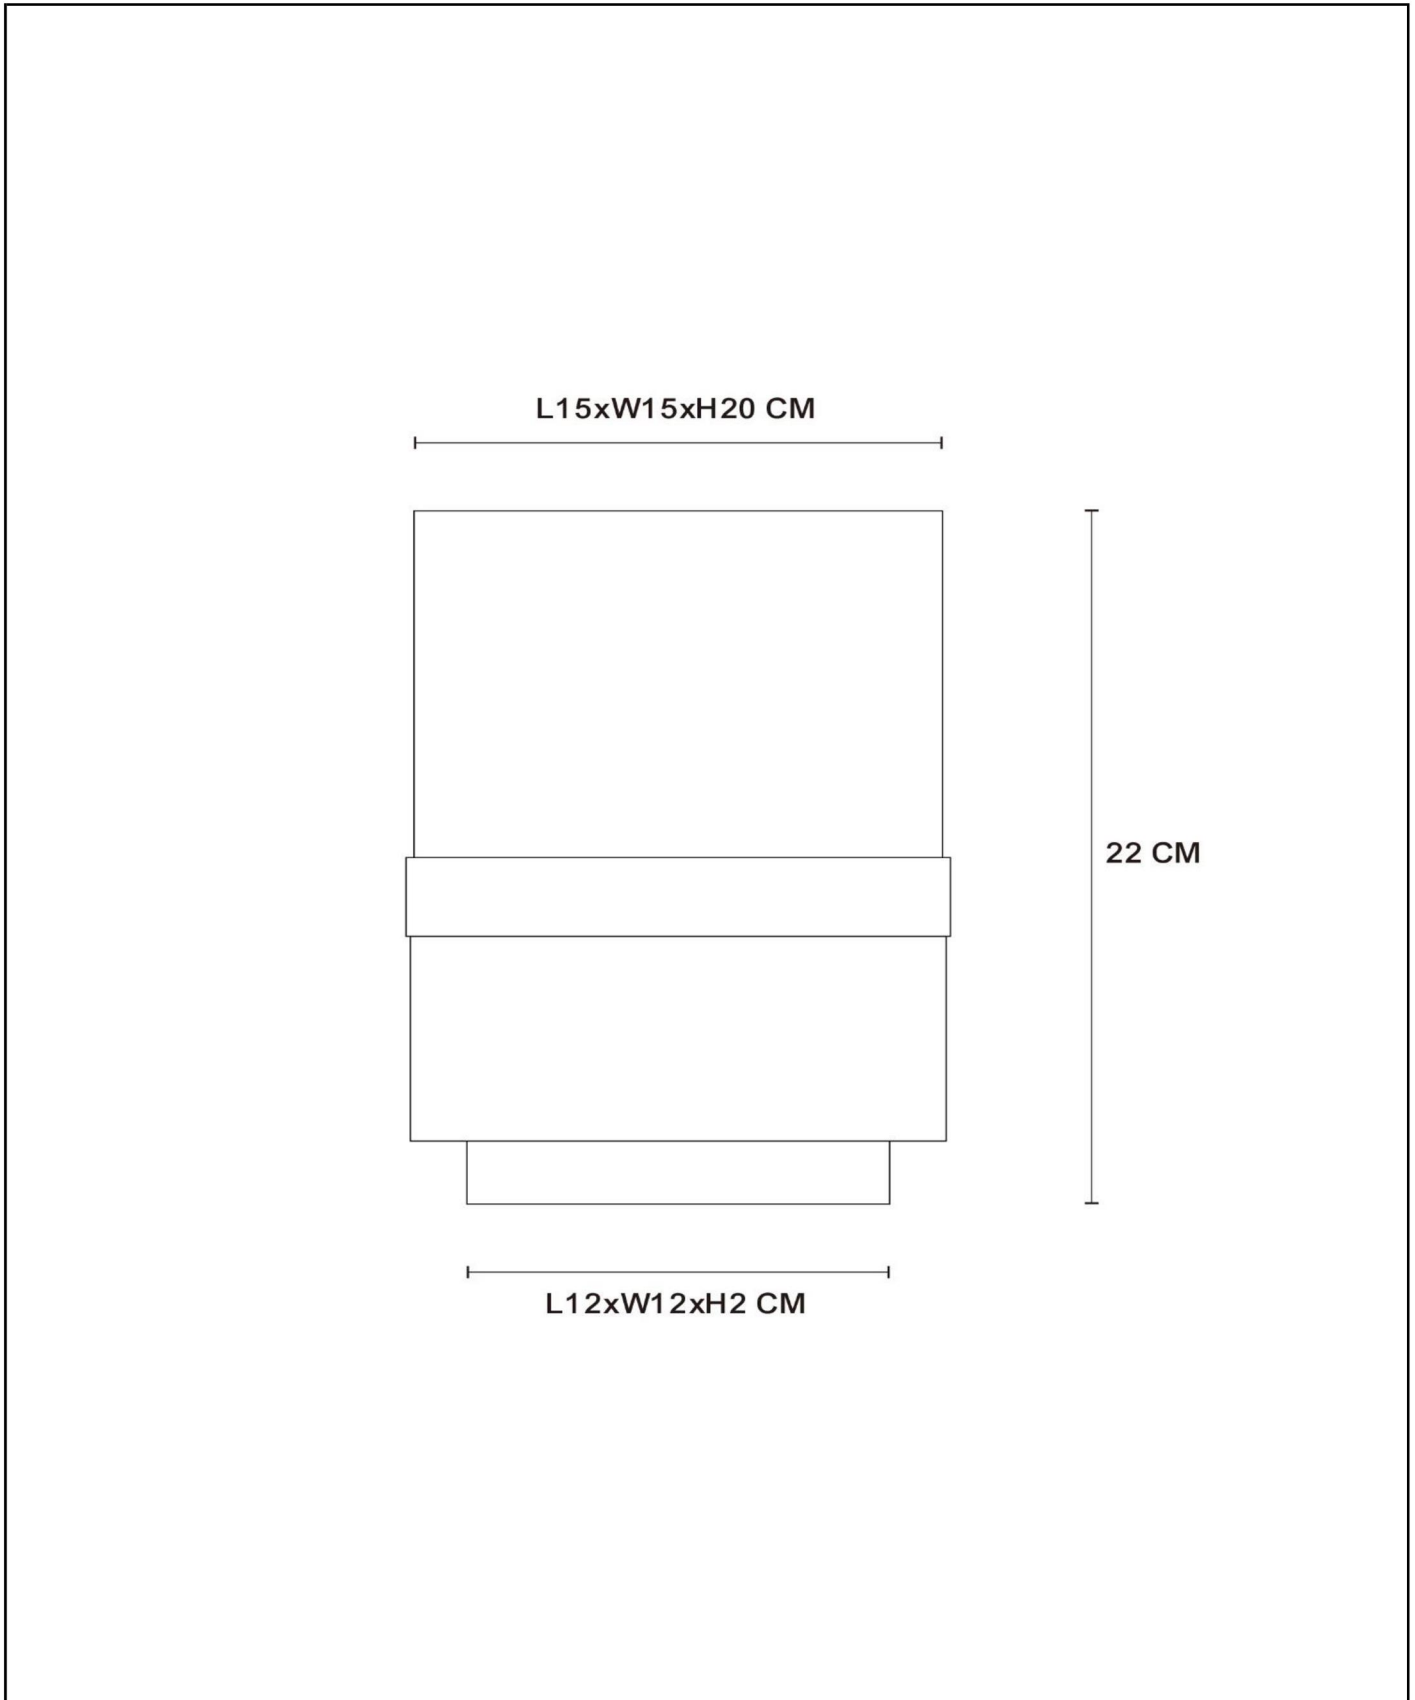

**EXTRAVAGANZA TUSSE**

Item number: 10508/0135  
EAN code: 54 11212105547

For more specifications or dimensions of this product please visit [www.lucide.com](http://www.lucide.com)