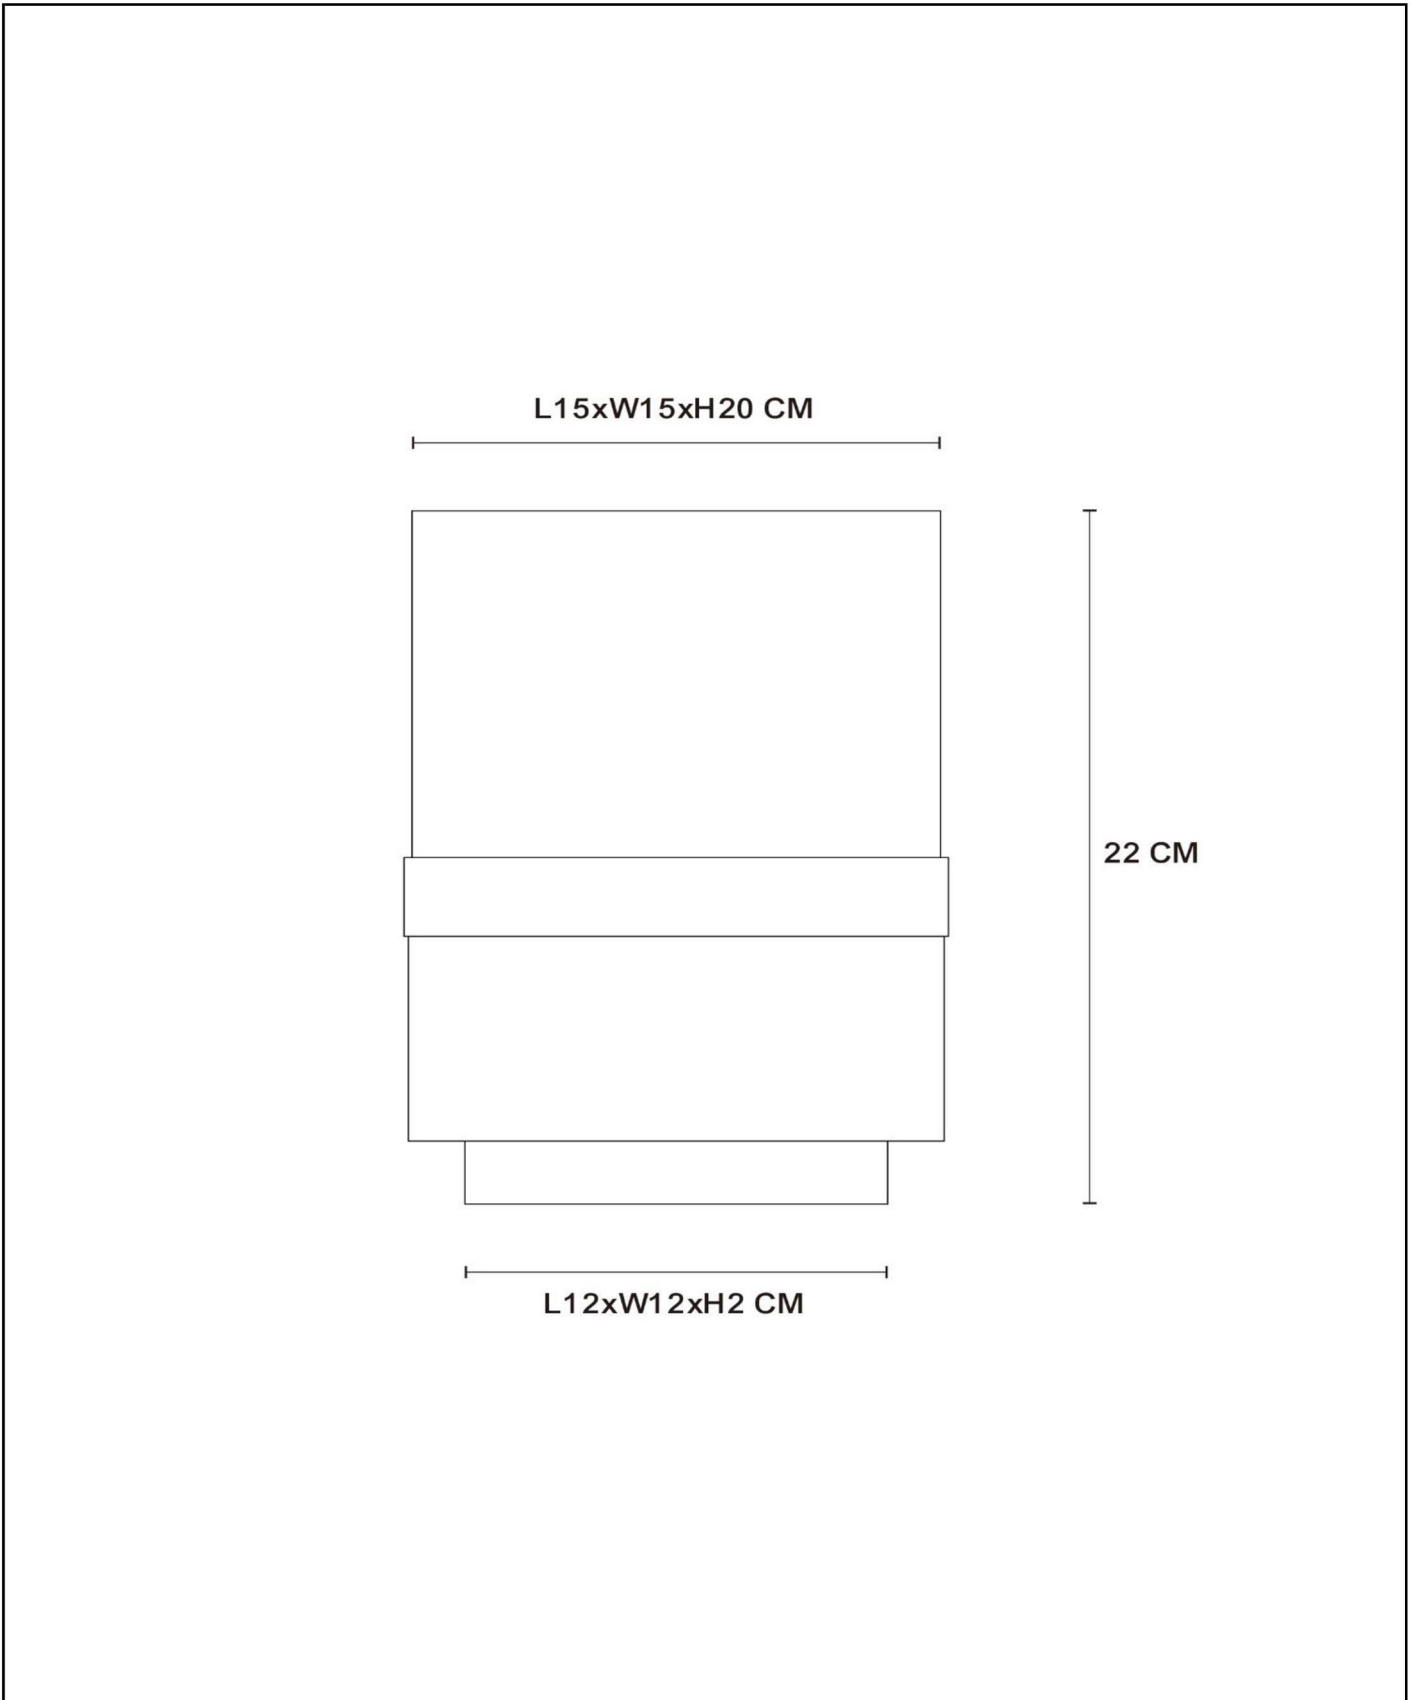

EXTRAVAGANZA TUSSE

Item number: 10508/0133
EAN code: 54 11212105530

For more specifications or dimensions of this product please visit www.lucide.com