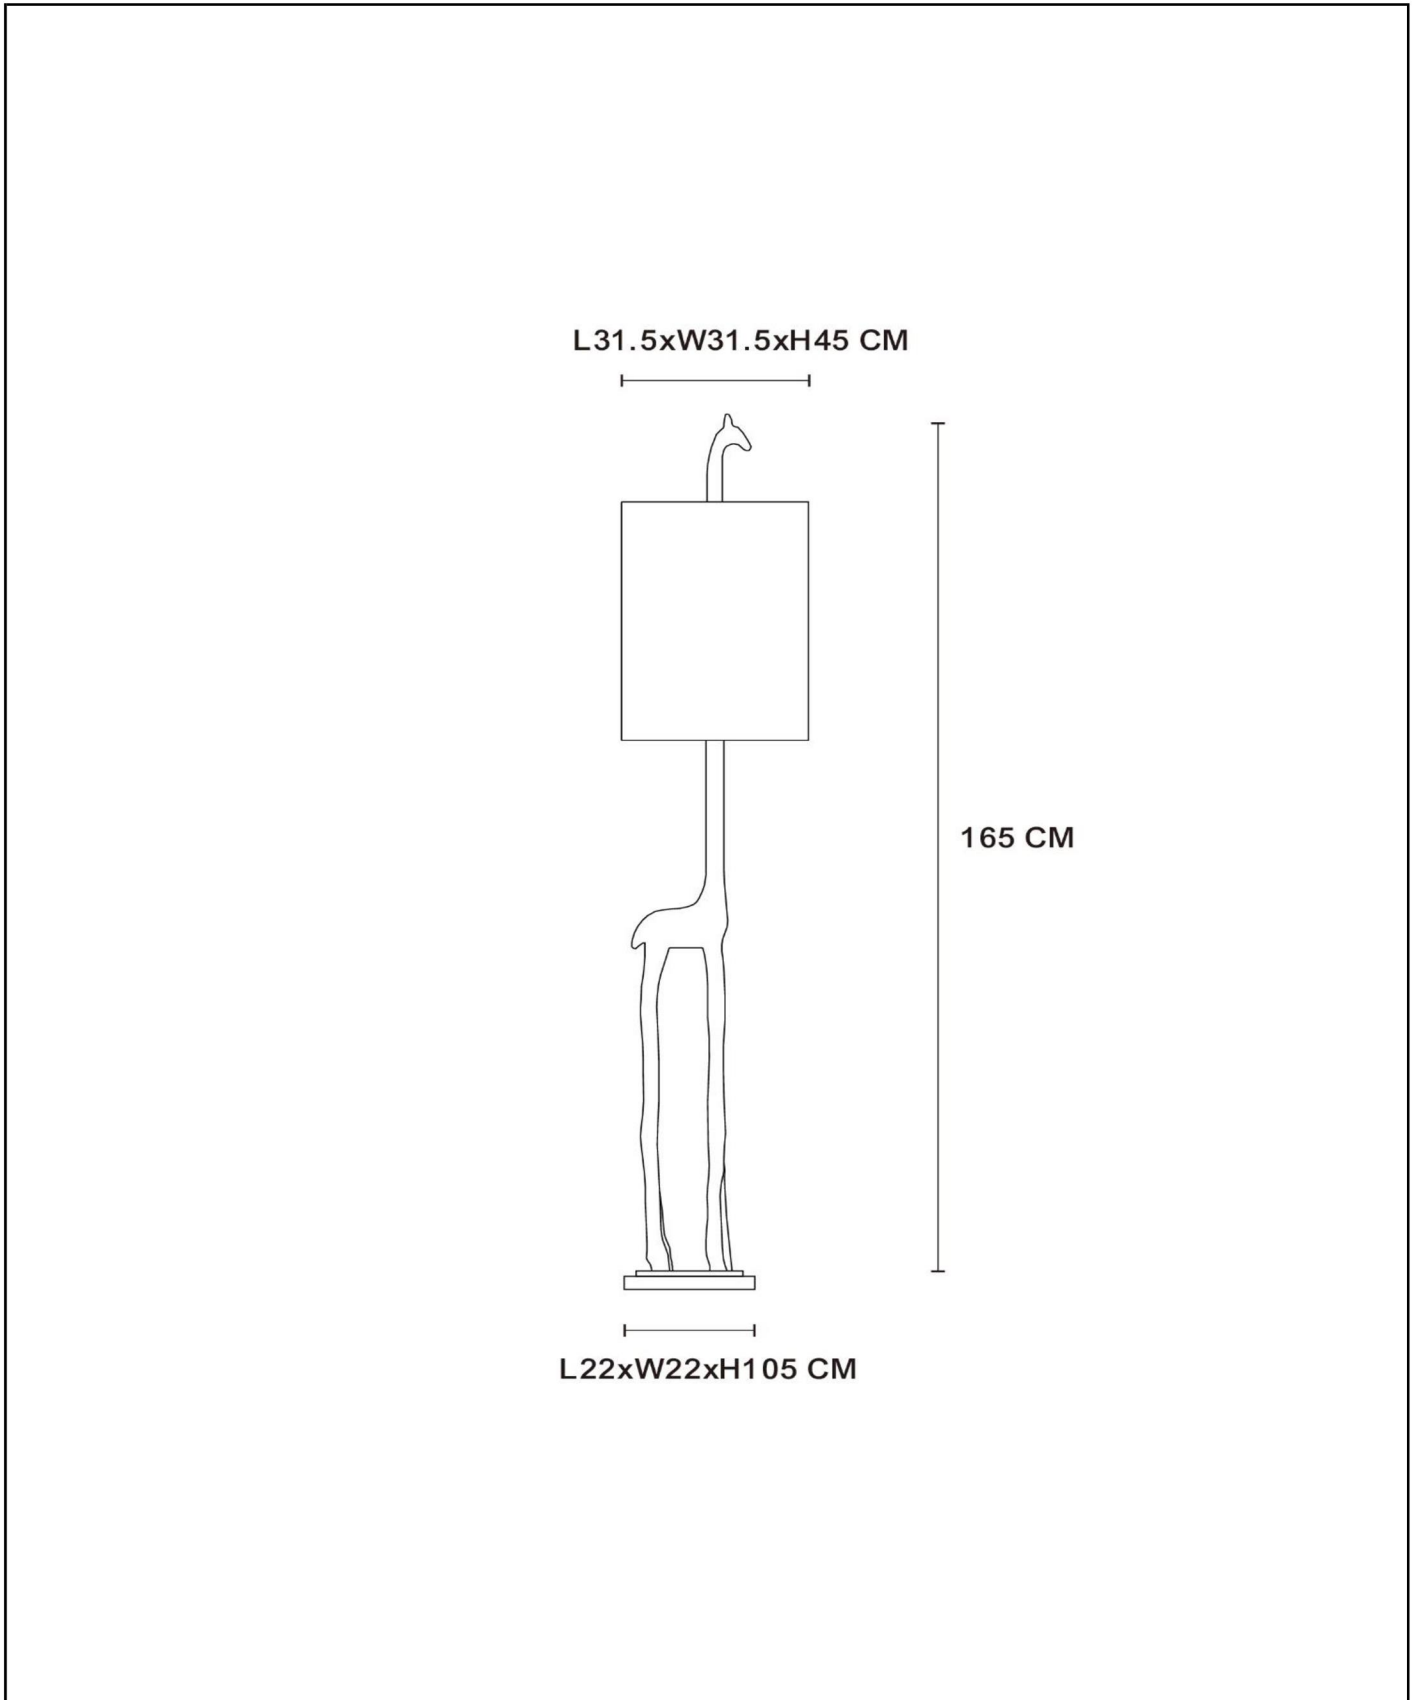

**EXTRAVAGANZA MISS TALL**

Item number: 10706/81/02  
EAN code: 54 11212105431

For more specifications or dimensions of this product please visit [www.lucide.com](http://www.lucide.com)