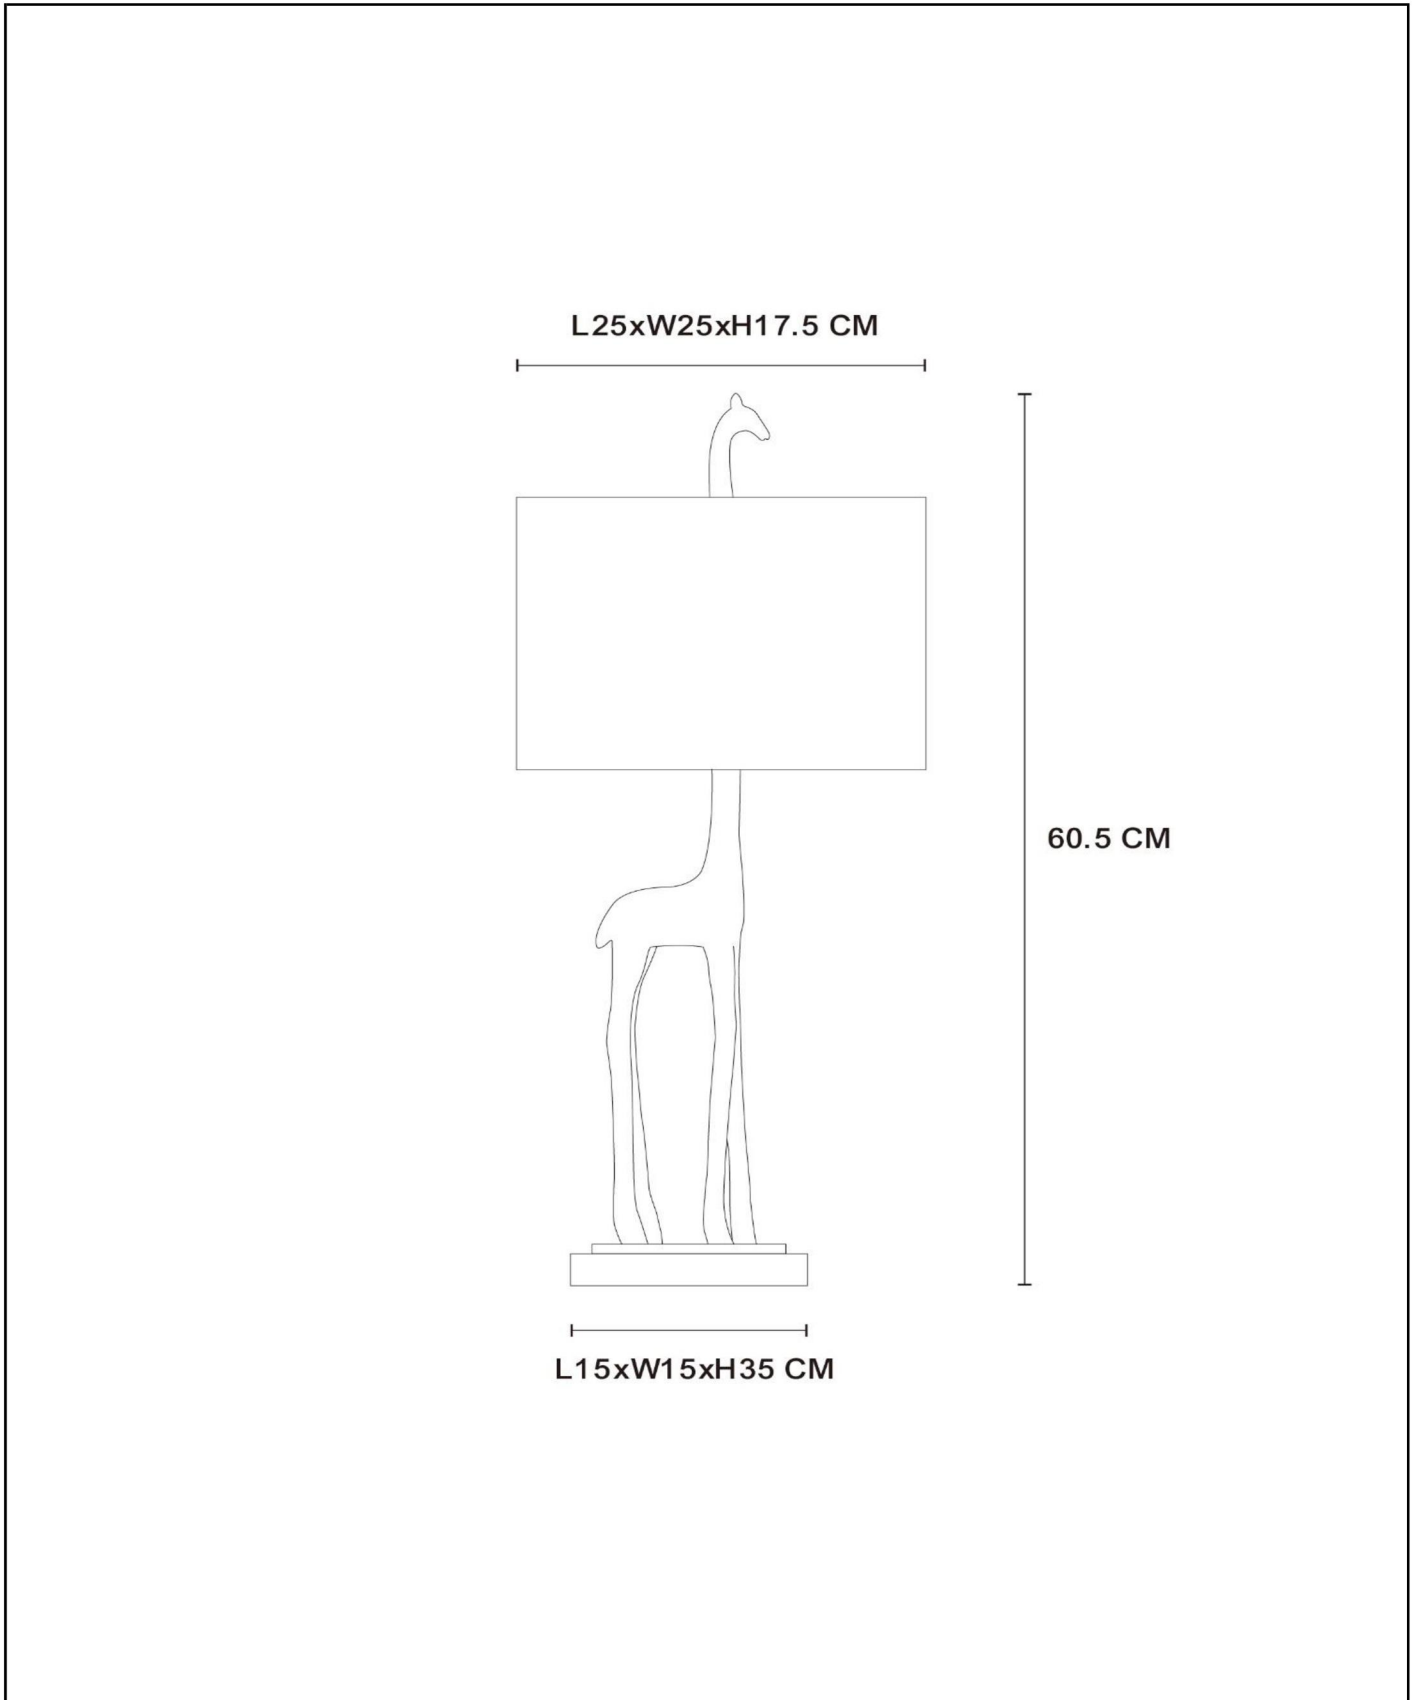

**EXTRAVAGANZA MISS TALL**

**Item number: 10506/81/02**  
**EAN code: 54 11210 5424**

For more specifications or dimensions of this product please visit [www.lucide.com](http://www.lucide.com)