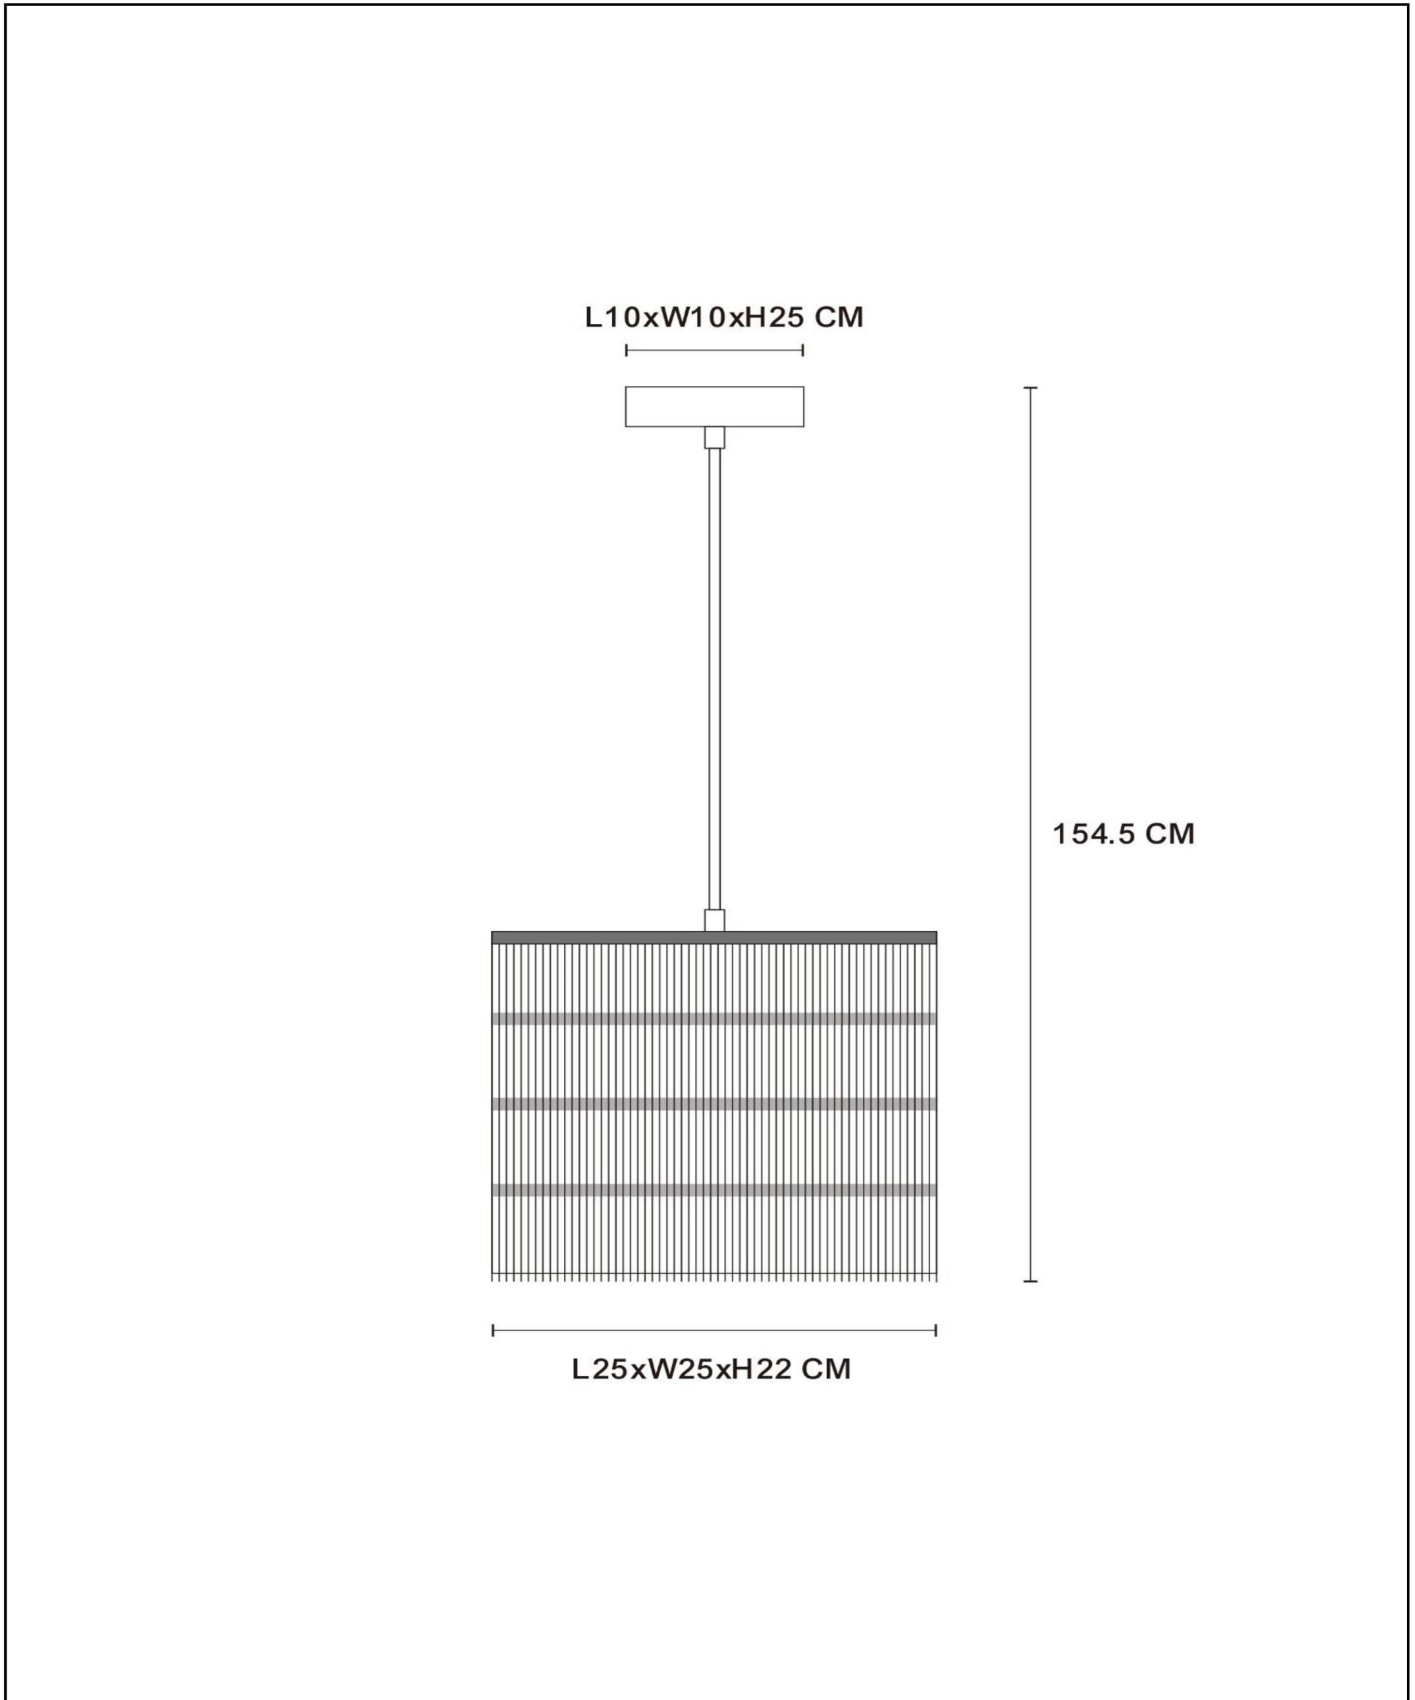

**EXTRAVAGANZA TOGO**

Item number: 10407/25/66  
EAN code: 54 11212105387

For more specifications or dimensions of this product please visit [www.lucide.com](http://www.lucide.com)