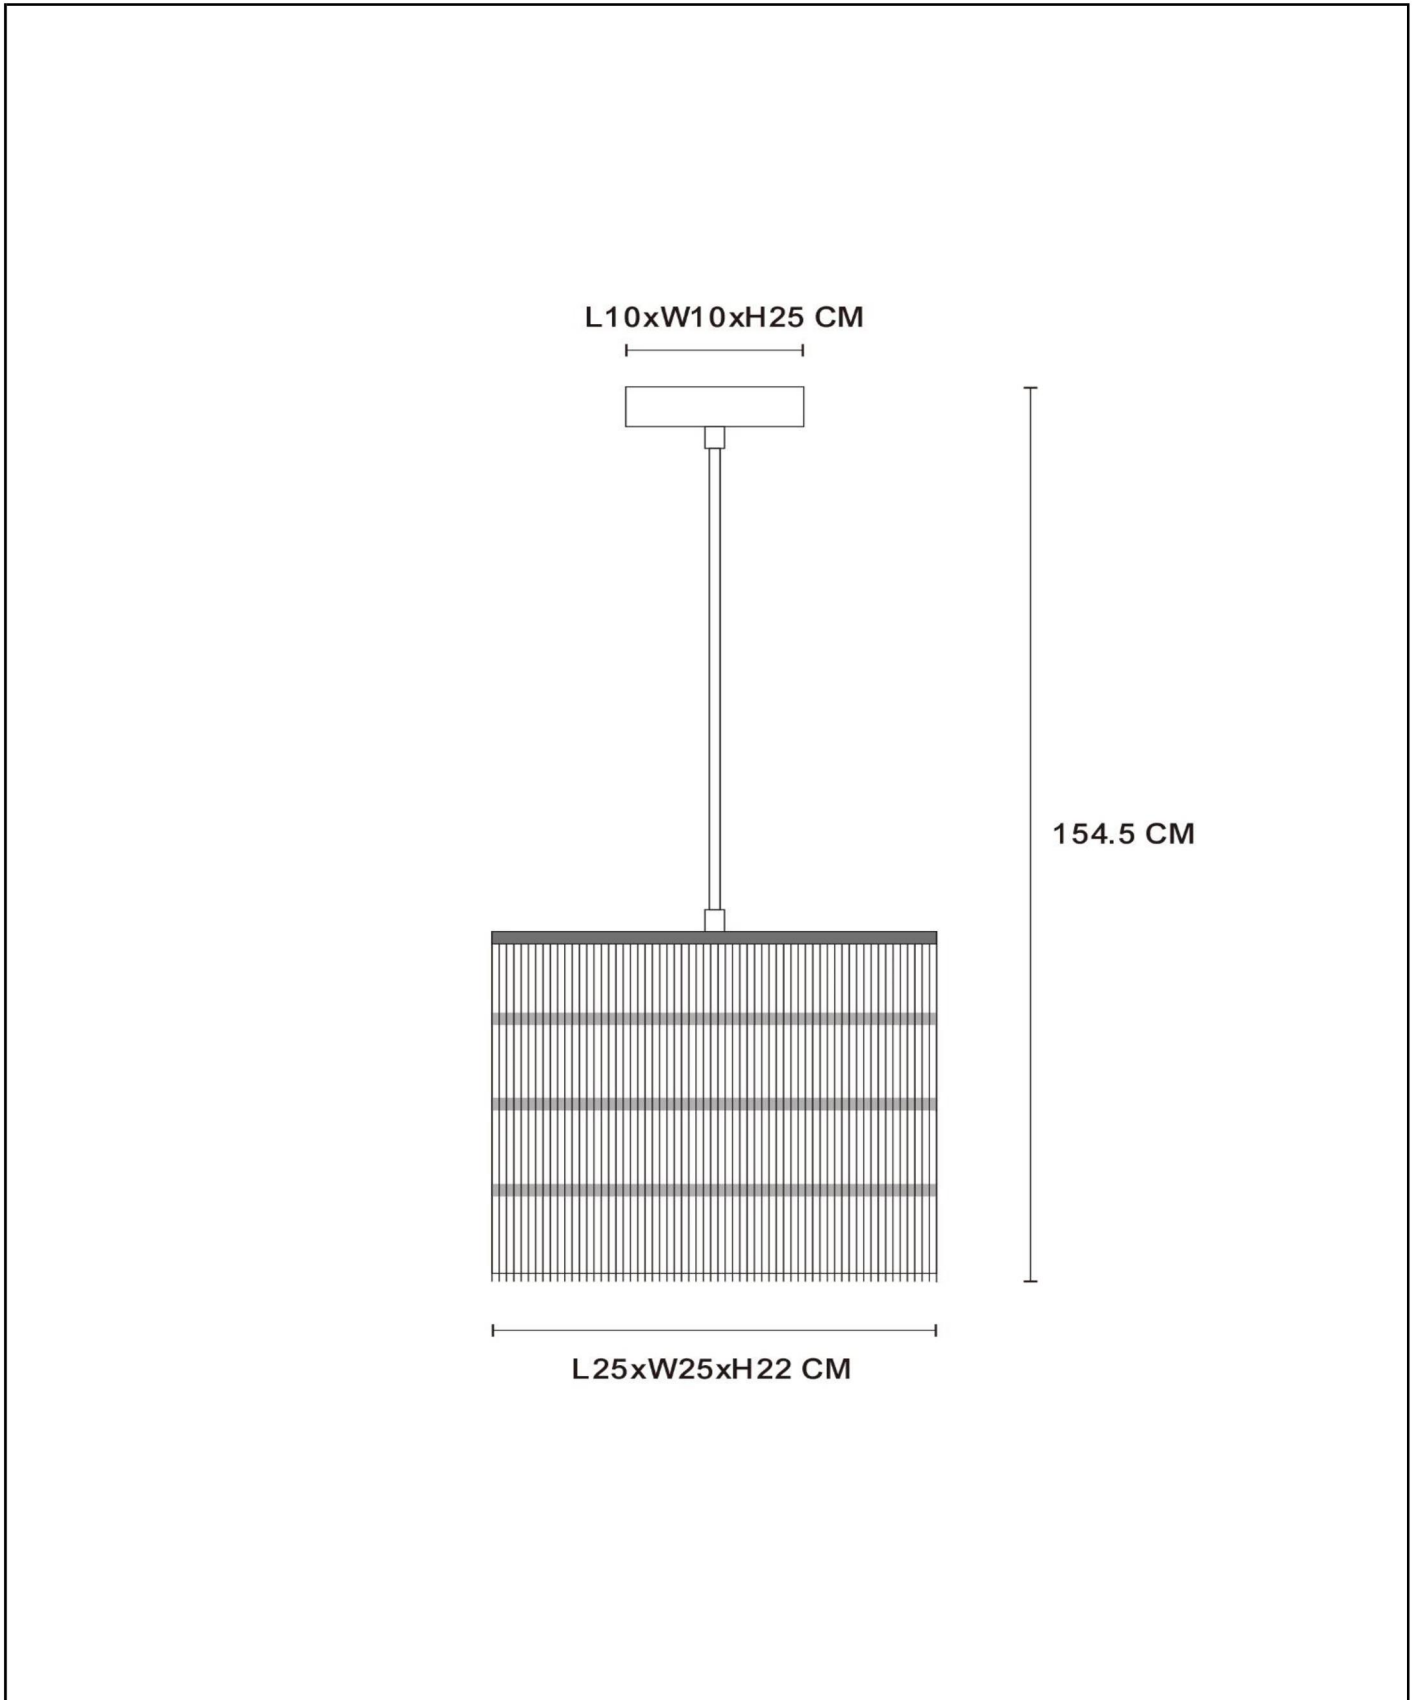

EXTRAVAGANZA TOGO

Item number: 10407/25/36
EAN code: 54 11212105363

For more specifications or dimensions of this product please visit www.lucide.com