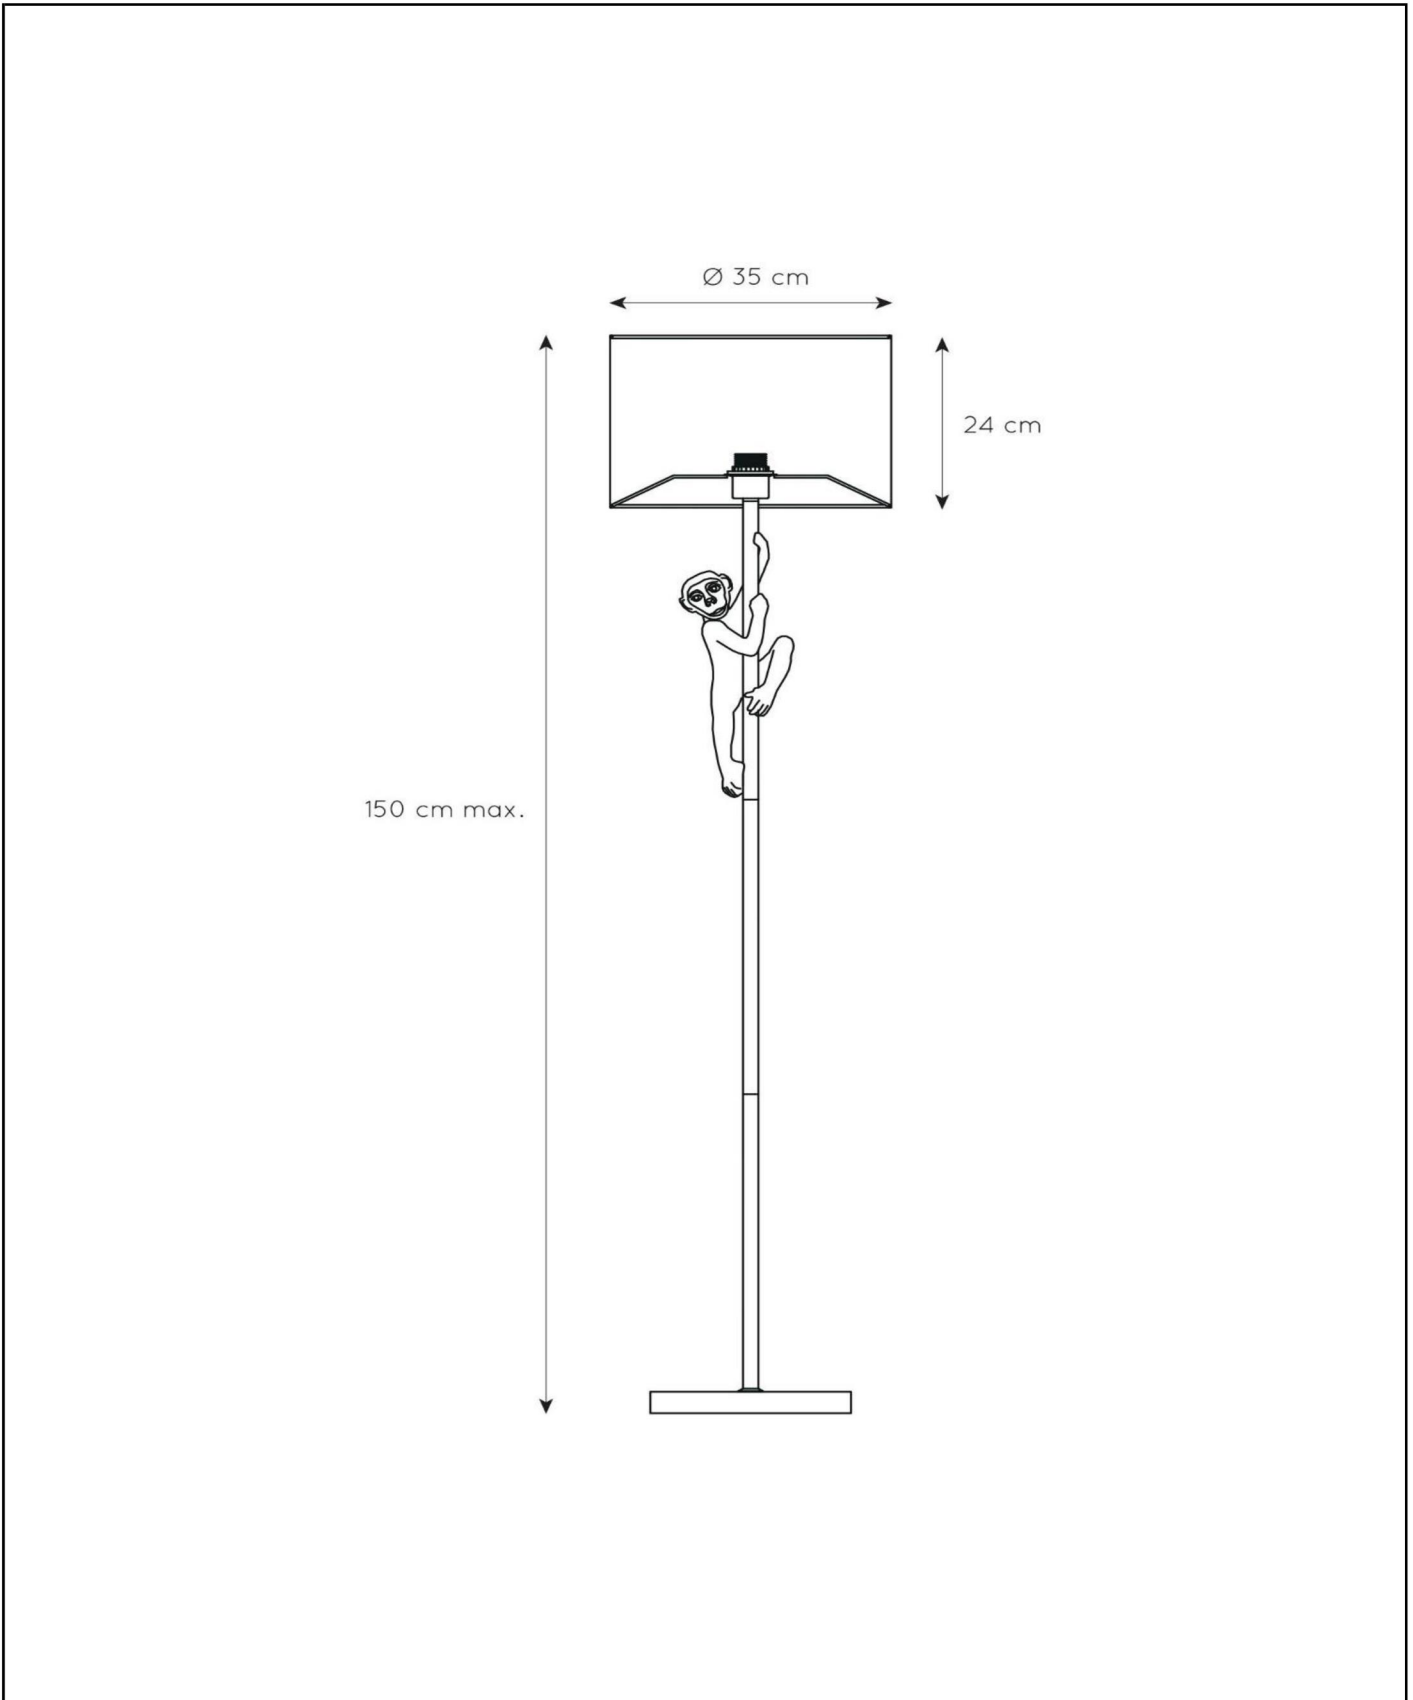

EXTRAVAGANZA CHIMP

Item number: 10702/81/30
EAN code: 54 11212105332

For more specifications or dimensions of this product please visit www.lucide.com