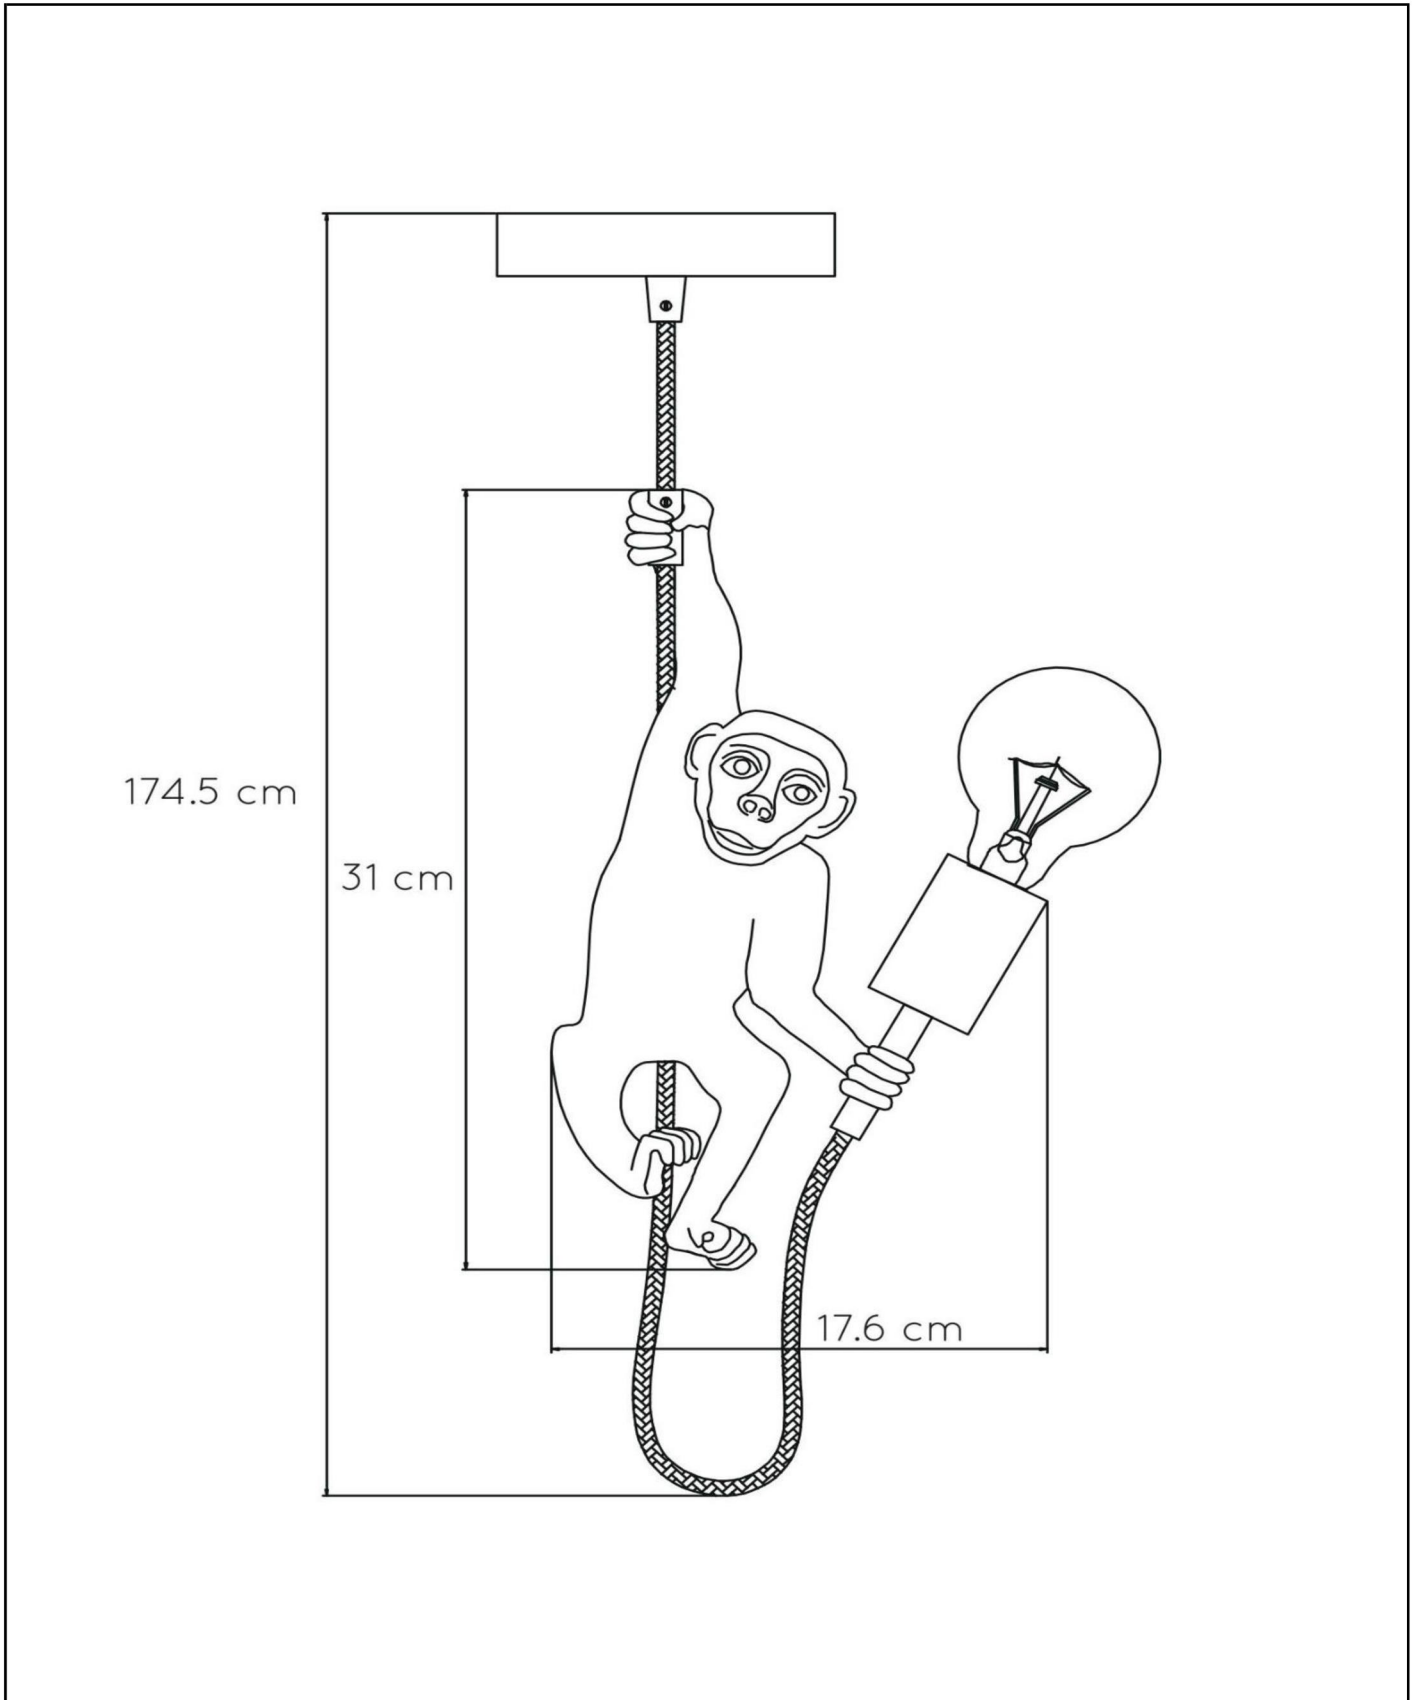

EXTRAVAGANZA CHIMP

Item number: 10402/0130
EAN code: 54 11212105318

For more specifications or dimensions of this product please visit www.lucide.com