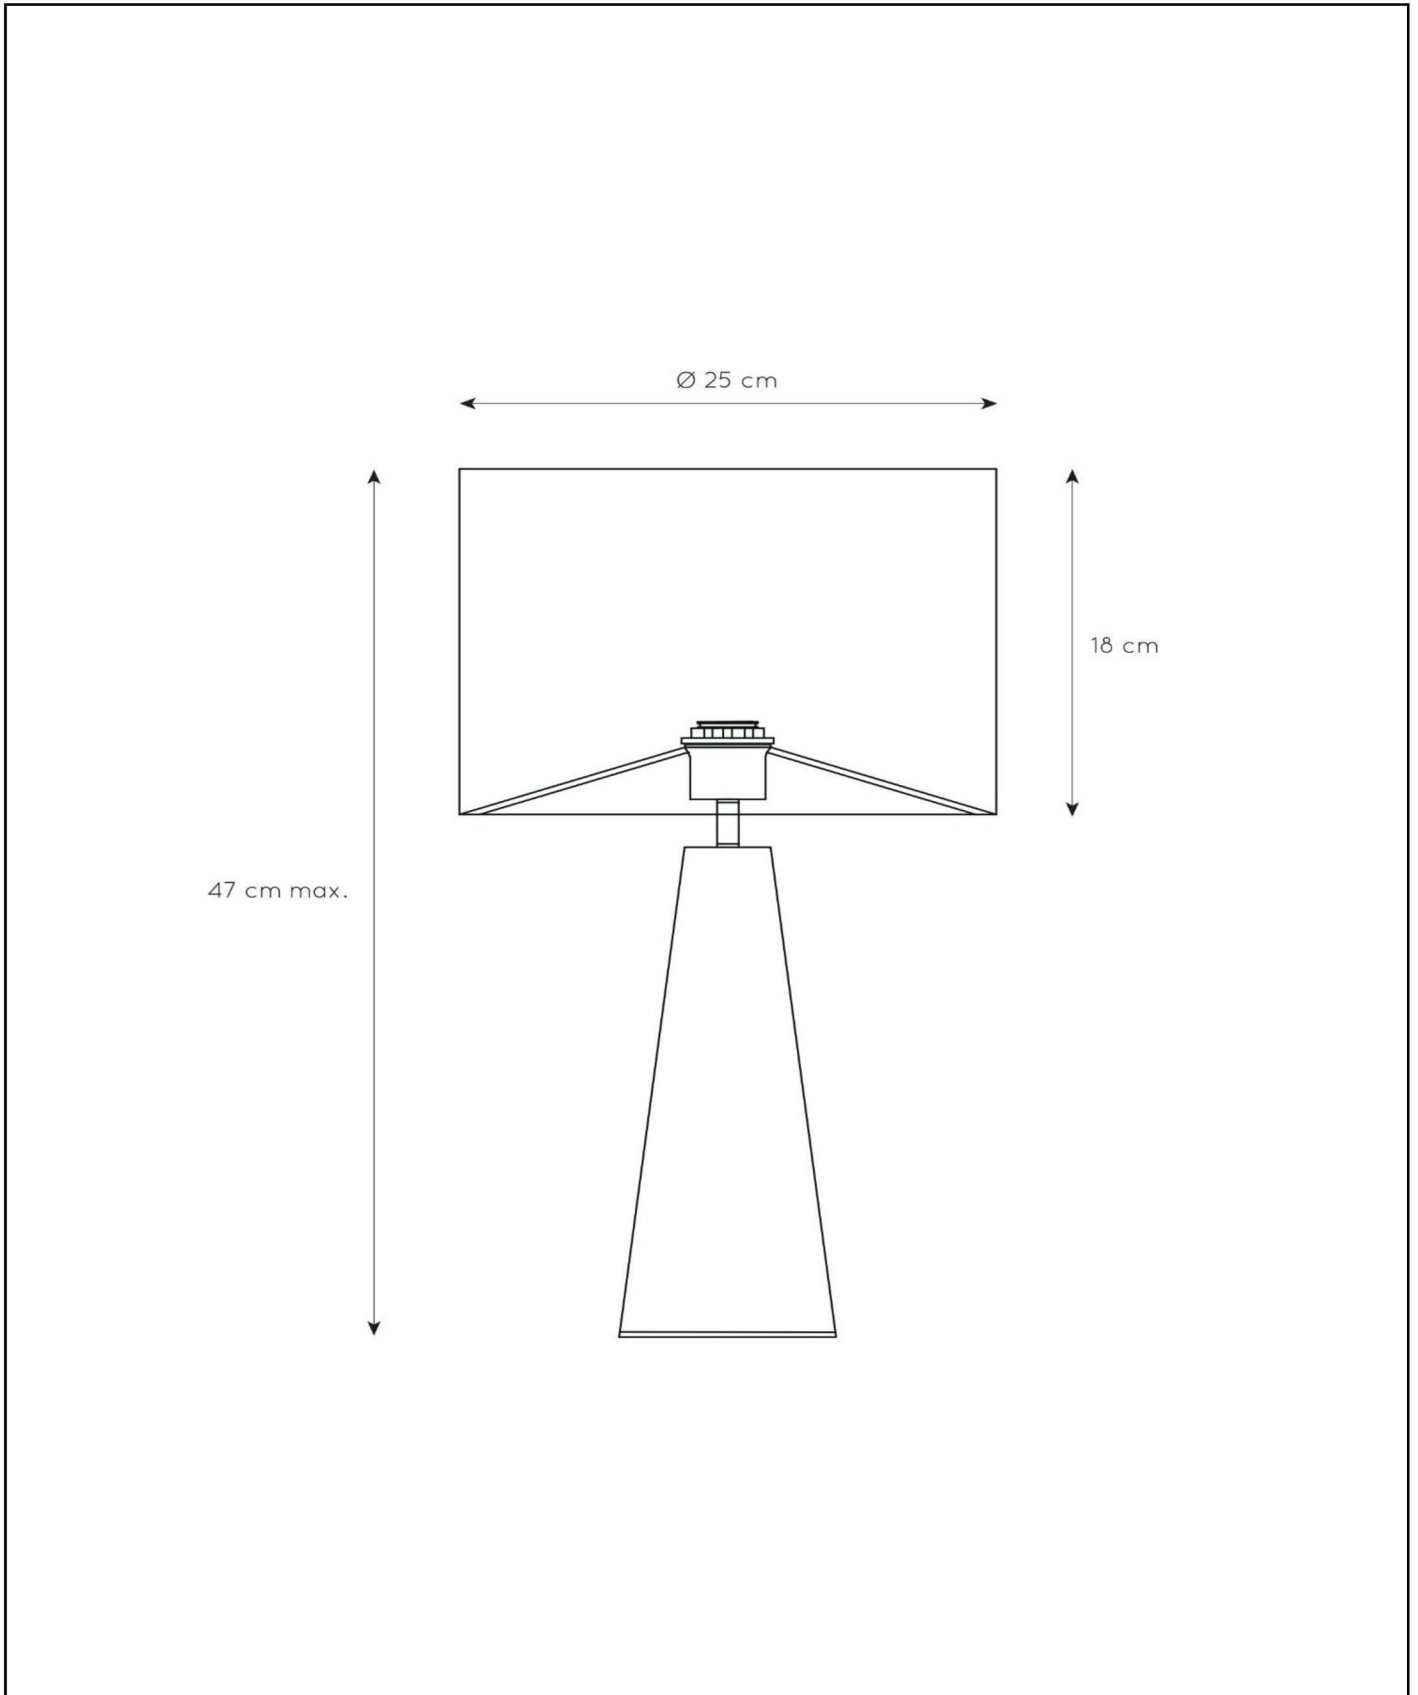

EXTRAVAGANZA VELVET

Item number: 105018137
EAN code: 54 1121210530 1

For more specifications or dimensions of this product please visit www.lucide.com