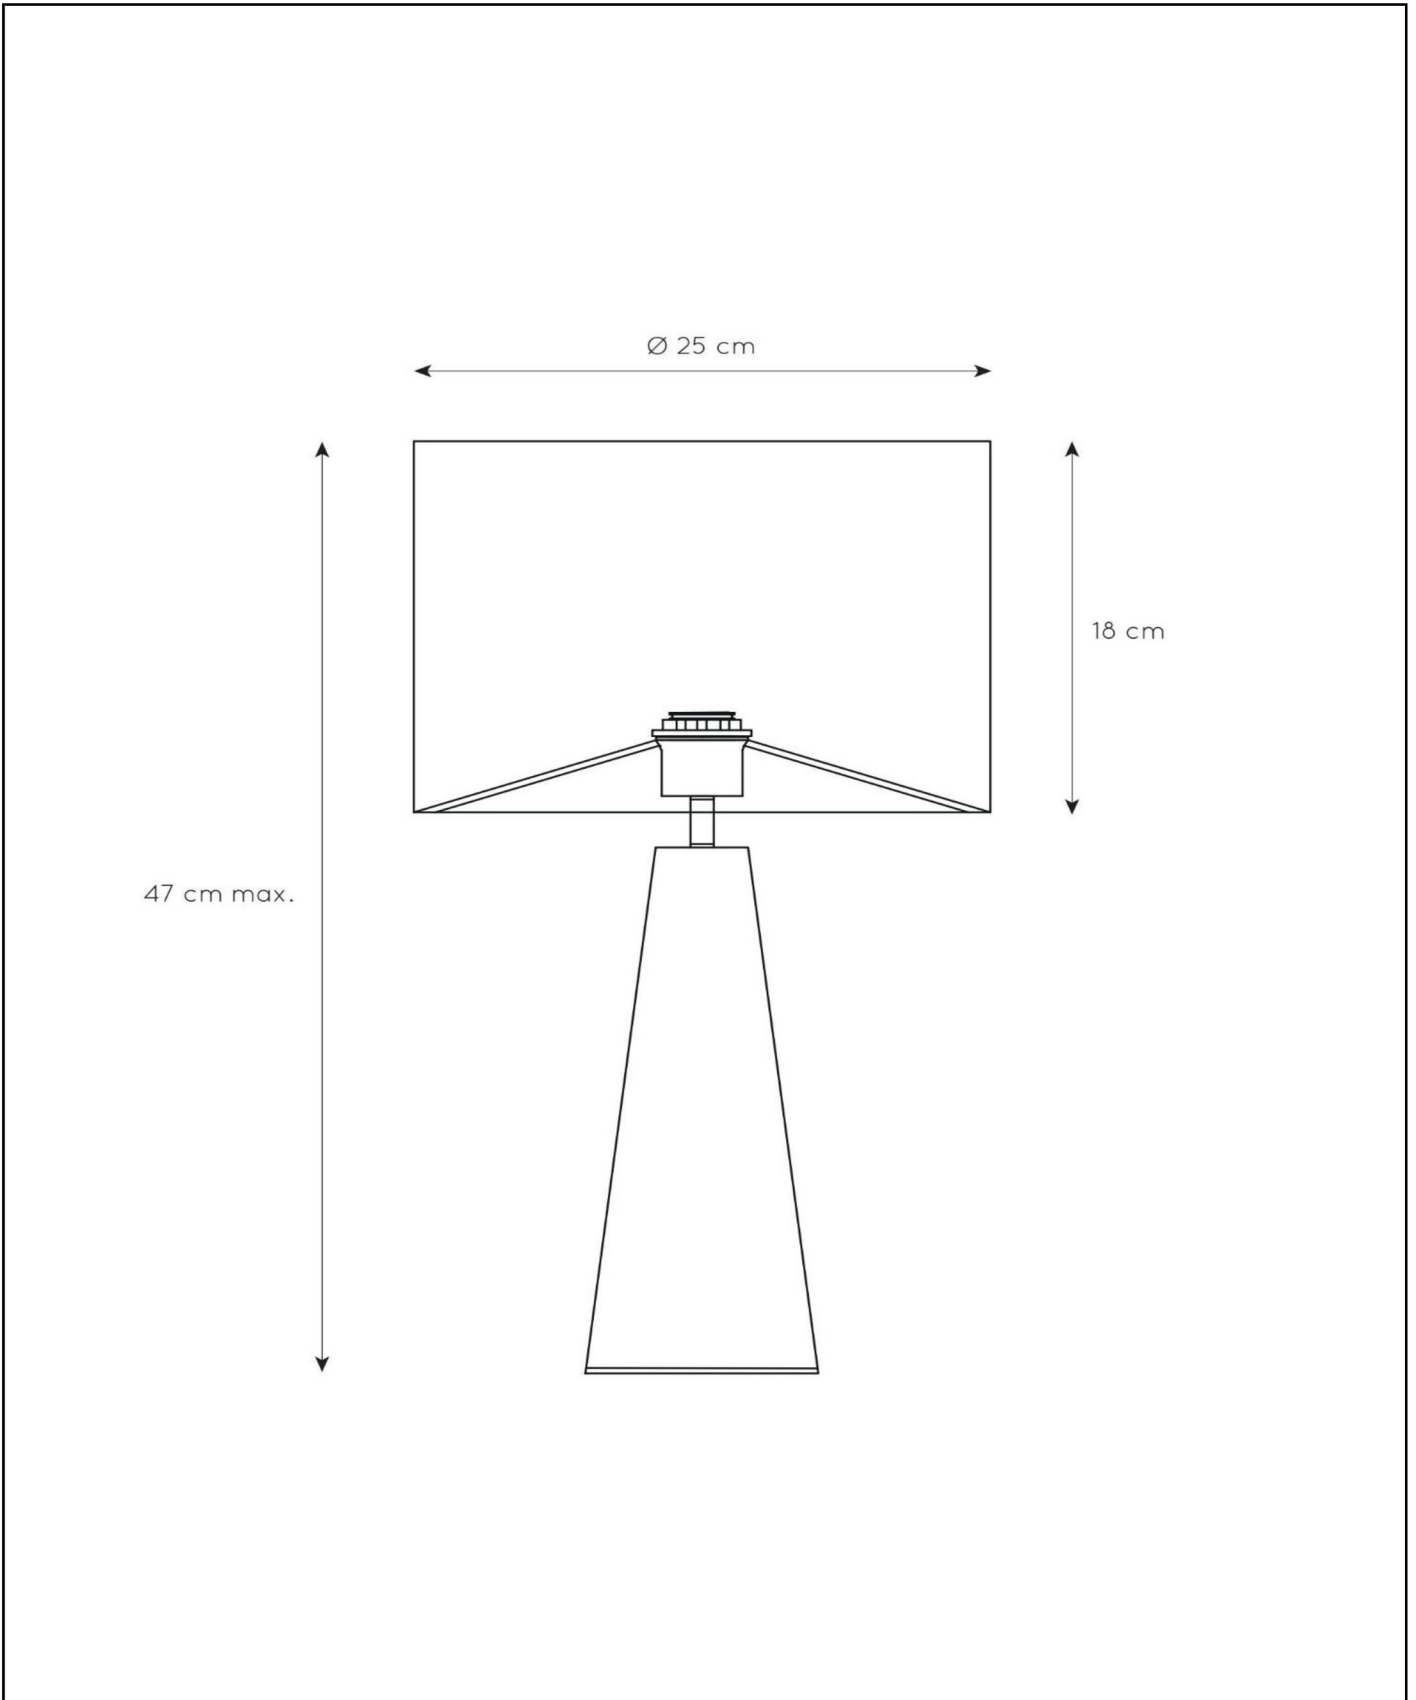

EXTRAVAGANZA VELVET

Item number: 105018130
EAN code: 54 1121210 5295

For more specifications or dimensions of this product please visit www.lucide.com