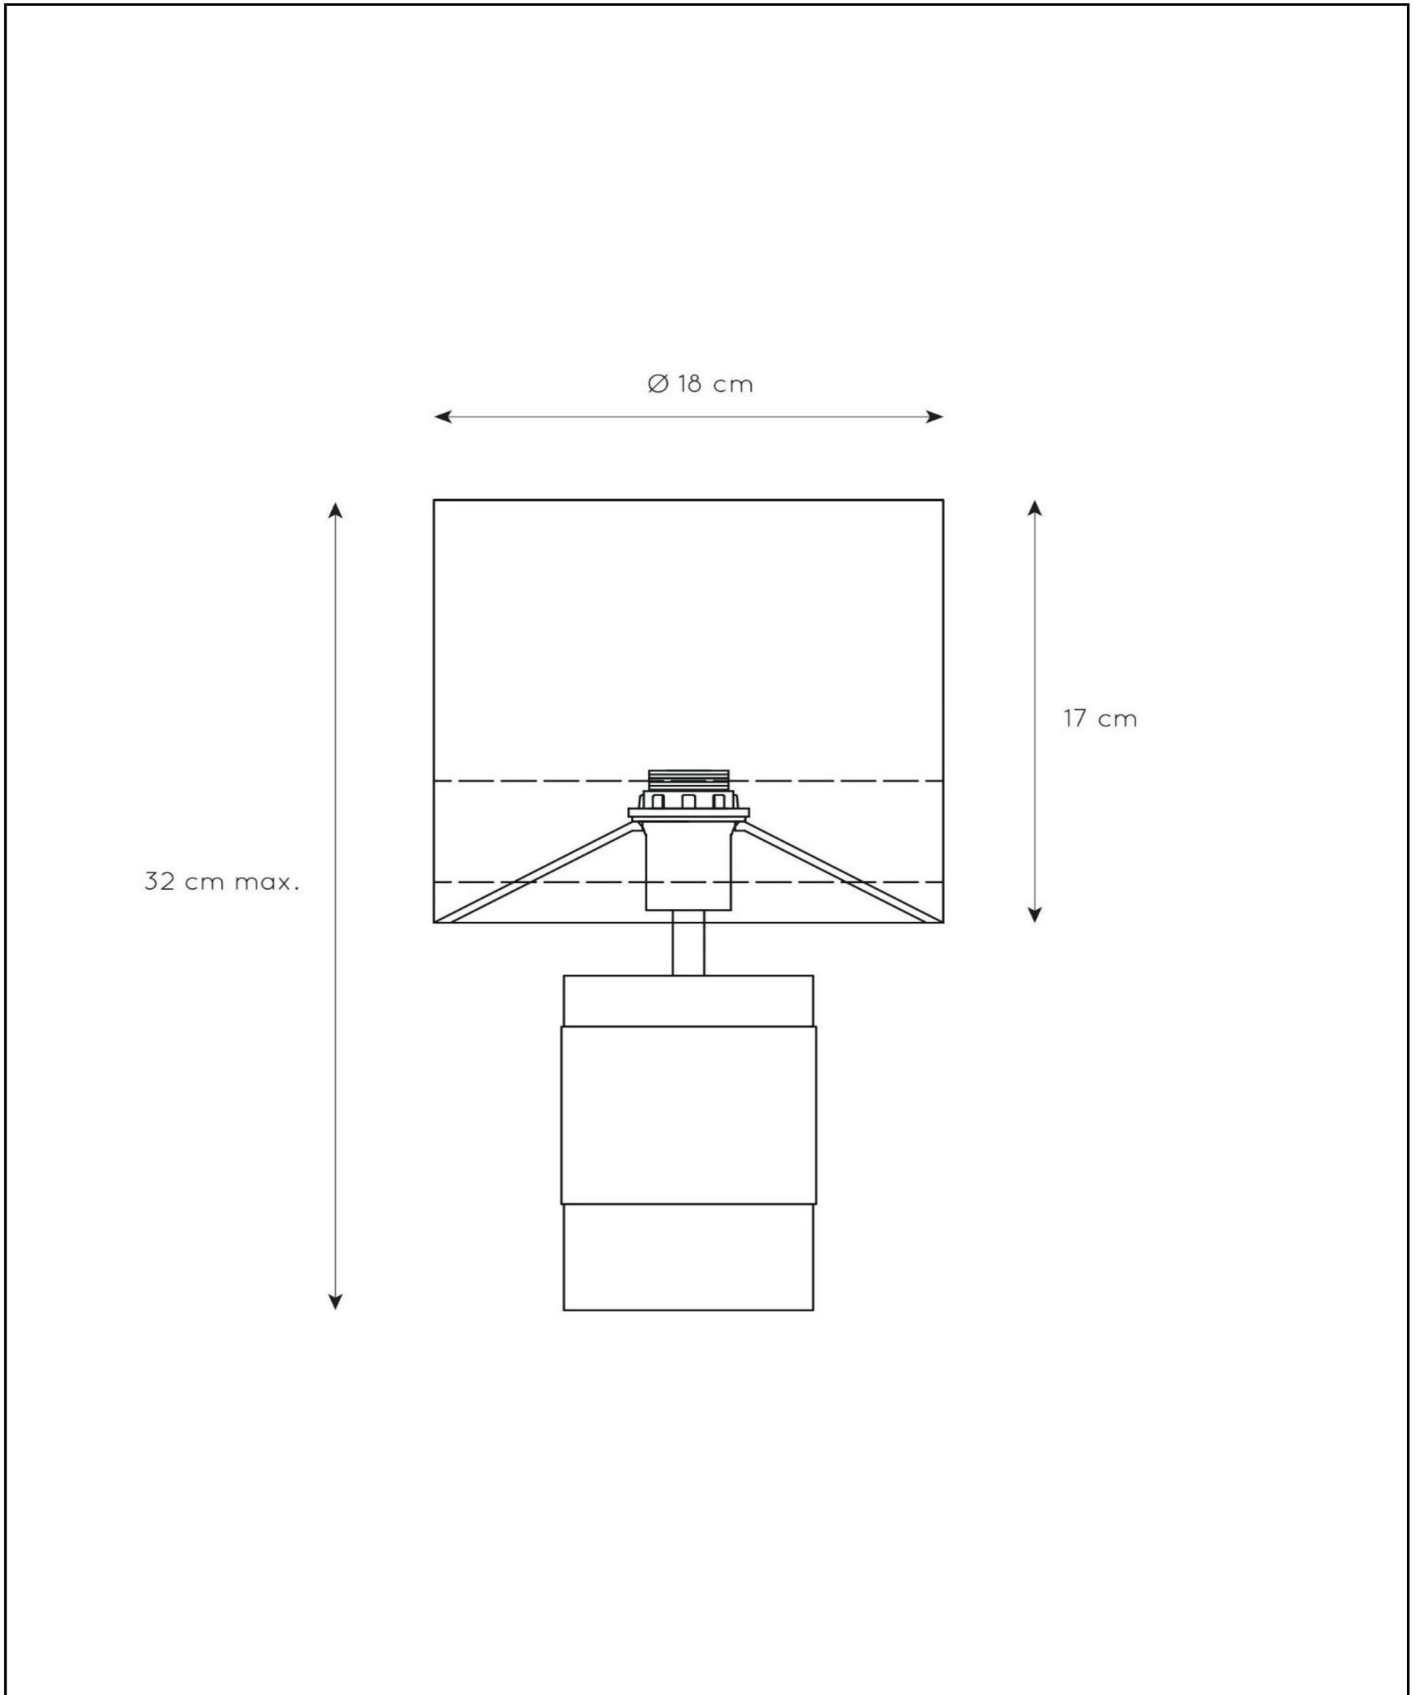

EXTRAVAGANZA FRIZZLE

Item number: 10500/81/66
EAN code: 54 1121210 5288

For more specifications or dimensions of this product please visit www.lucide.com