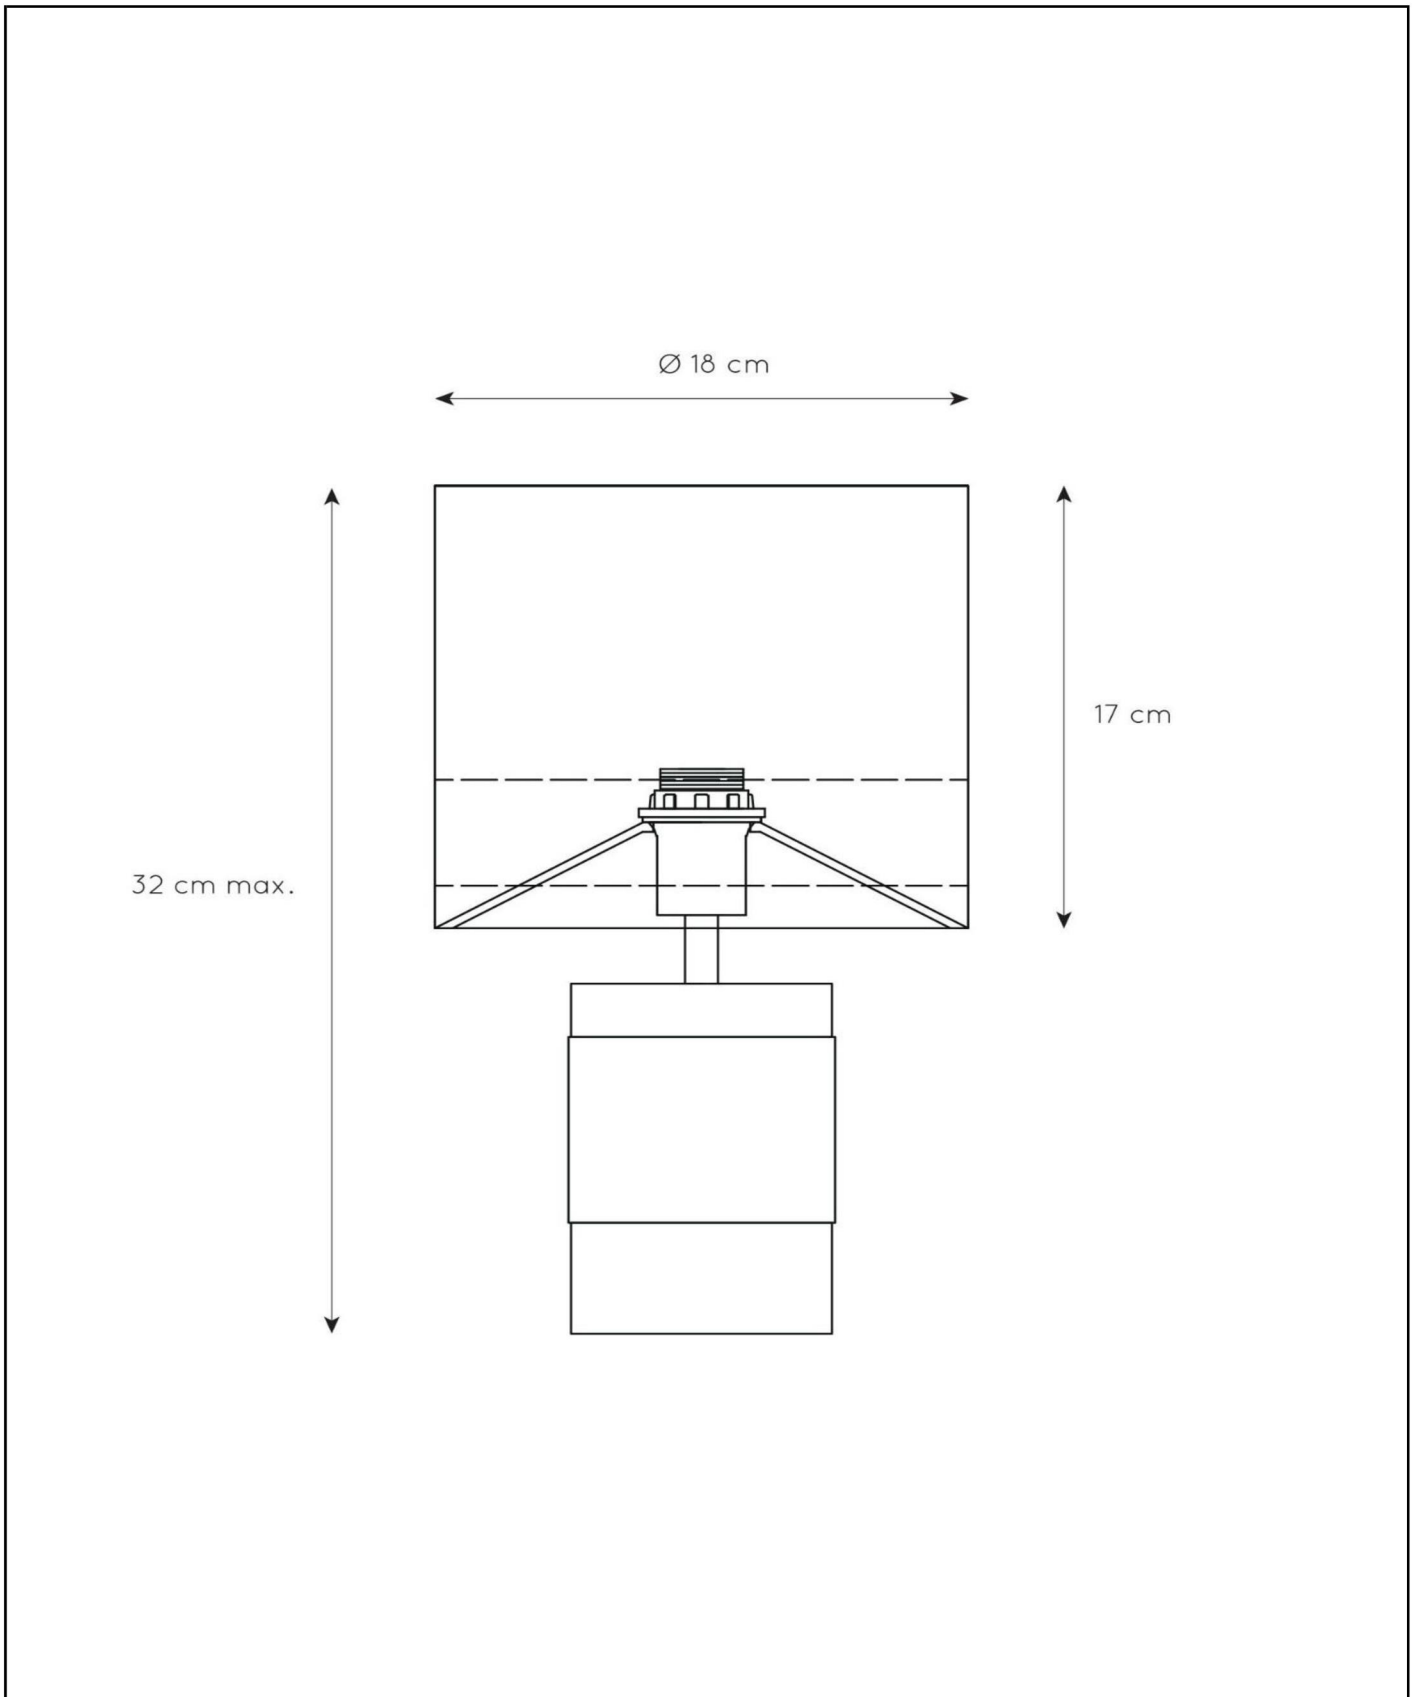

EXTRAVAGANZA FRIZZLE

Item number: 10500/81/43
EAN code: 54 1121210 5271

For more specifications or dimensions of this product please visit
www.lucide.com