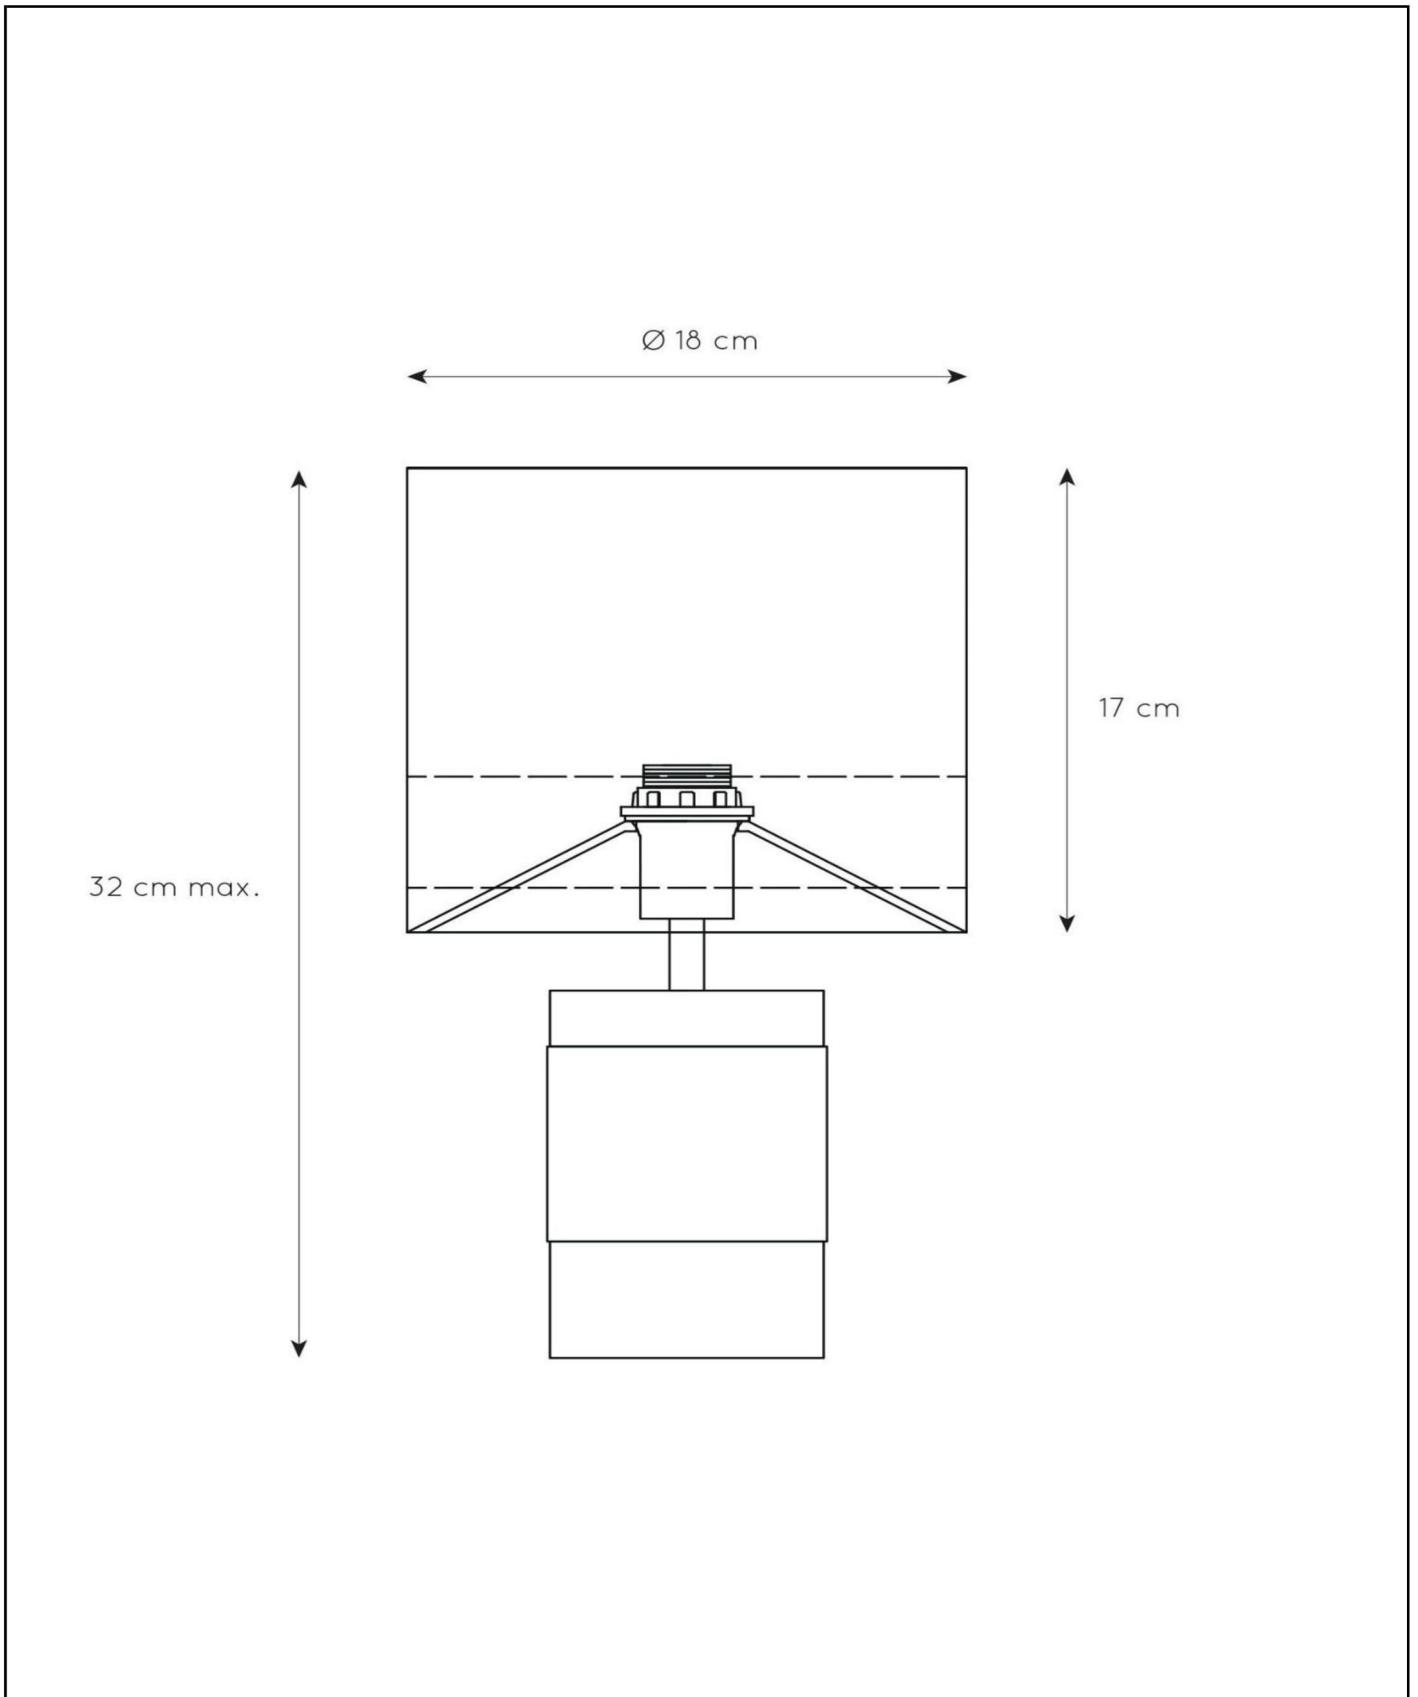

EXTRAVAGANZA FRIZZLE

Item number: 10500/81/34
EAN code: 54 1121210 5264

For more specifications or dimensions of this product please visit www.lucide.com