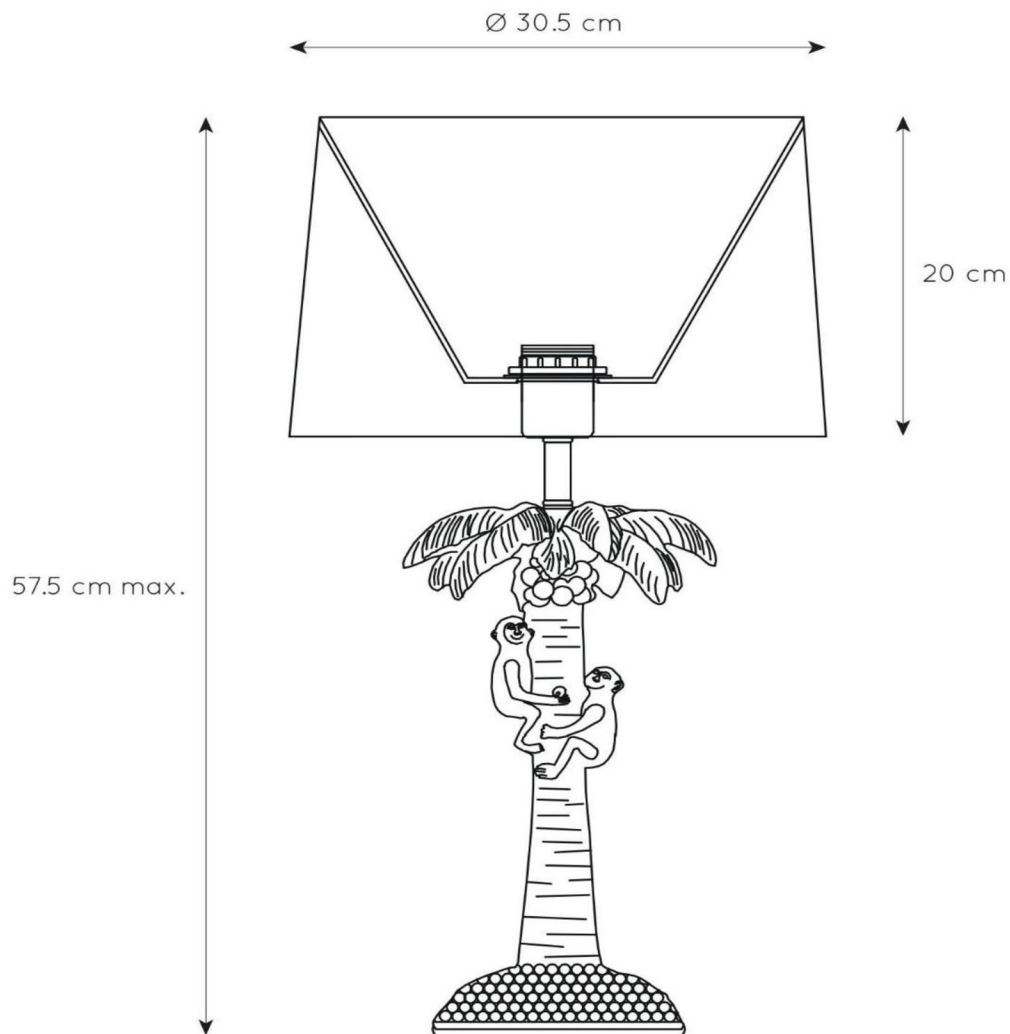

EXTRAVAGANZA COCONUT

Item number: 10505/81/30
EAN code: 54 1121210 5257

For more specifications or dimensions of this product please visit www.lucide.com