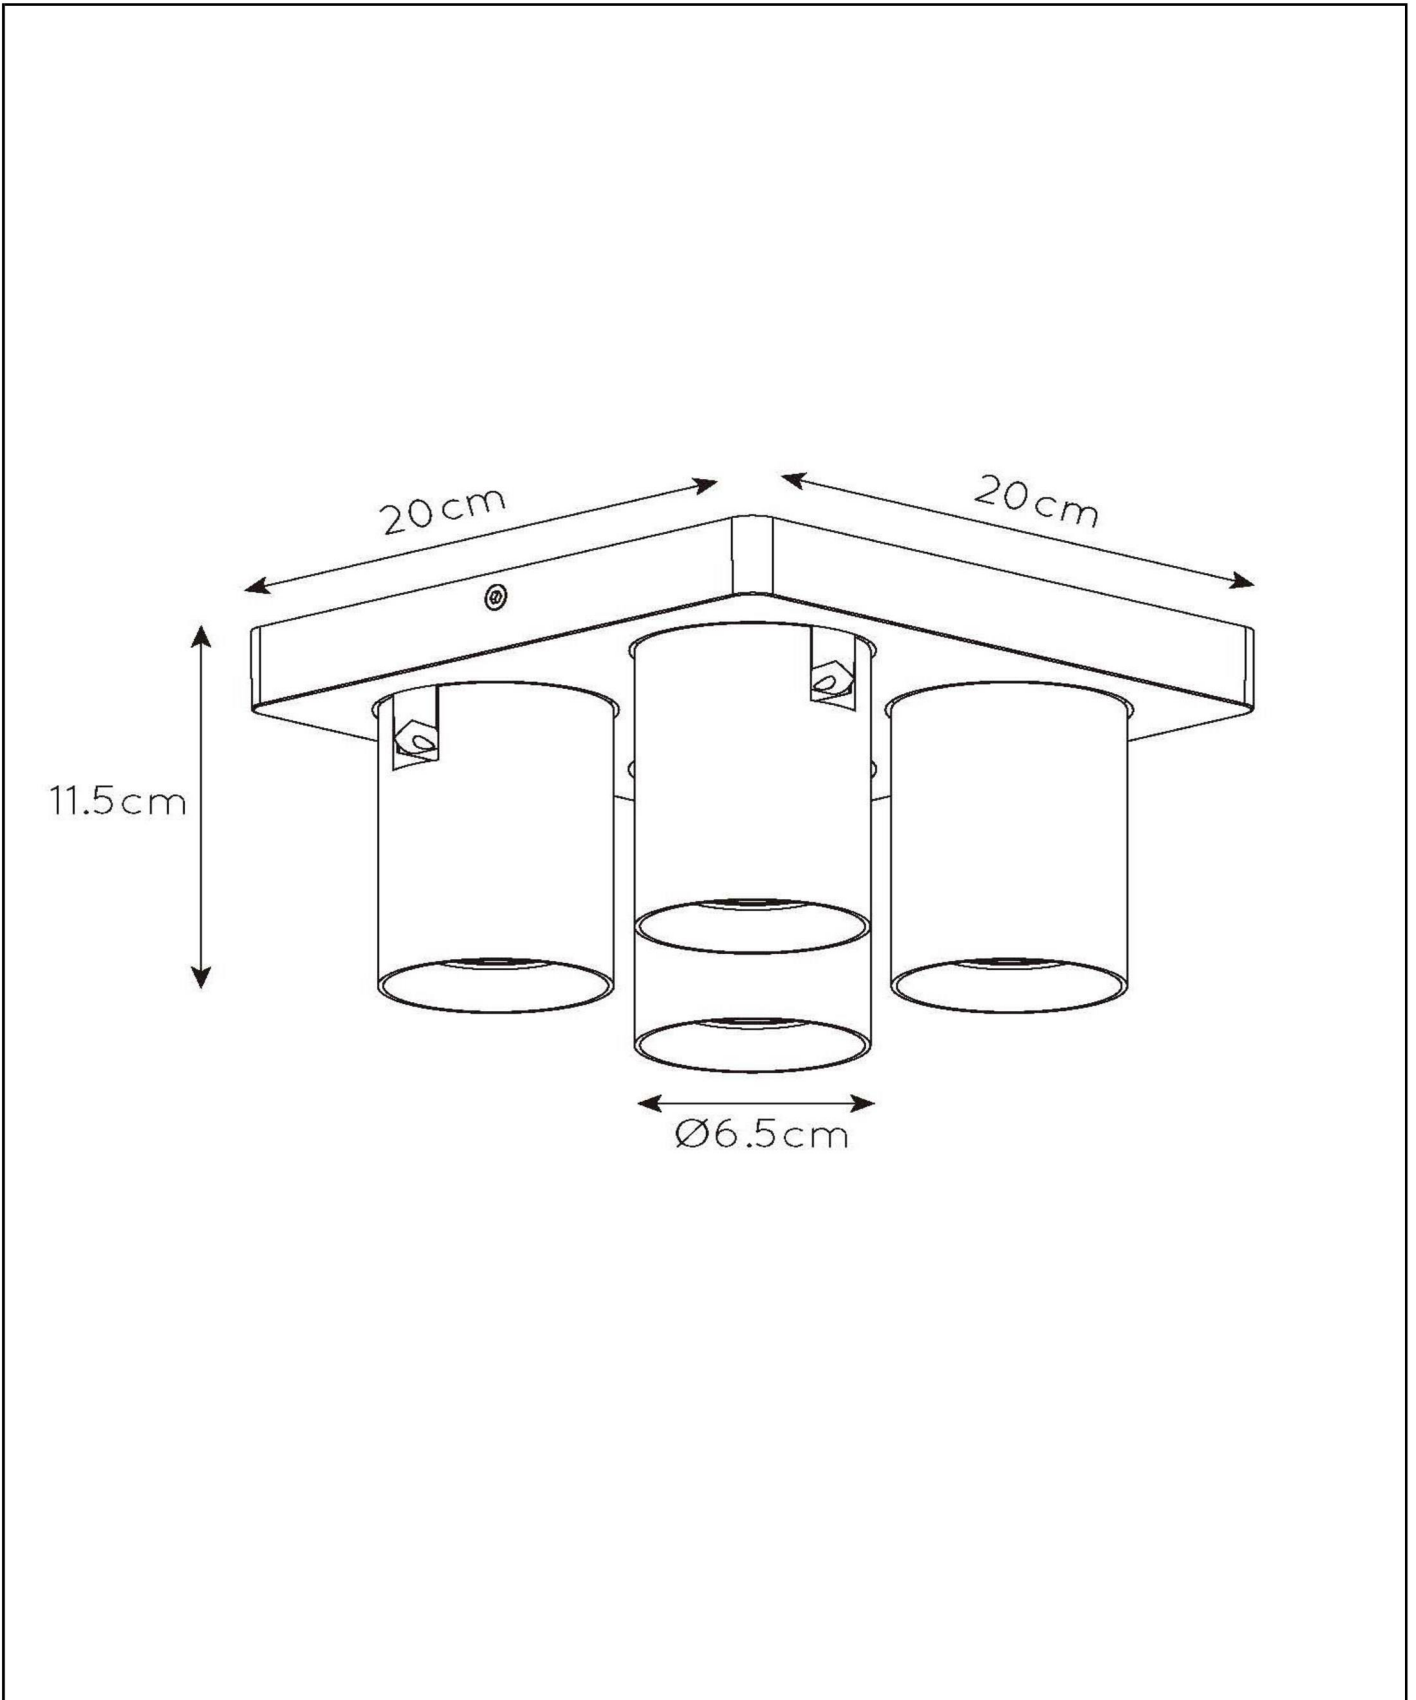

NIGEL

Item number: 09929/20/02
 EAN code: 54 112120930 11

For more specifications or dimensions of this product please visit www.lucide.com