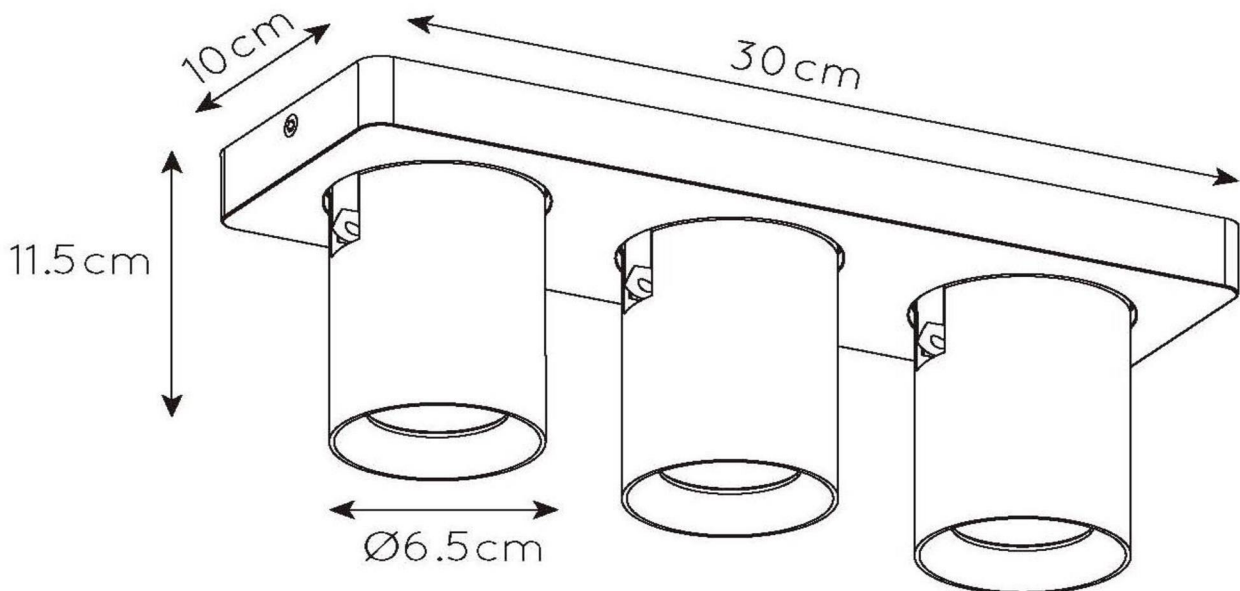

NIGEL

Item number: 09929/15/02
EAN code: 54 11212092991

For more specifications or dimensions of this product please visit
www.lucide.com