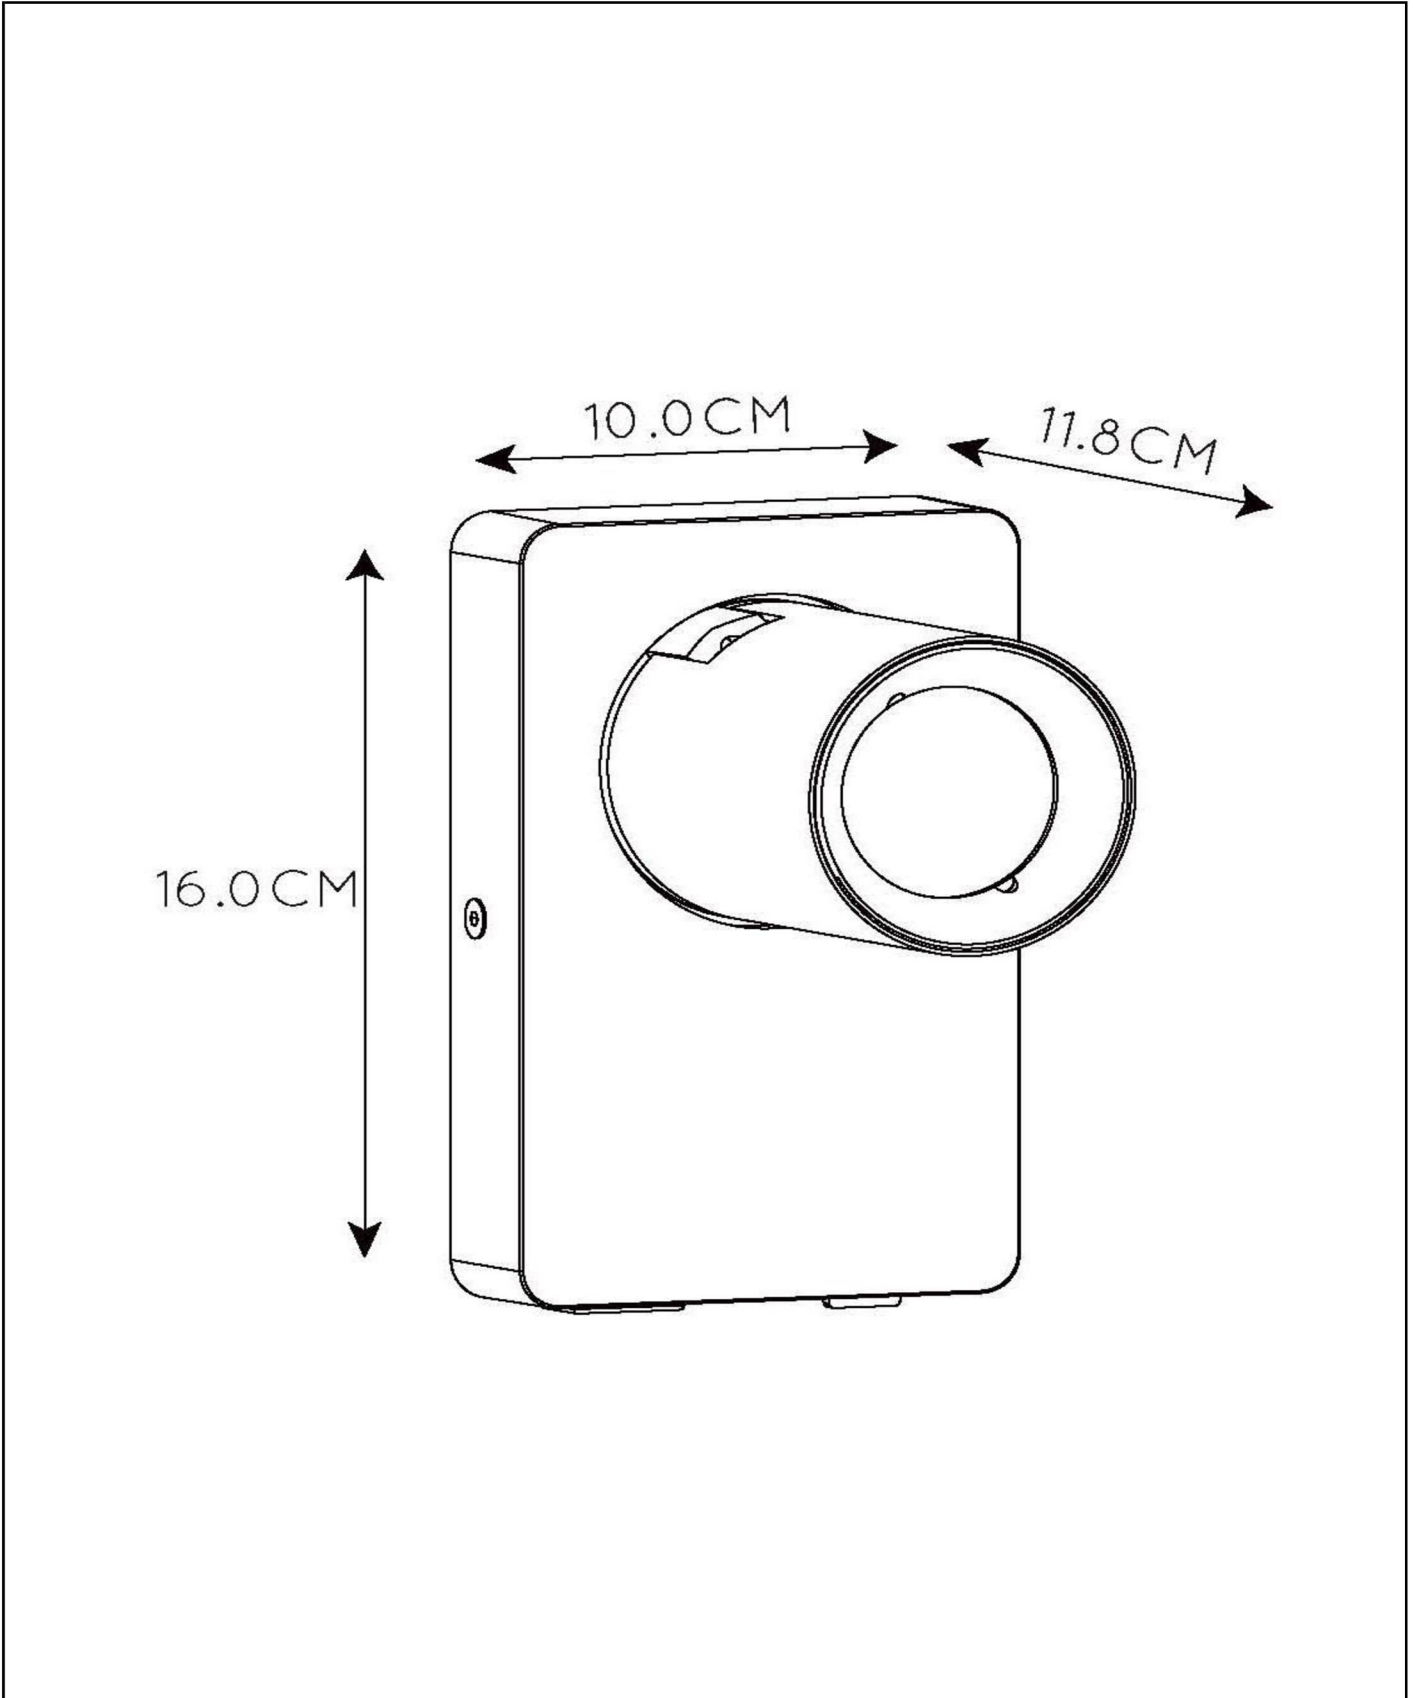

**NIGEL**

Item number: 09929/06/02  
EAN code: 54 11212092953

For more specifications or dimensions of this product please visit [www.lucide.com](http://www.lucide.com)