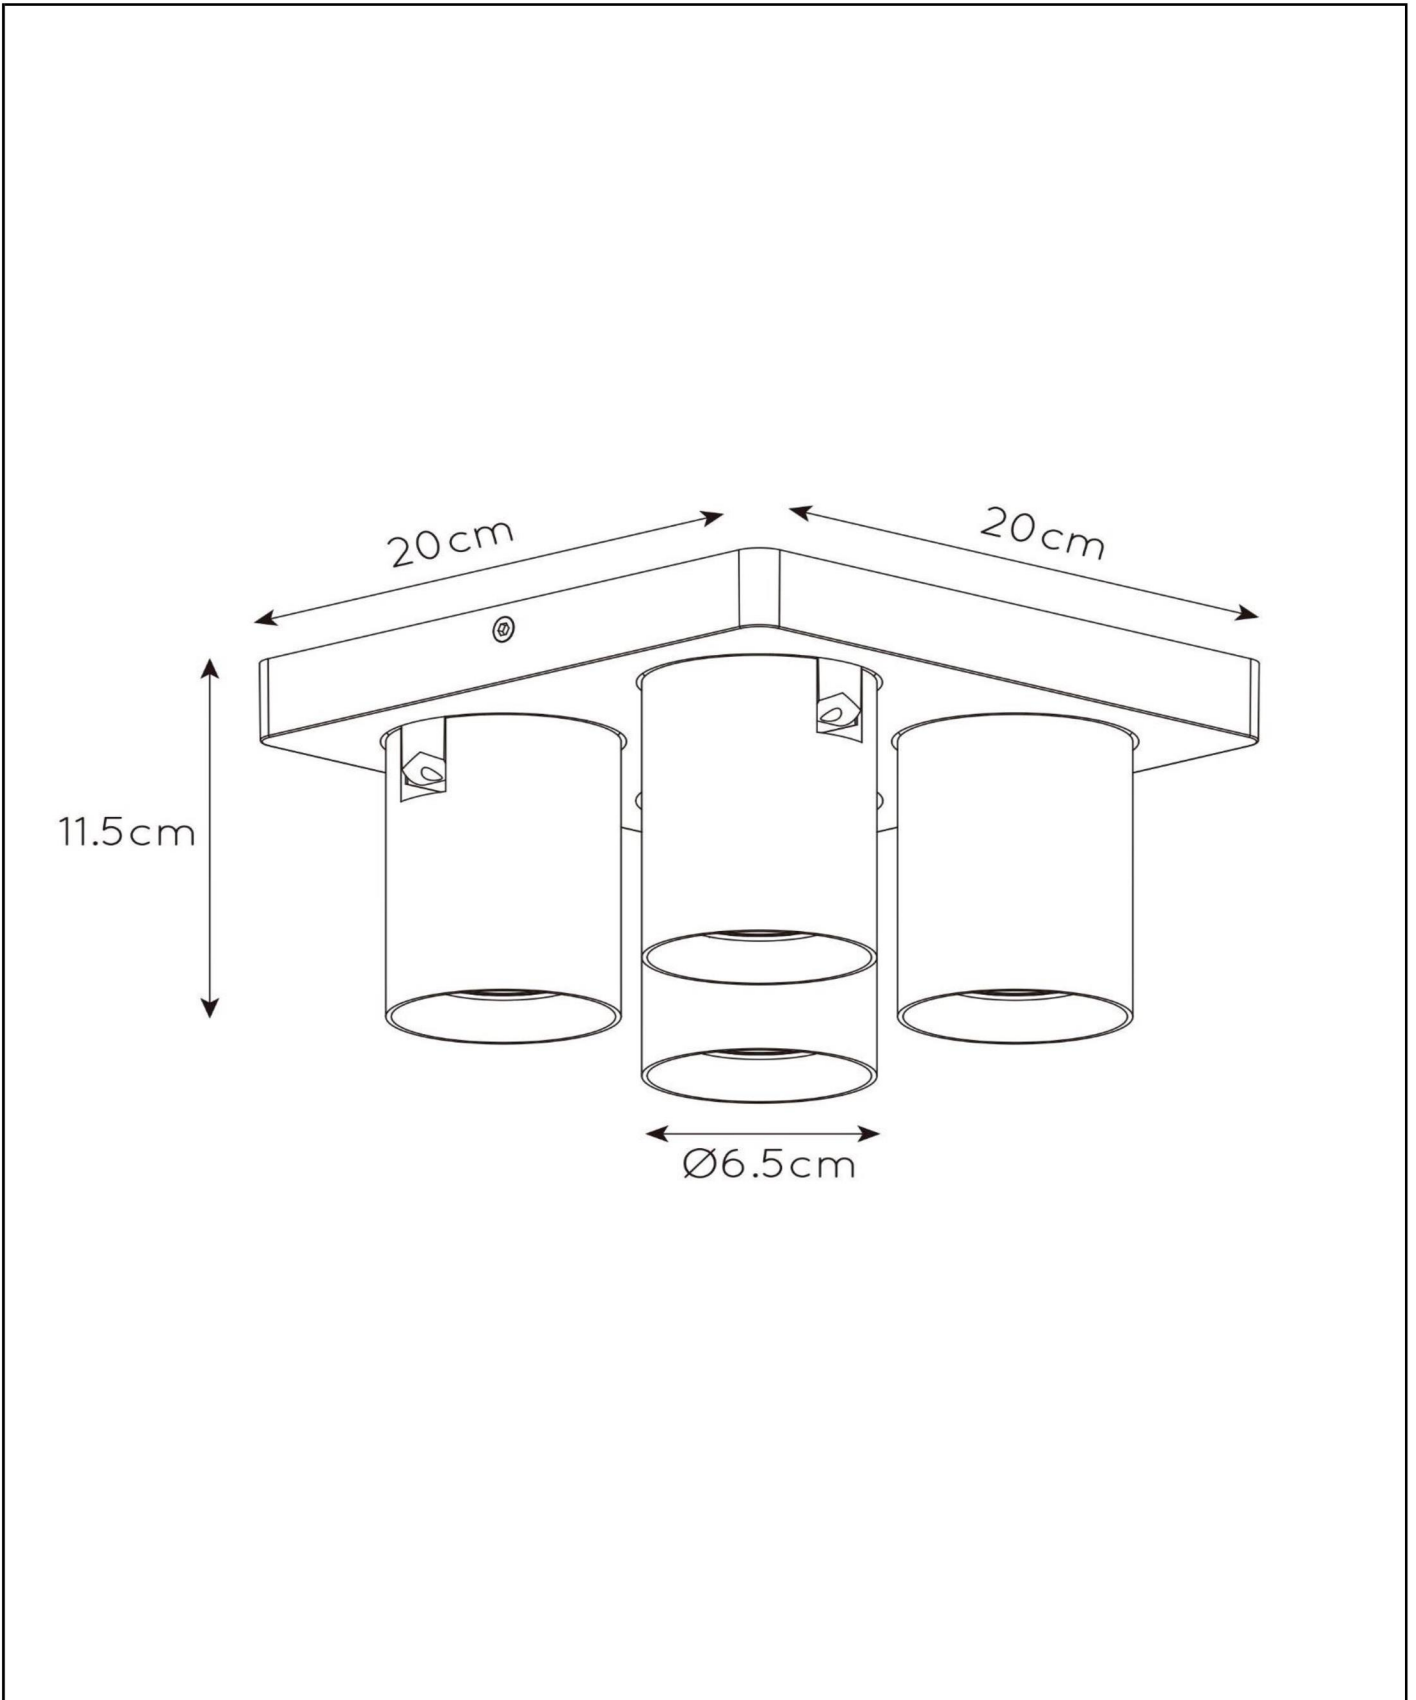

NIGEL

Item number: 09929/20/30
 EAN code: 54 11212092595

For more specifications or dimensions of this product please visit www.lucide.com