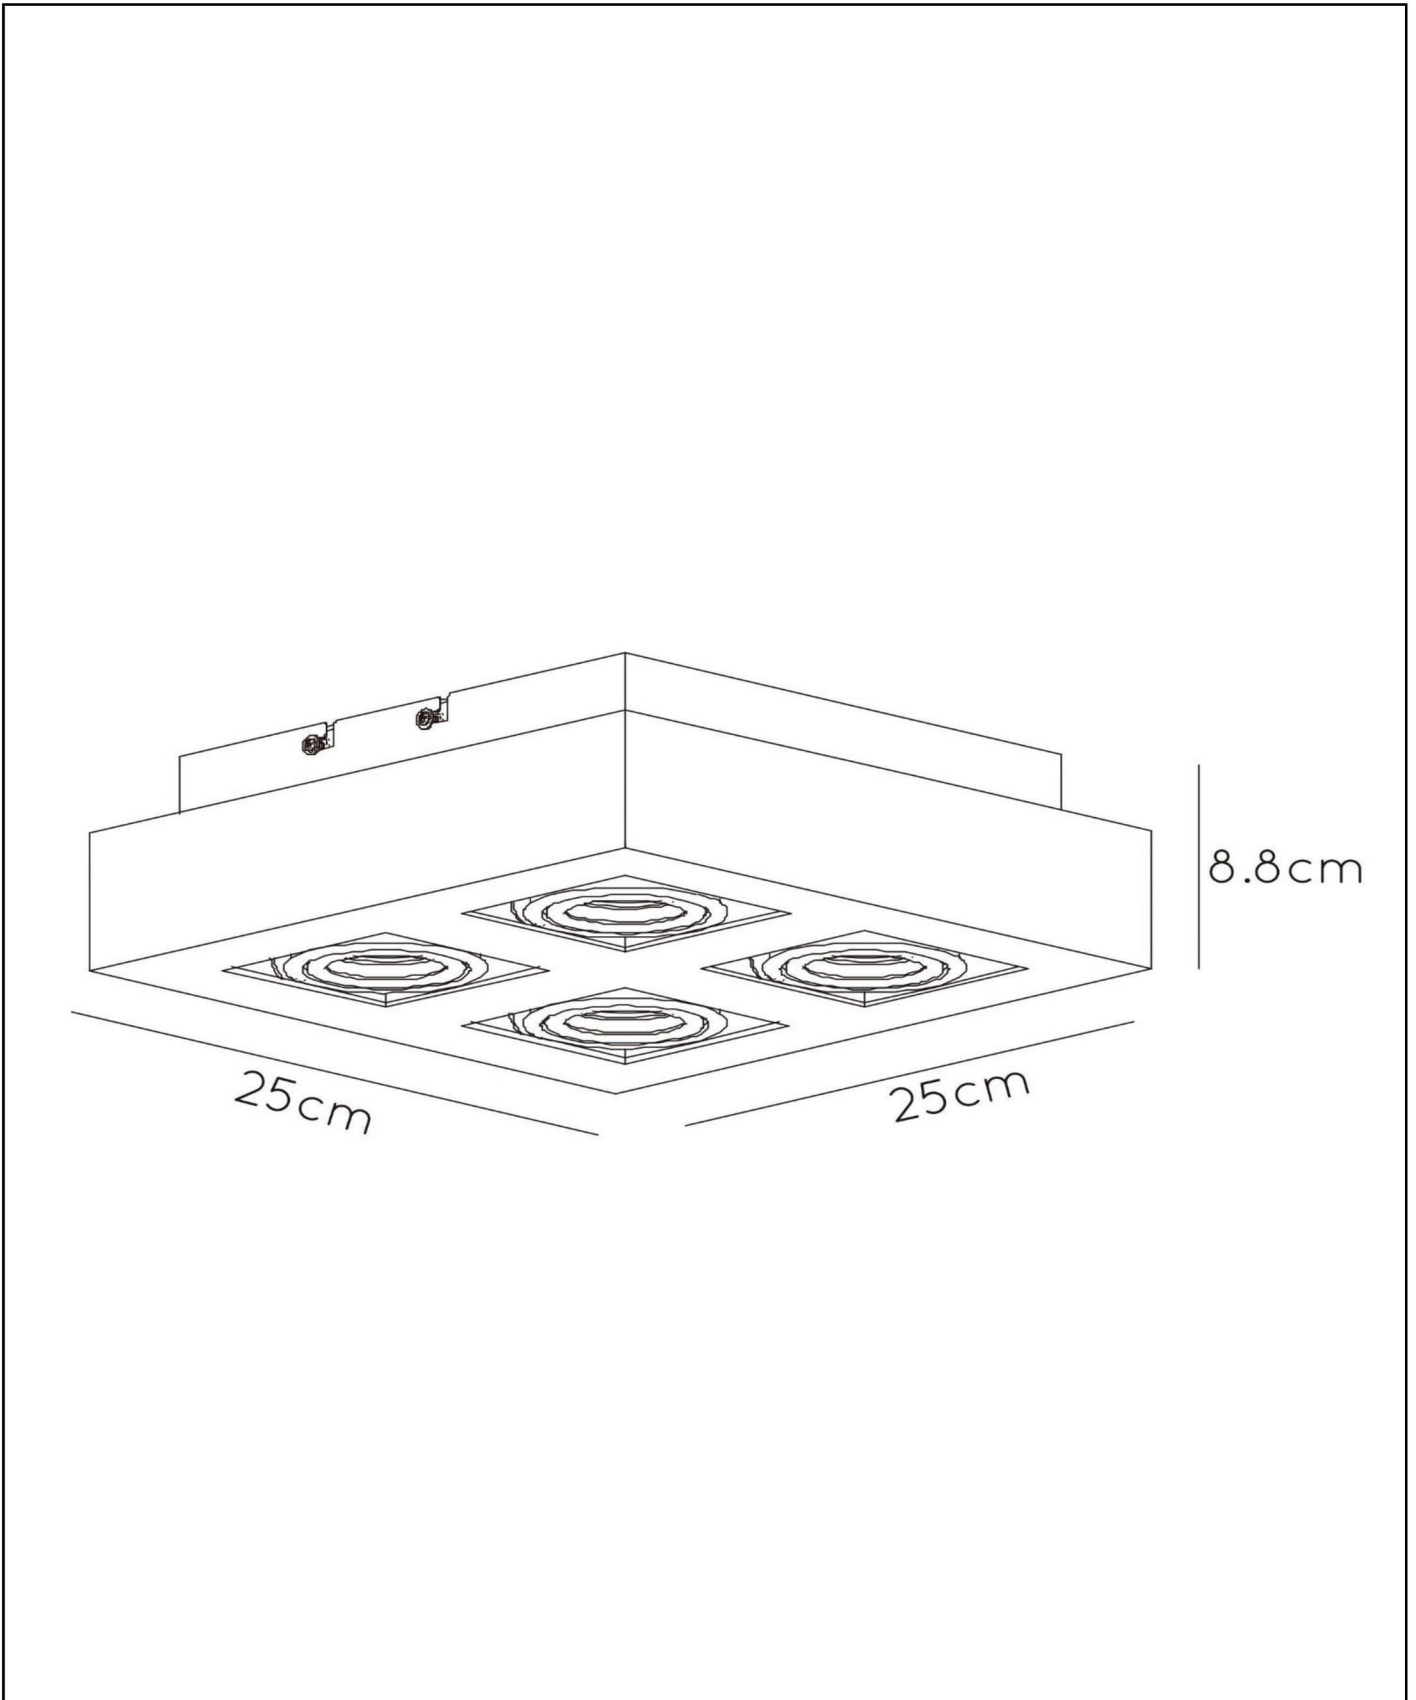

XIRAX

Item number: 09119/21/31
EAN code: 54 11212092359

For more specifications or dimensions of this product please visit www.lucide.com