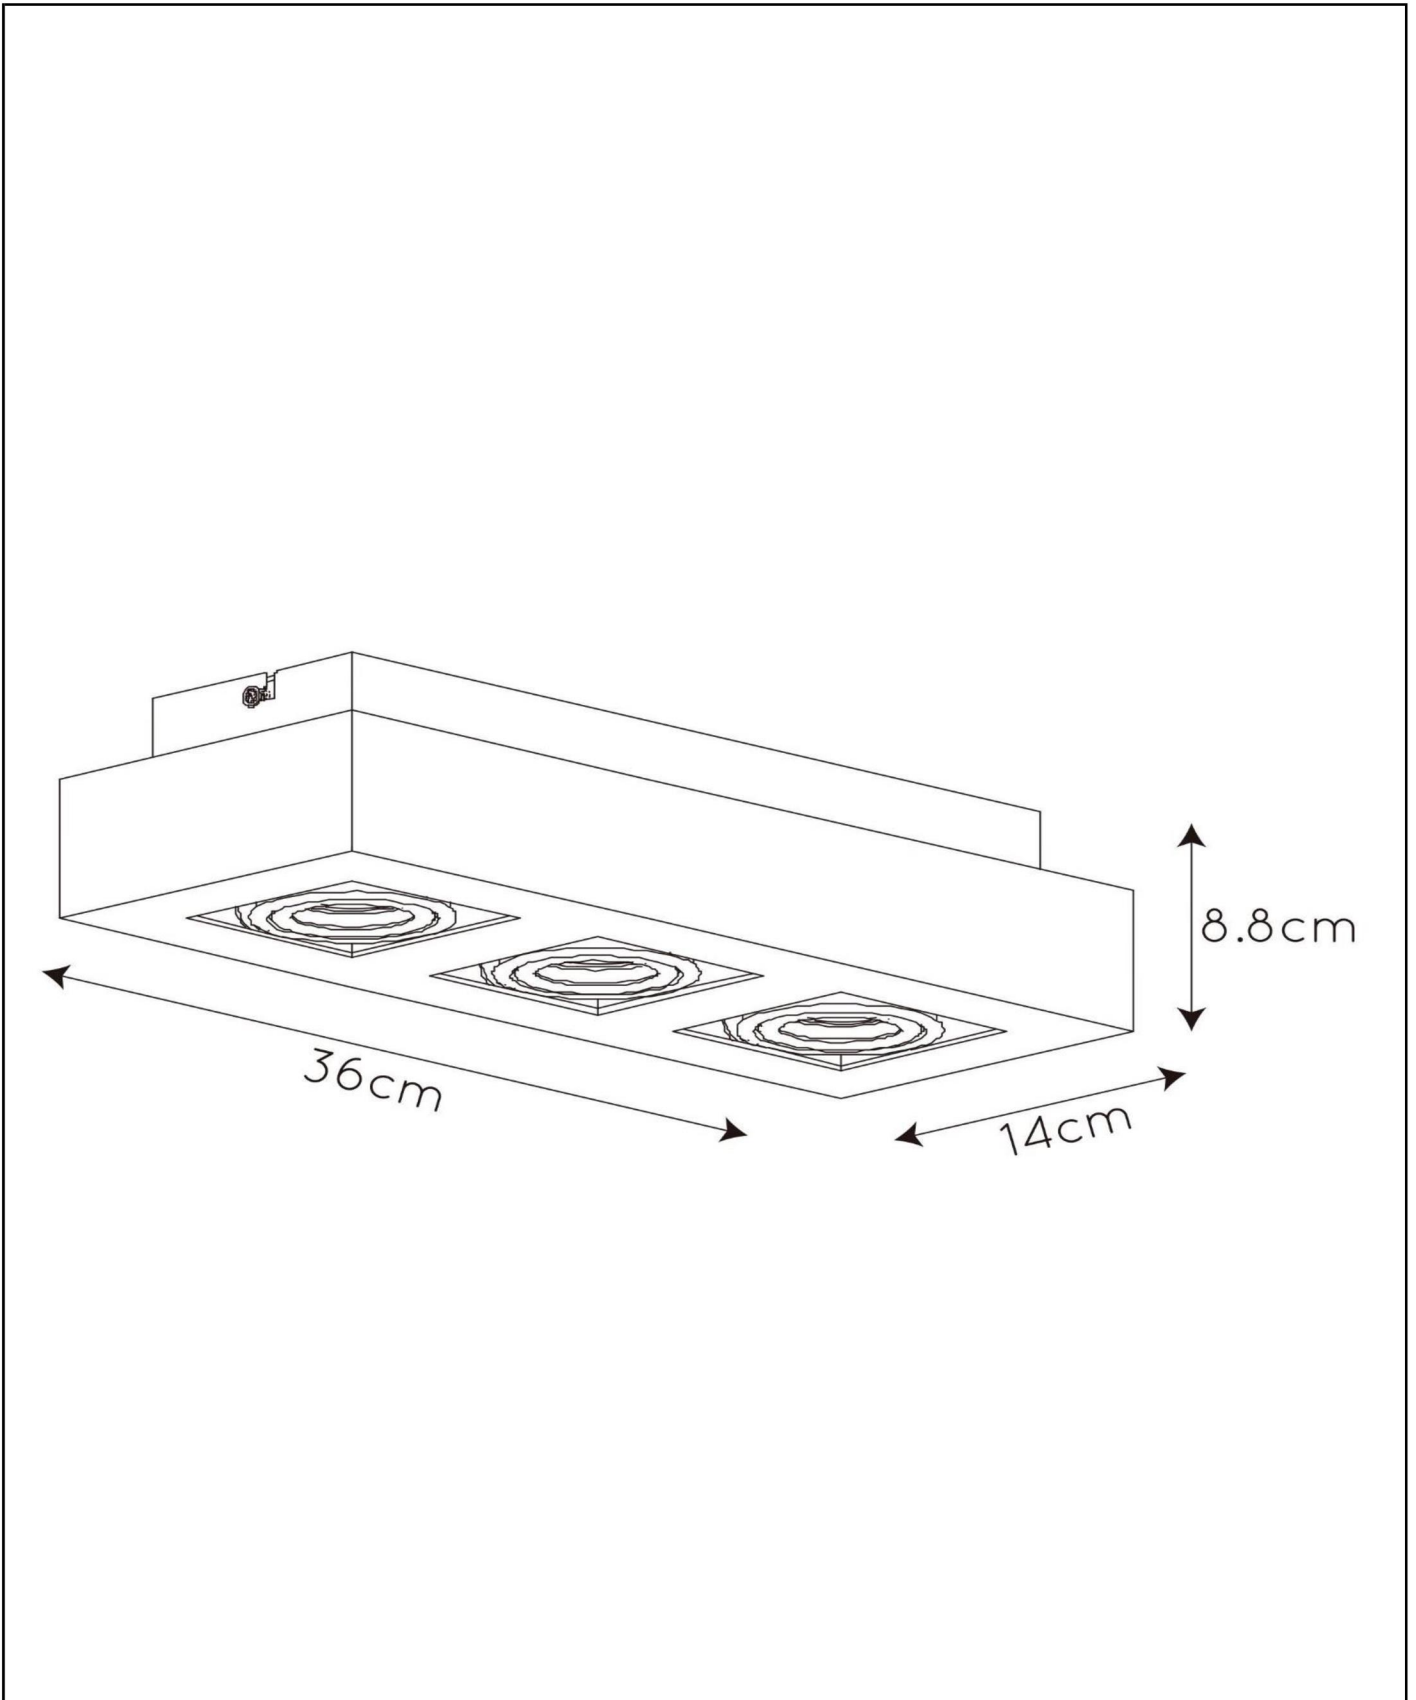

**XIRAX**

Item number: 09119/16/31  
EAN code: 54 11212092335

For more specifications or dimensions of this product please visit [www.lucide.com](http://www.lucide.com)