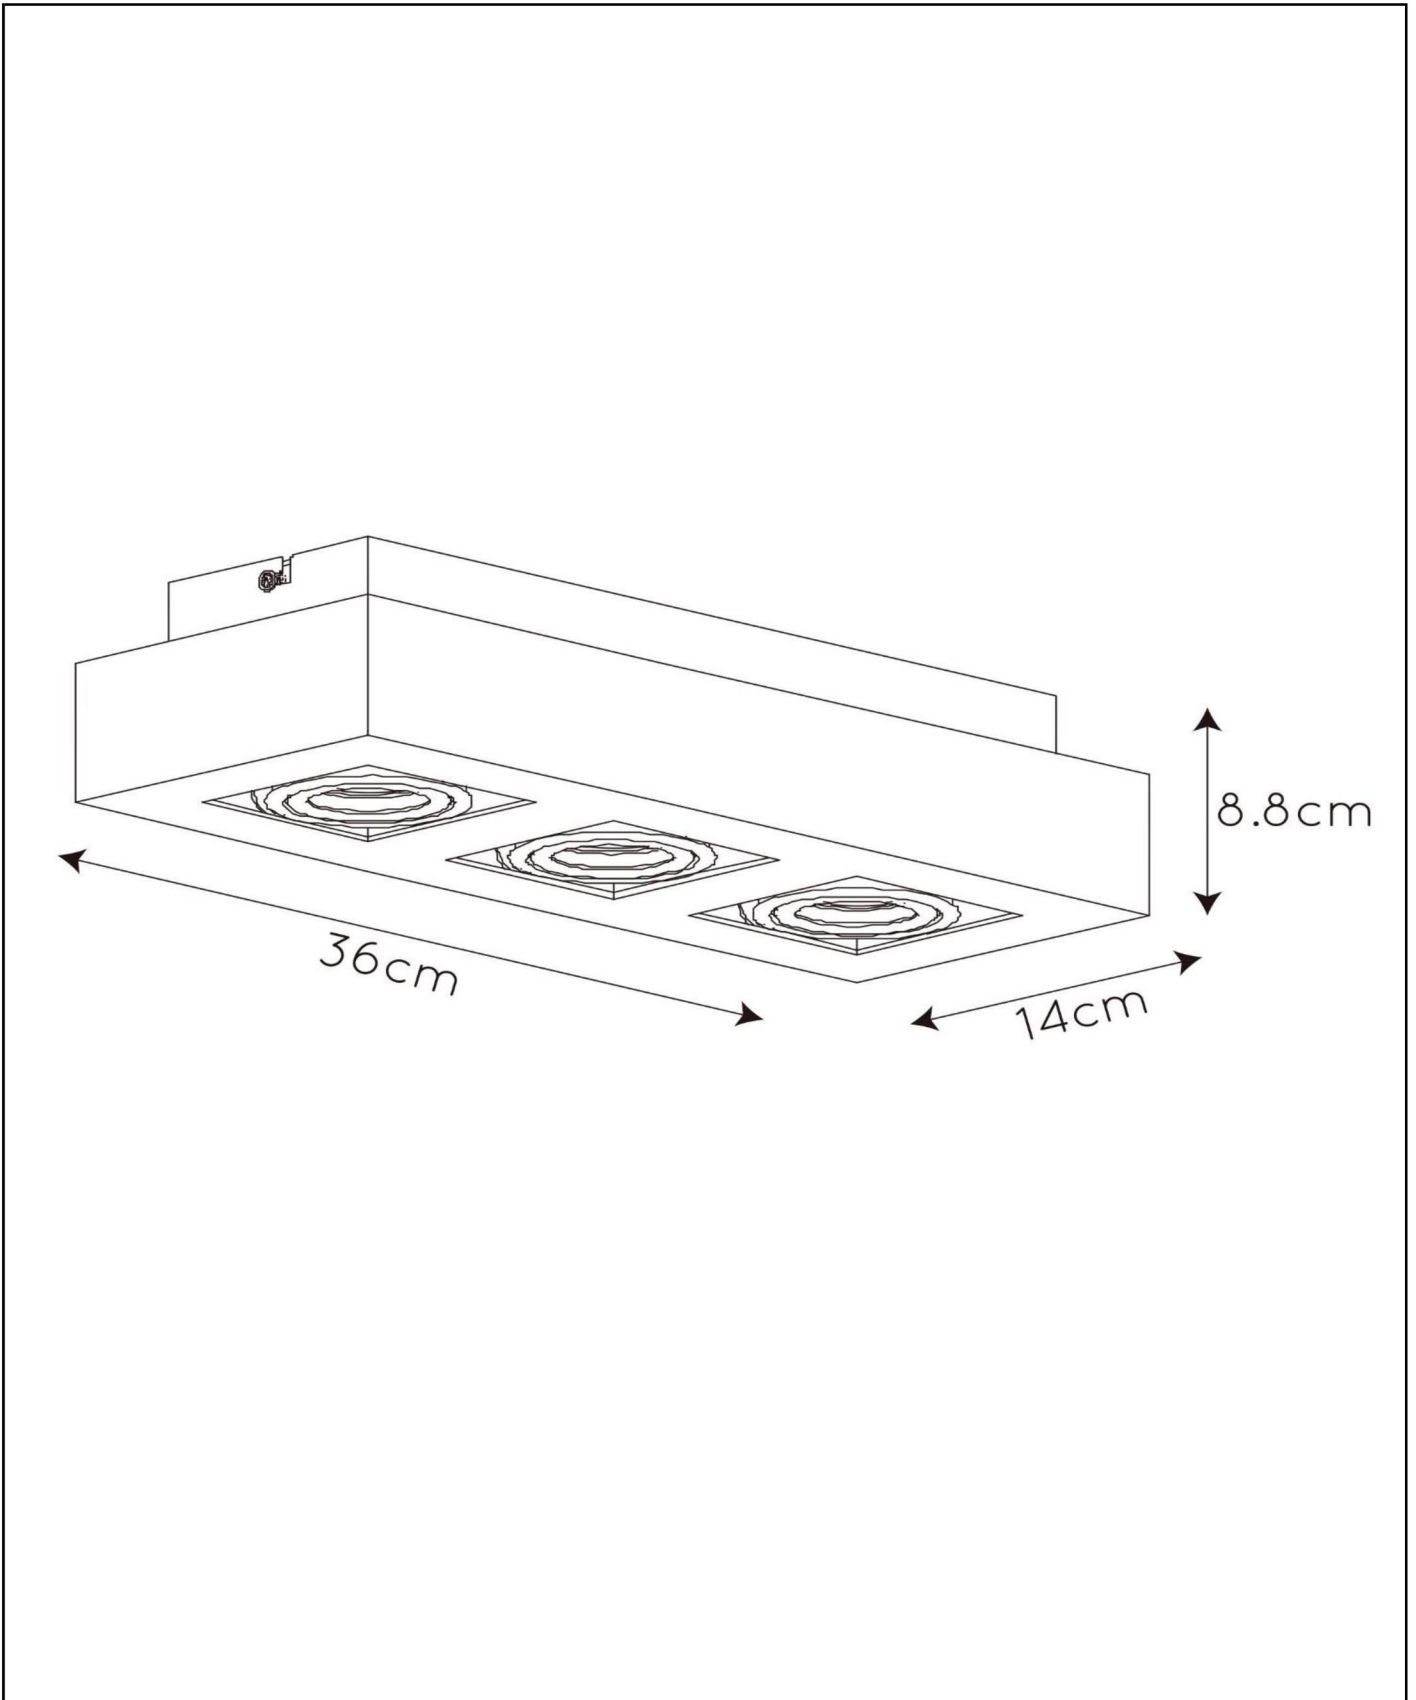

**XIRAX**

Item number: 09119/16/30  
EAN code: 54 11212092328

For more specifications or dimensions of this product please visit [www.lucide.com](http://www.lucide.com)