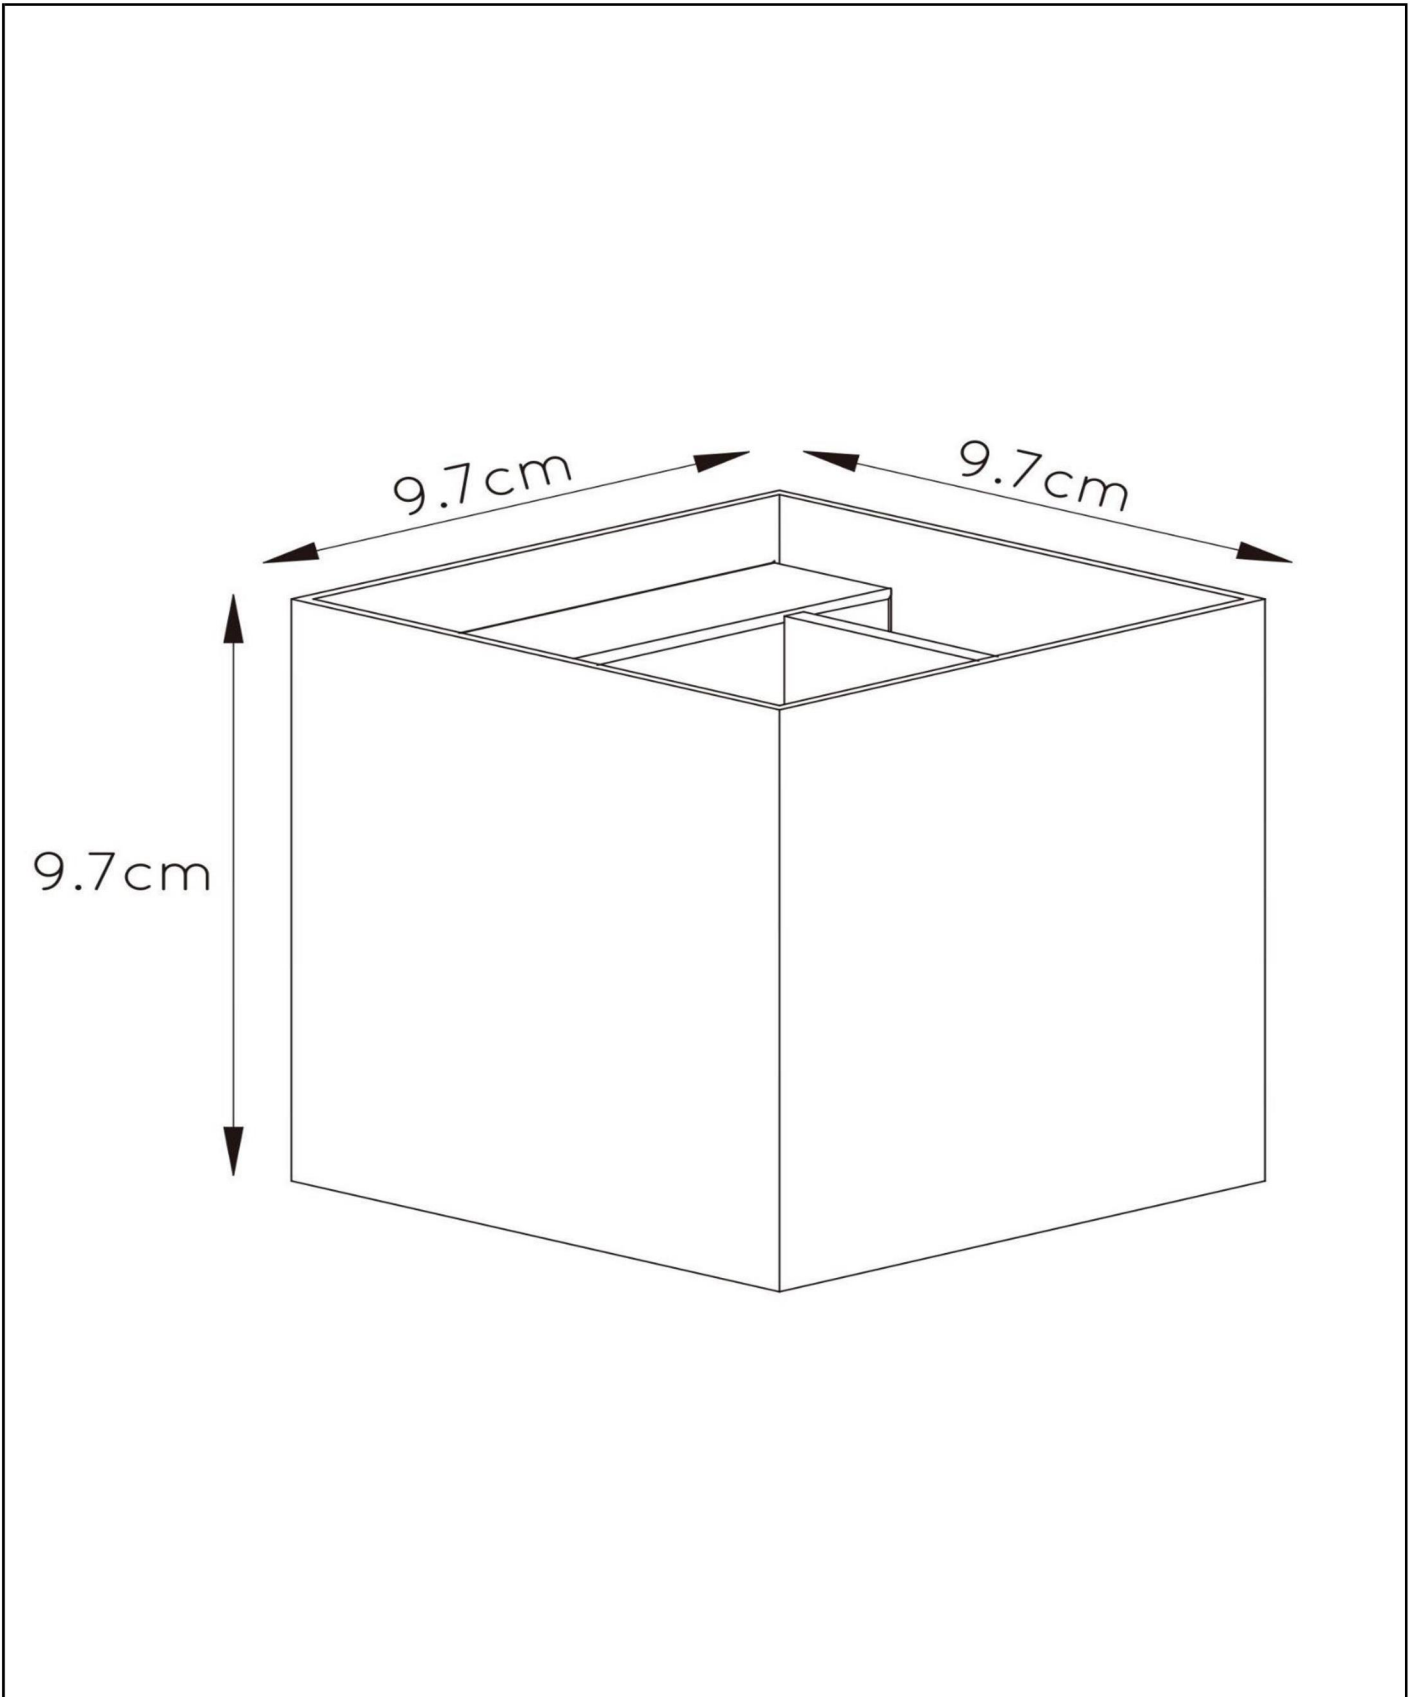

**XIO**

Item number: 09217/04/30  
EAN code: 54 1121209 1994

For more specifications or dimensions of this product please visit  
[www.lucide.com](http://www.lucide.com)