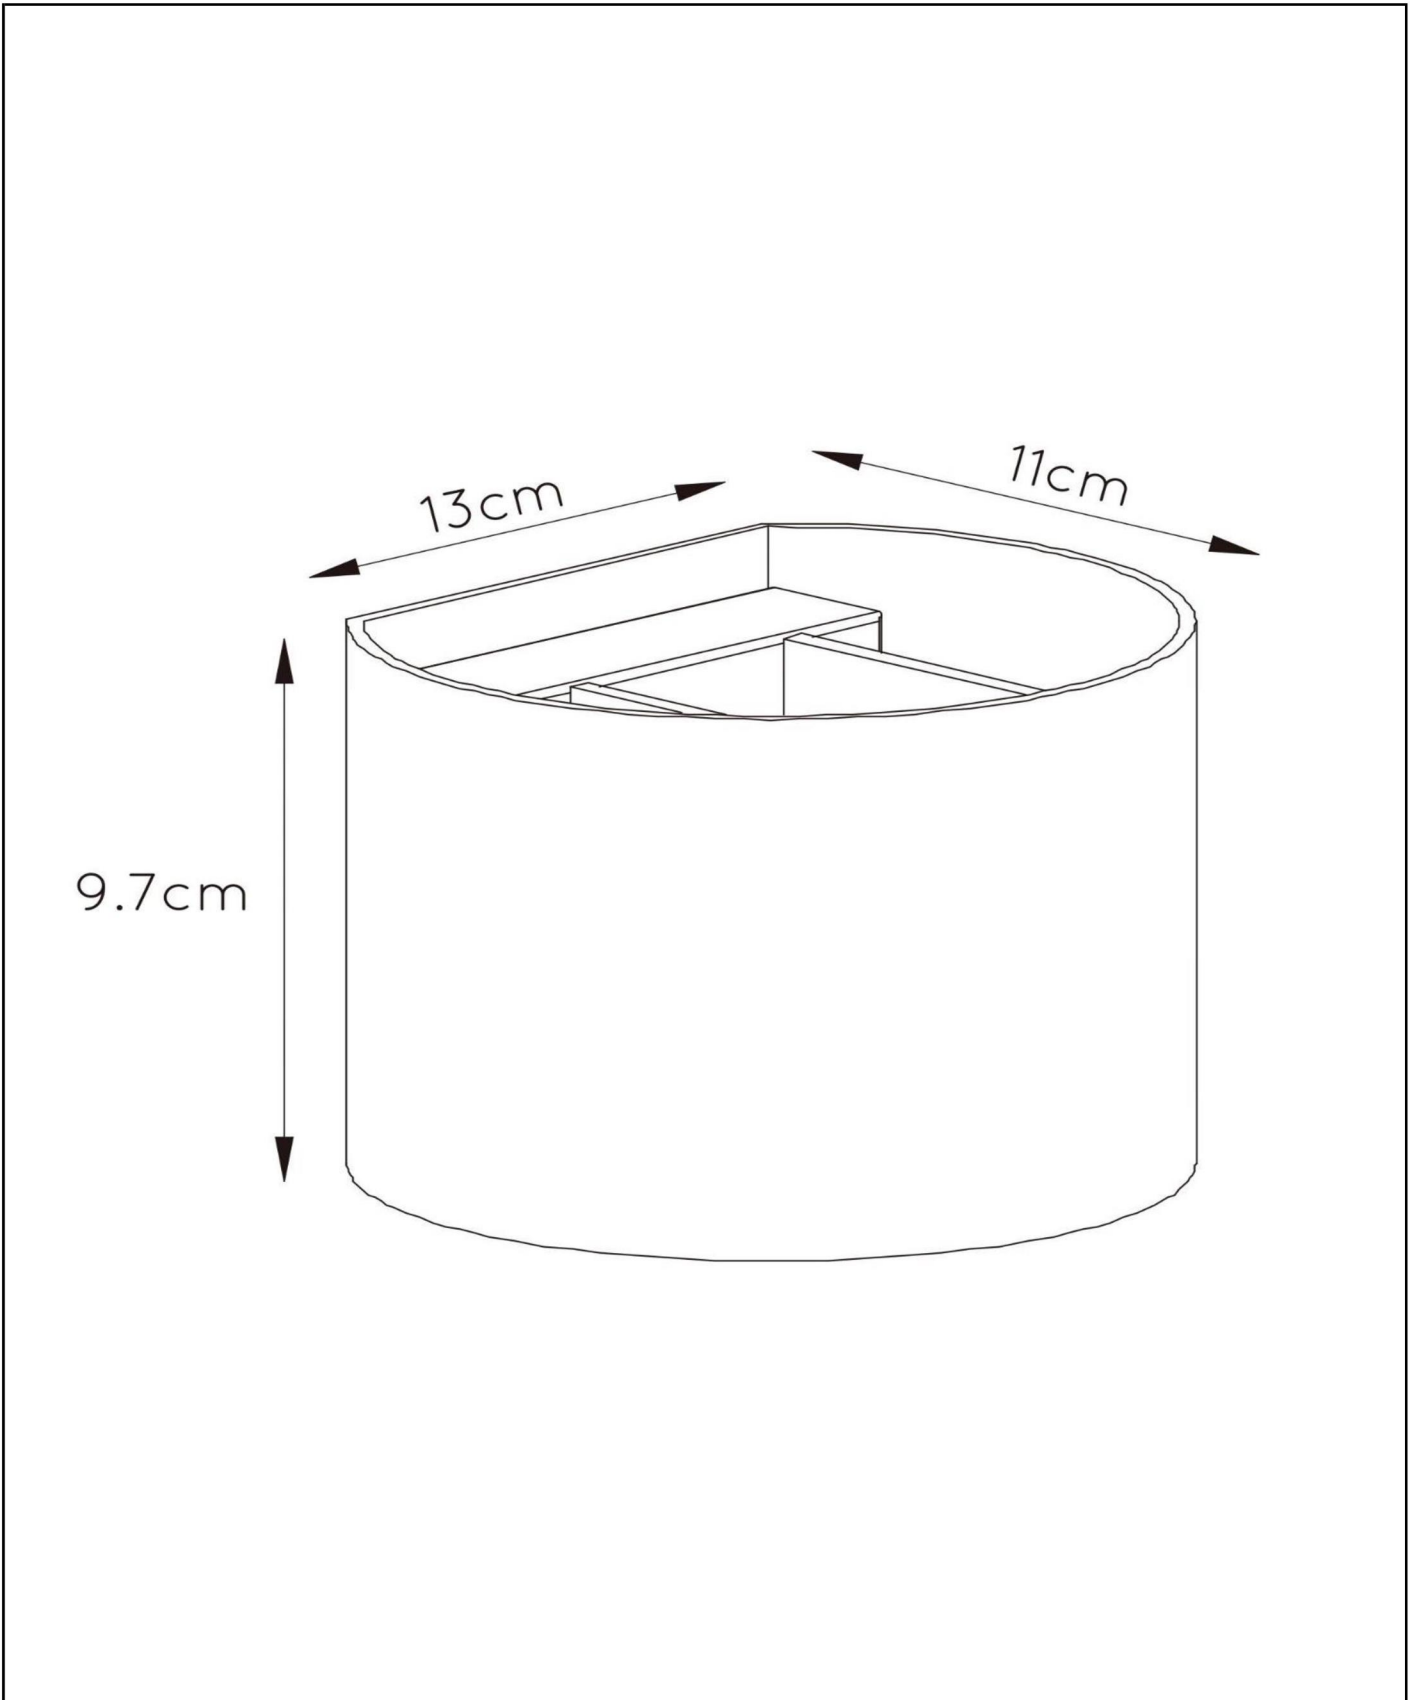

XIO

Item number: 09218/04/36
EAN code: 54 1121209 1925

For more specifications or dimensions of this product please visit www.lucide.com