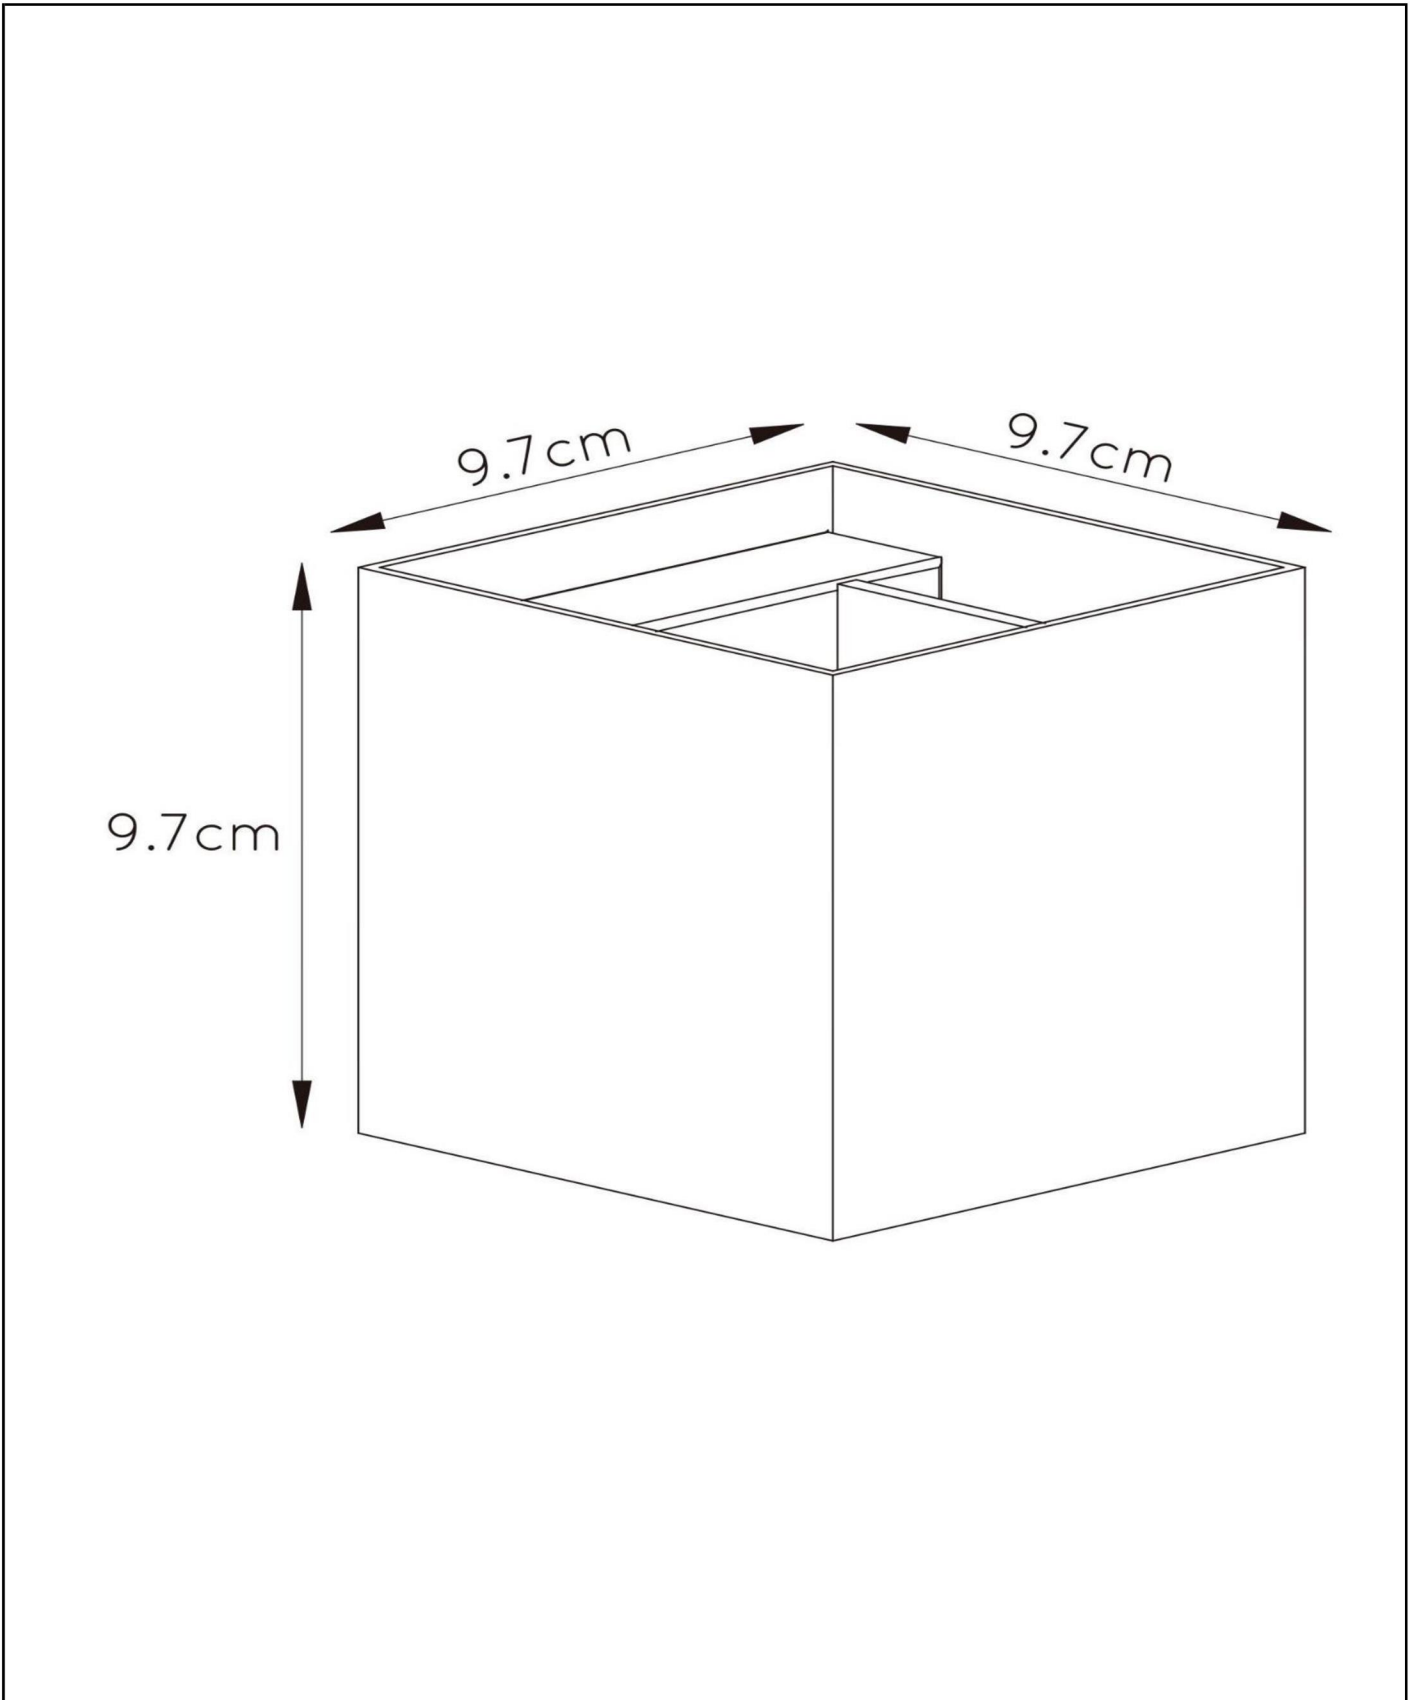

**XIO**

Item number: 09217/04/31  
EAN code: 54 1121209 1895

For more specifications or dimensions of this product please visit  
[www.lucide.com](http://www.lucide.com)