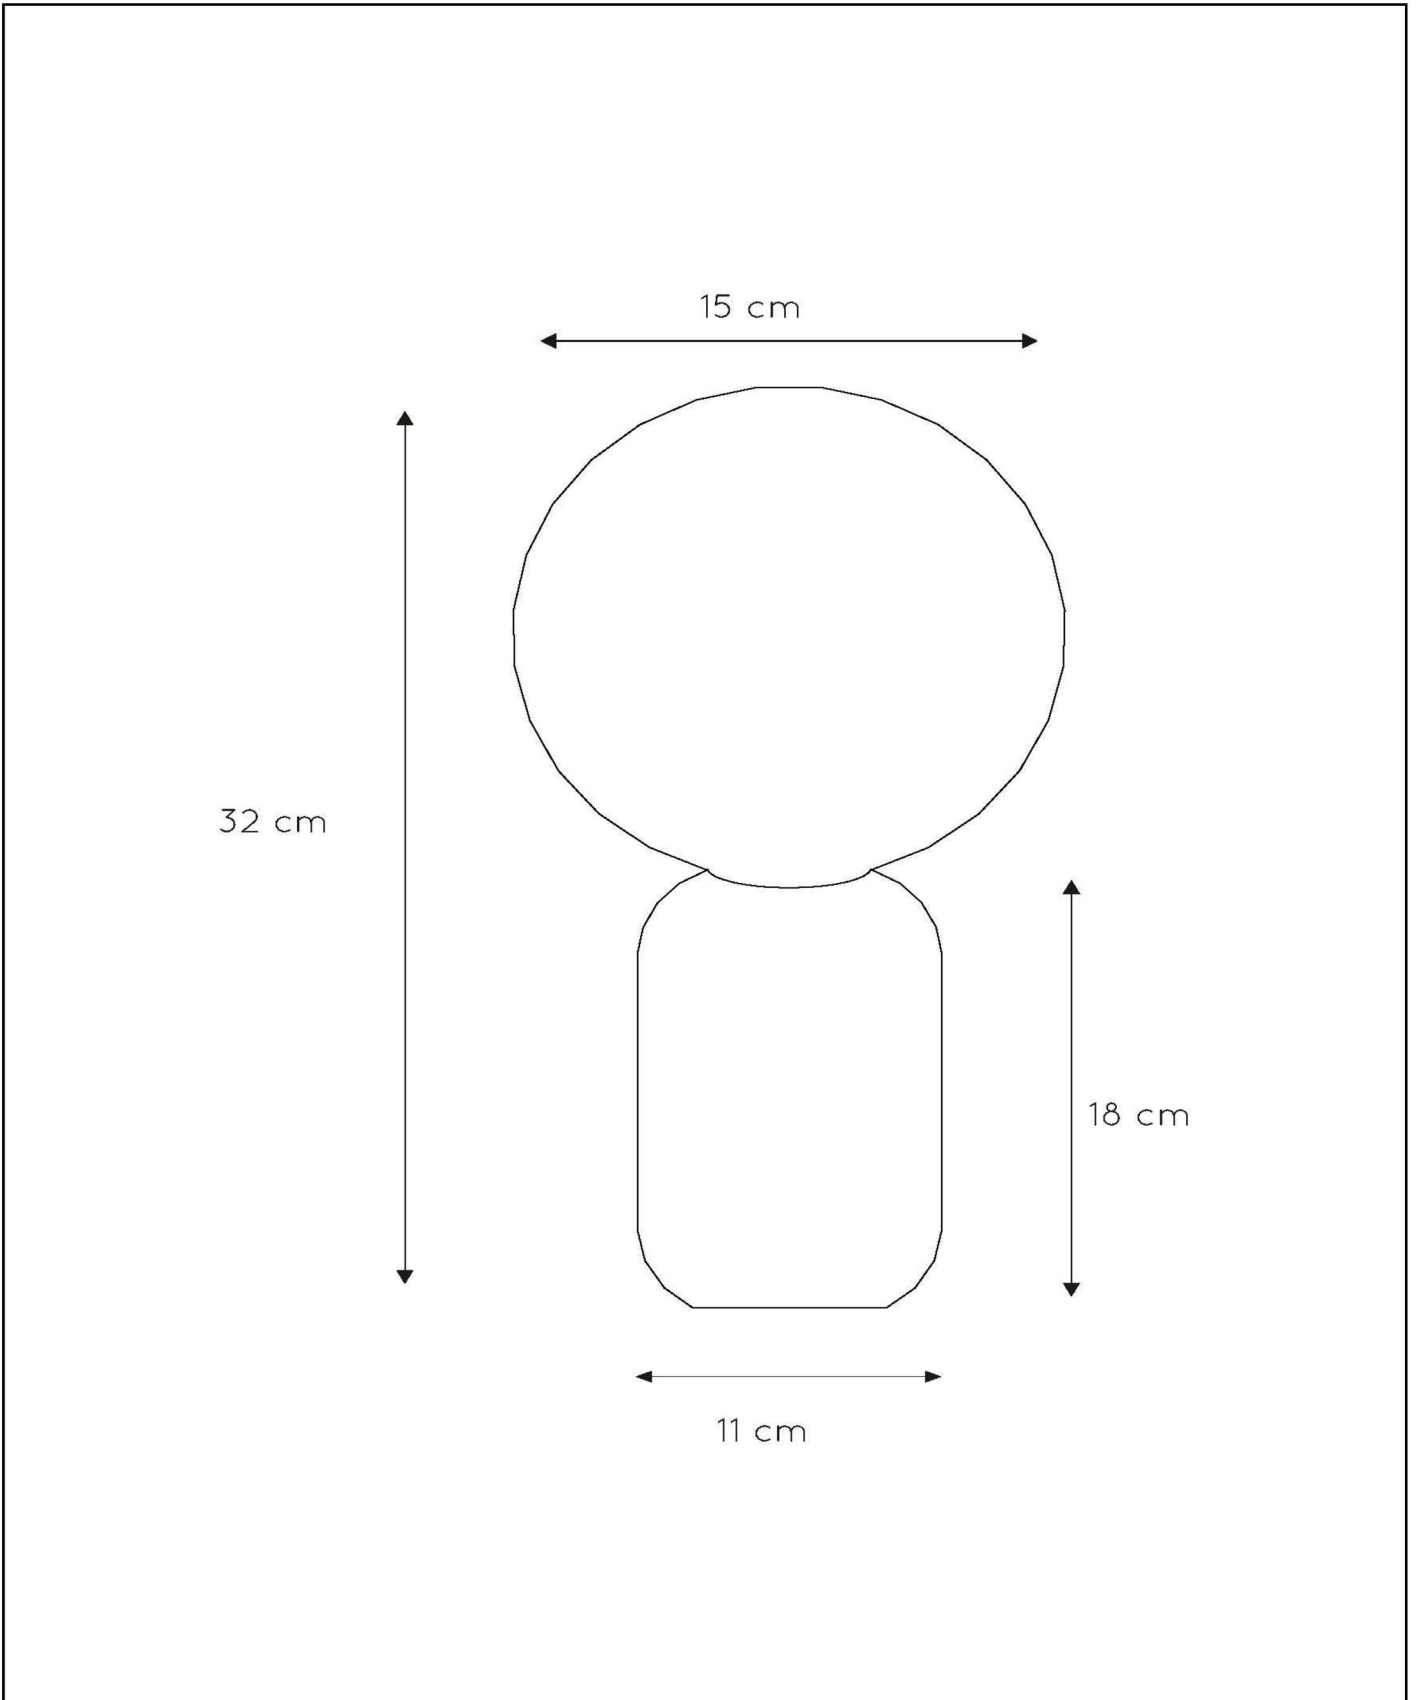

**MARBOL**

Item number: 06520/01/31  
EAN code: 54 1121206 1454

For more specifications or dimensions of this product please visit [www.lucide.com](http://www.lucide.com)