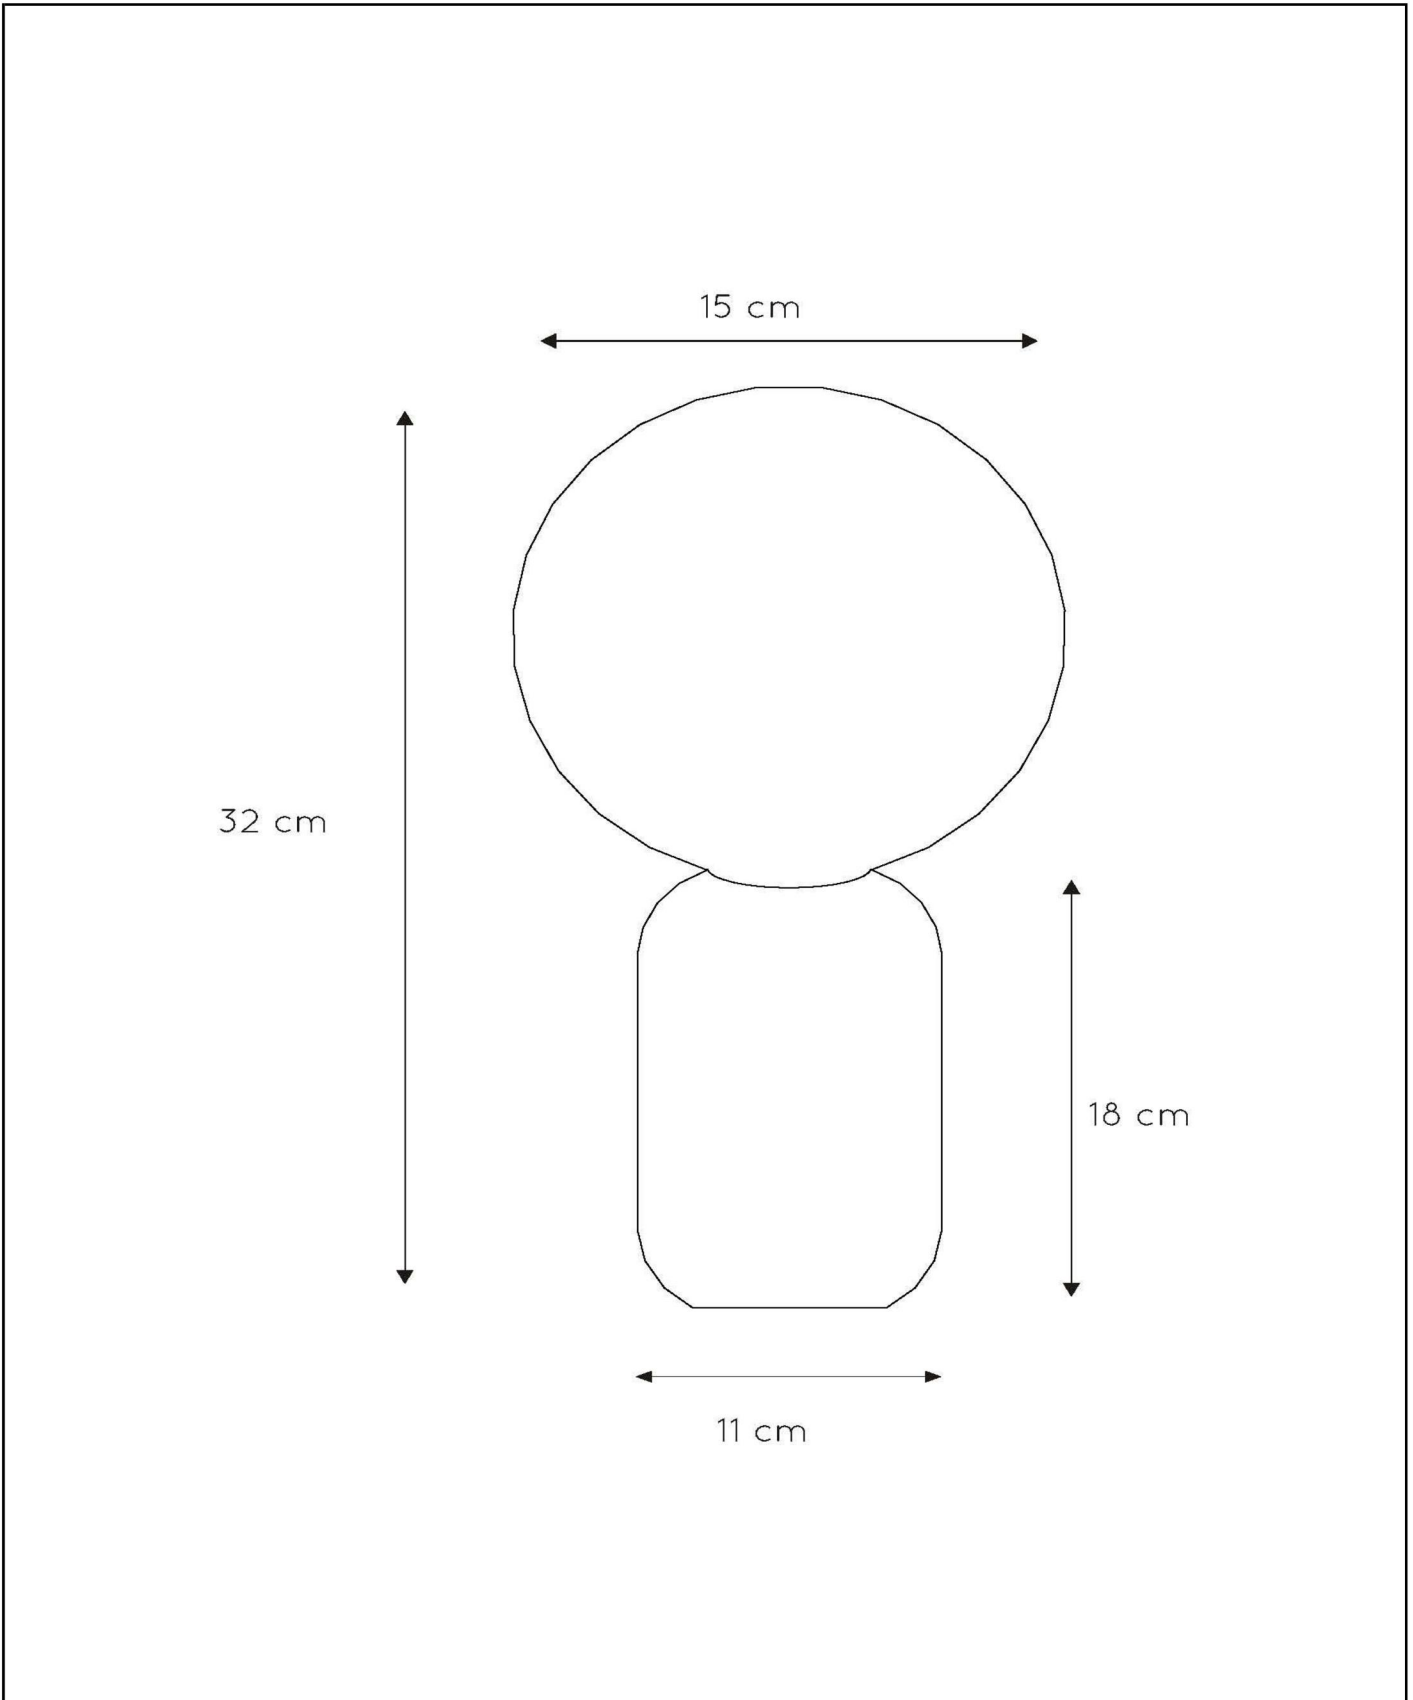

MARBOL

Item number: 06520/01/30
EAN code: 54 1121206 1447

For more specifications or dimensions of this product please visit www.lucide.com