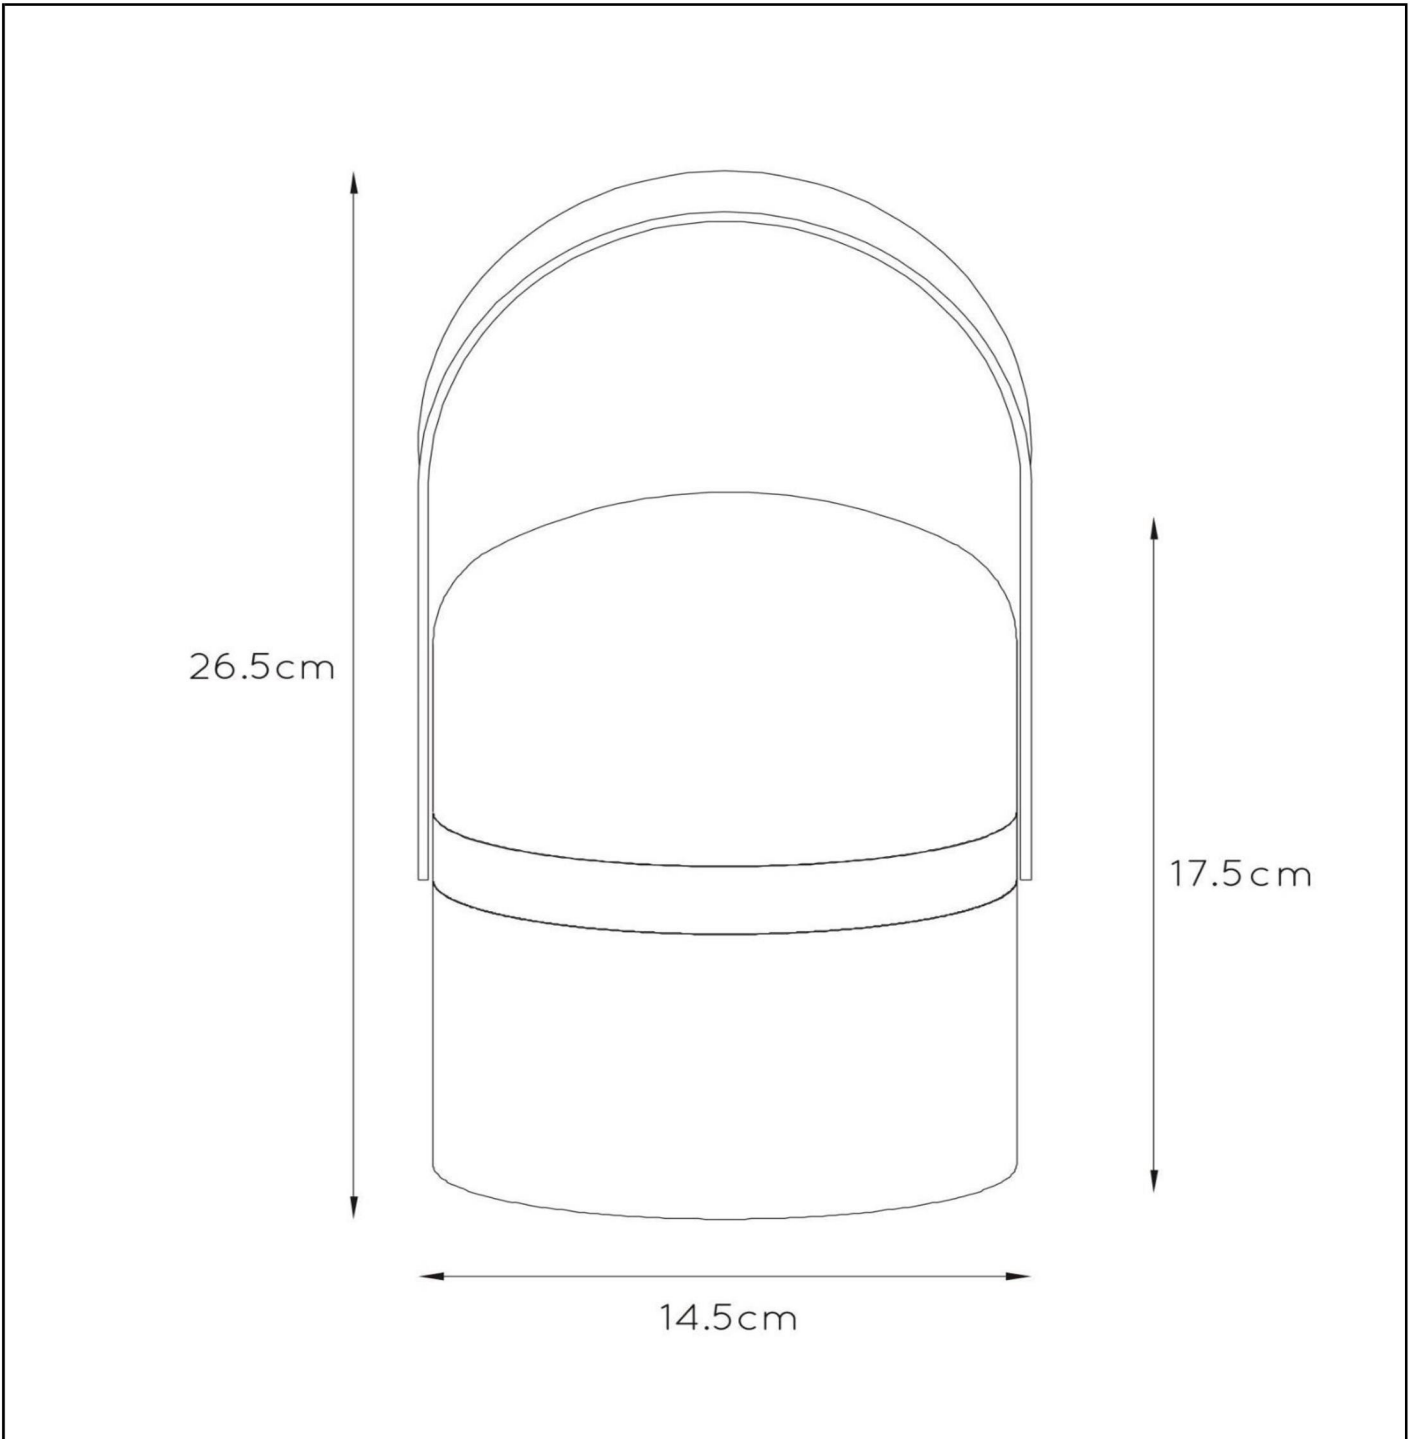

JOE

Item number: 06800/03/31
EAN code: 54 1121206 120 1

IP44

IP54

IP65

IP67

The explanation of the IP ratings can be found in the safety instructions.

For more specifications or dimensions of this product please visit www.lucide.com