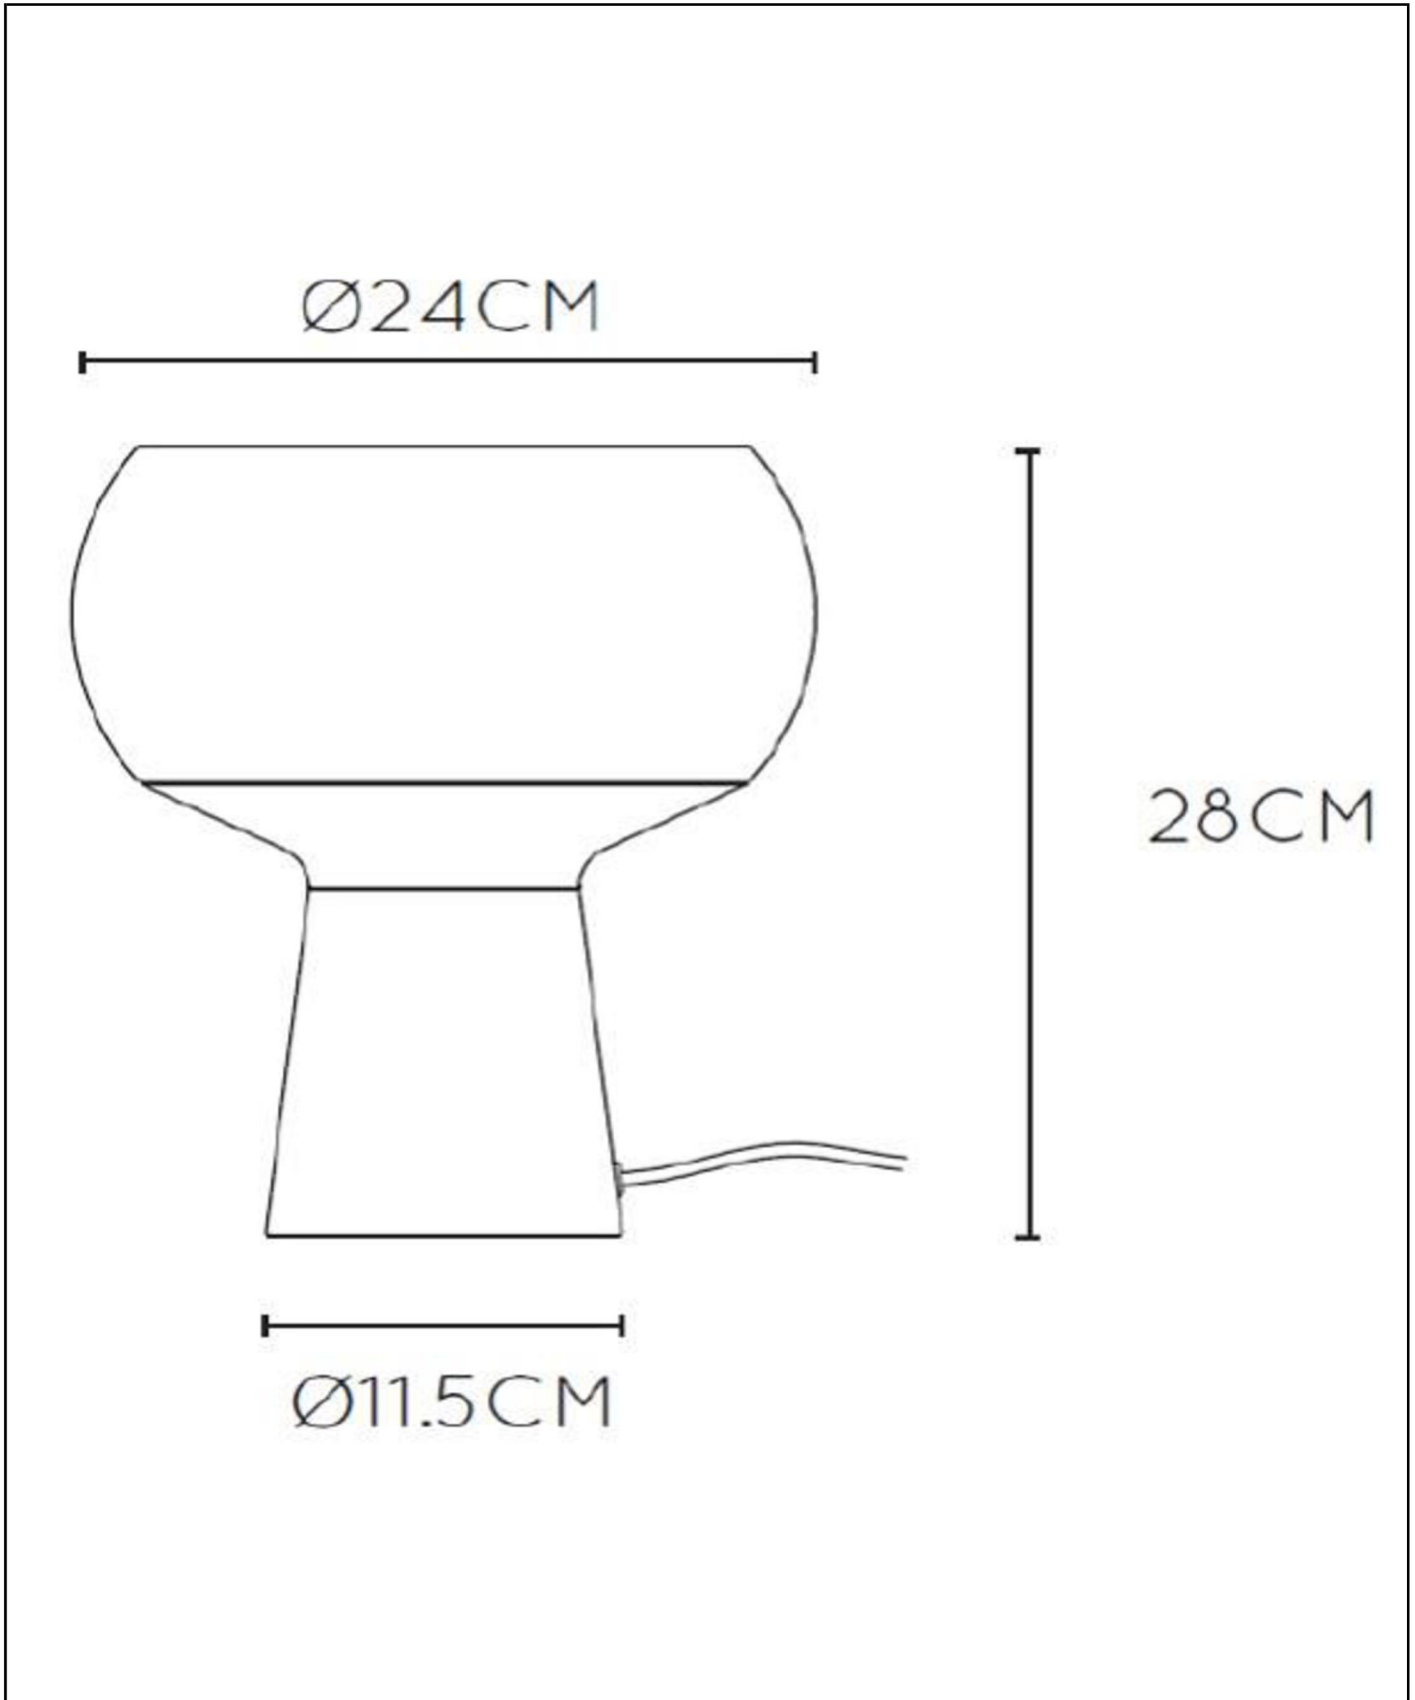

FARRIS

Item number: 05540/0133
EAN code: 54 11212051530

For more specifications or dimensions of this product please visit www.lucide.com