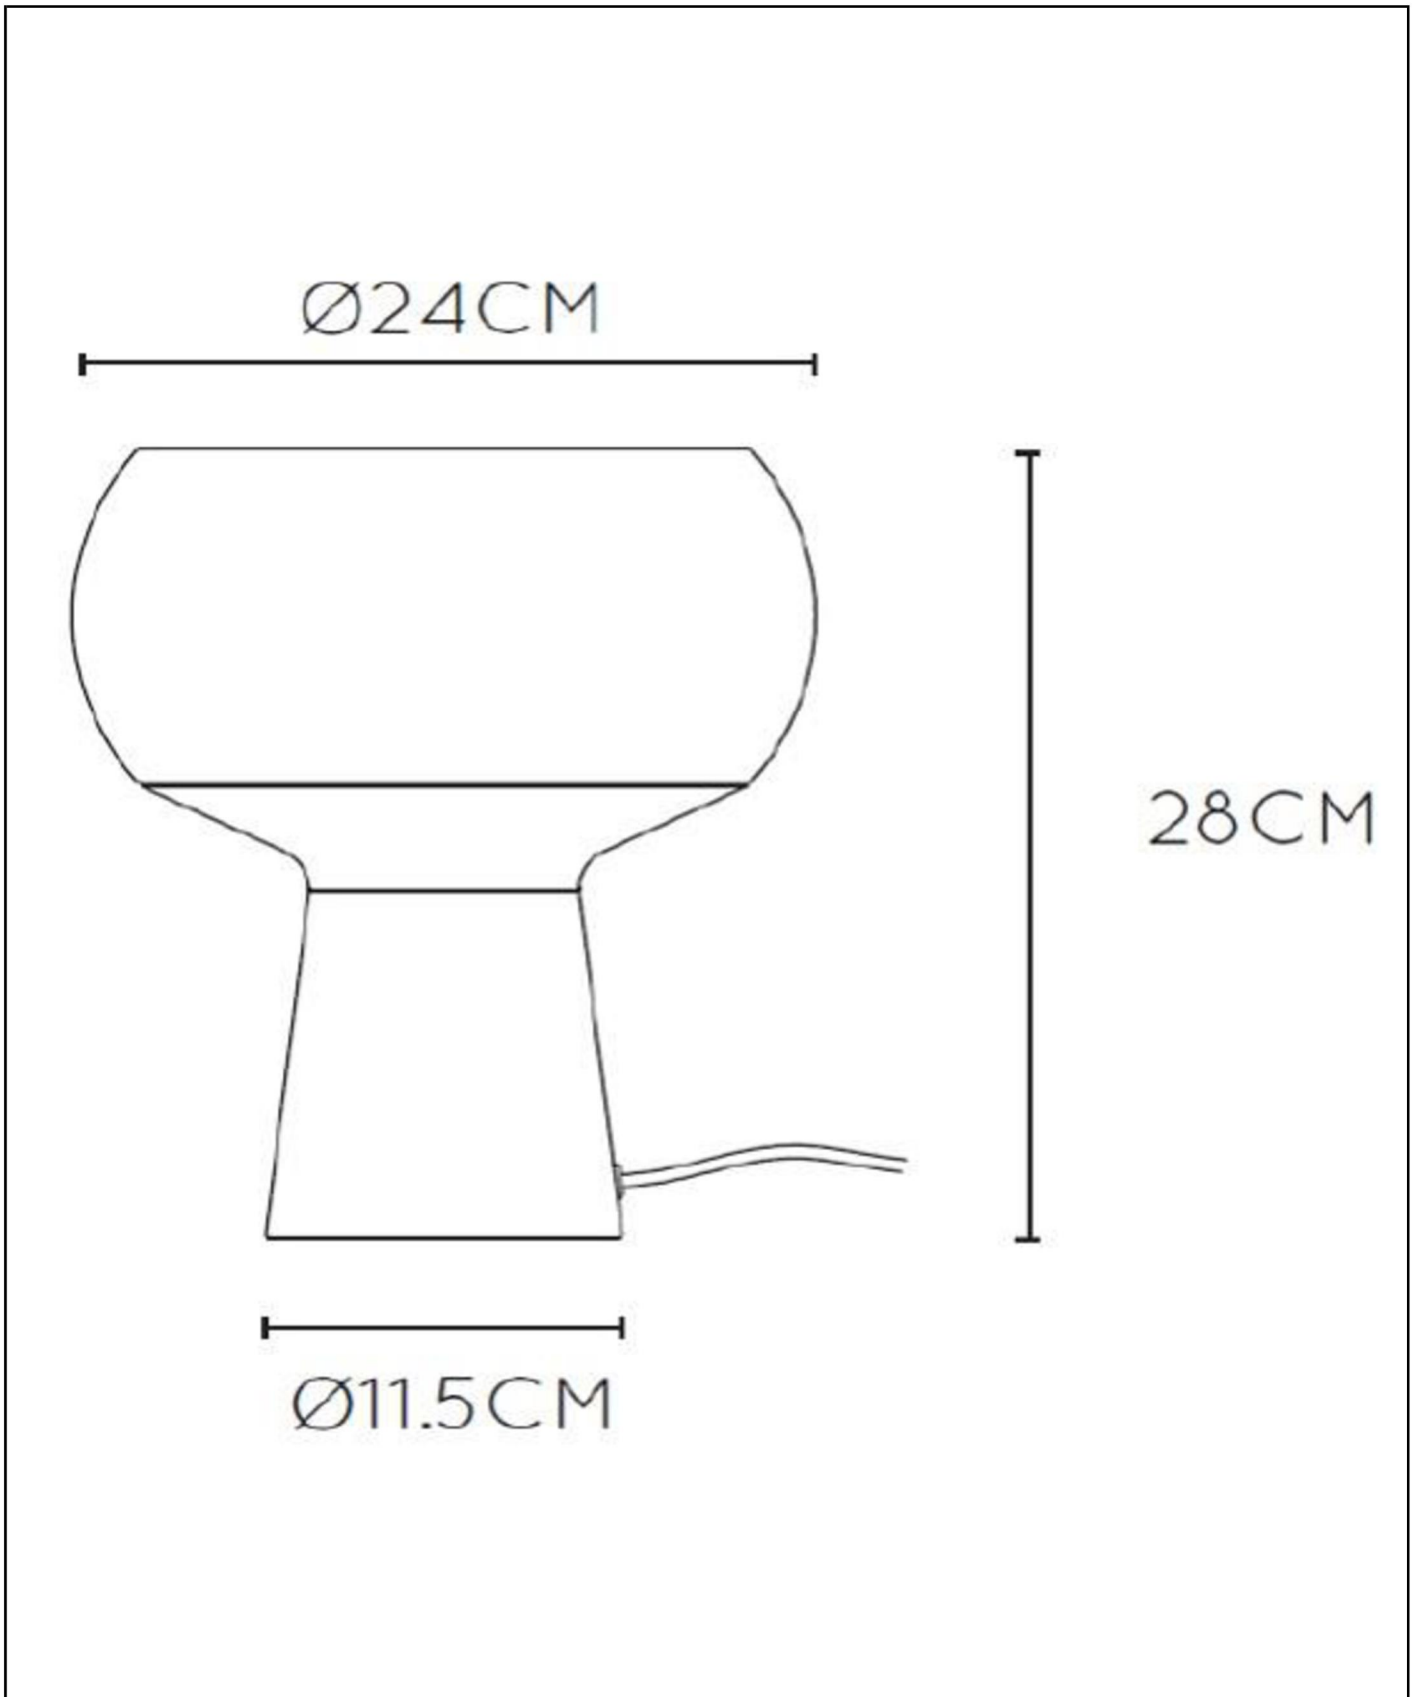

FARRIS

Item number: 05540/0130
EAN code: 54 11212051523

For more specifications or dimensions of this product please visit www.lucide.com