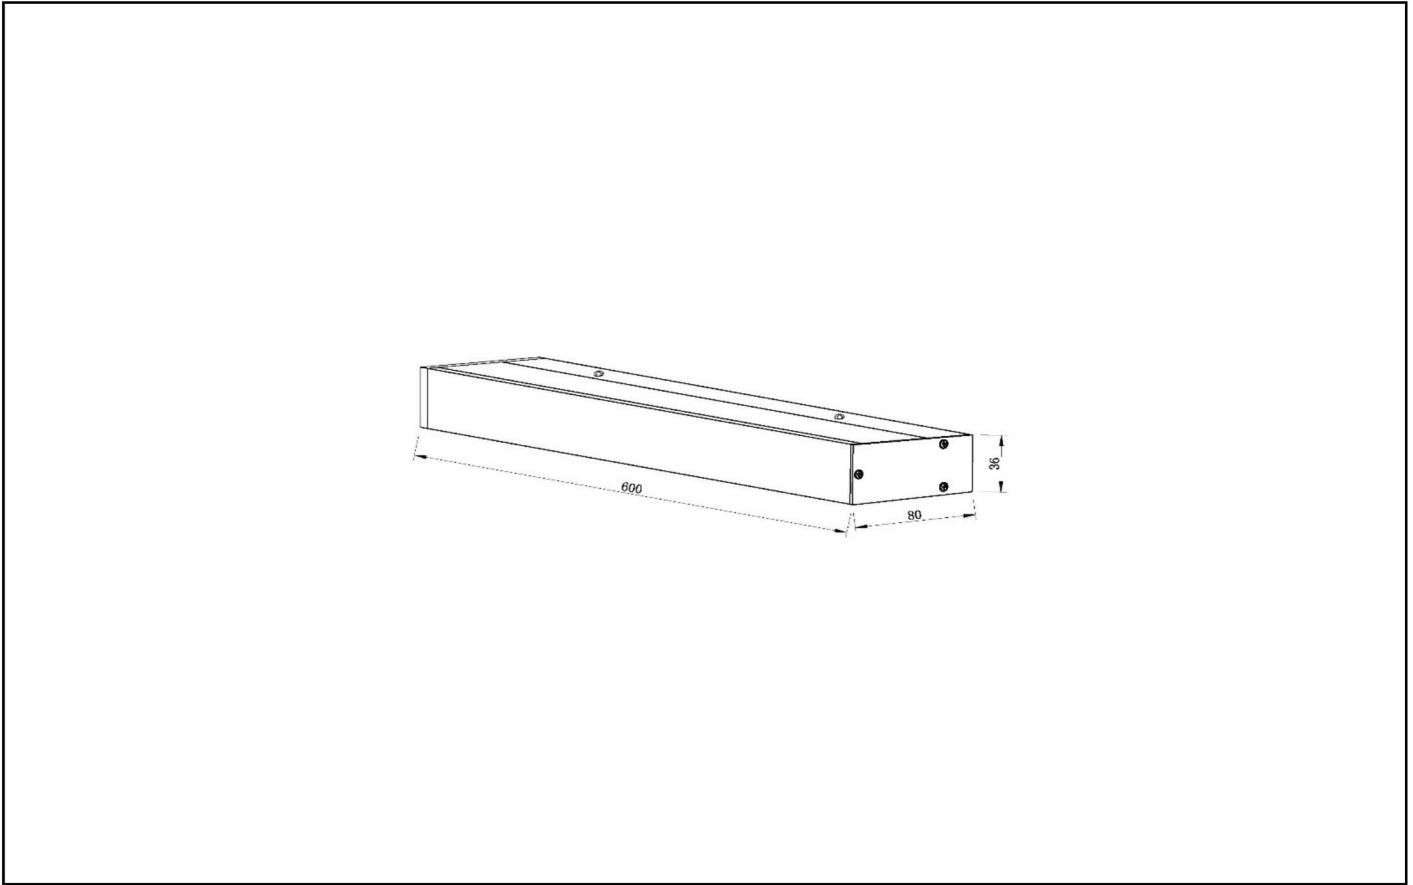

ALEXA

Item number: 04210/08/02
 EAN code: 54 112120 40510

Installation of items in bathroom:

The explanation of the IP ratings can be found in the safety instructions.

For more specifications or dimensions of this product please visit www.lucide.com