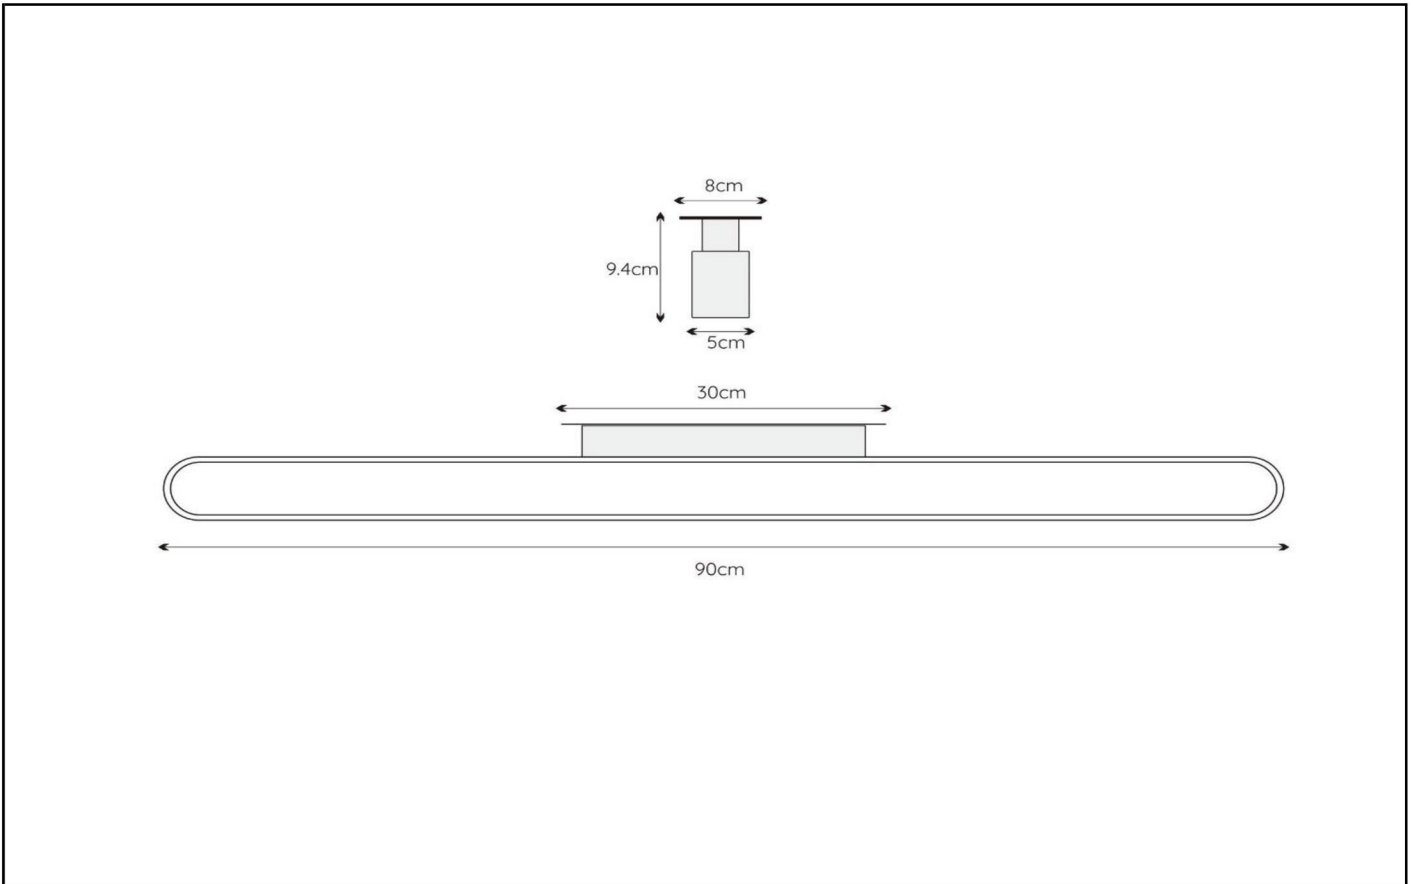

**MADÉLON**

Item number: 04209/18/30  
 EAN code: 54 112120 40473

**Installation of items in bathroom:**

The explanation of the IP ratings can be found in the safety instructions.

For more specifications or dimensions of this product please visit [www.lucide.com](http://www.lucide.com)