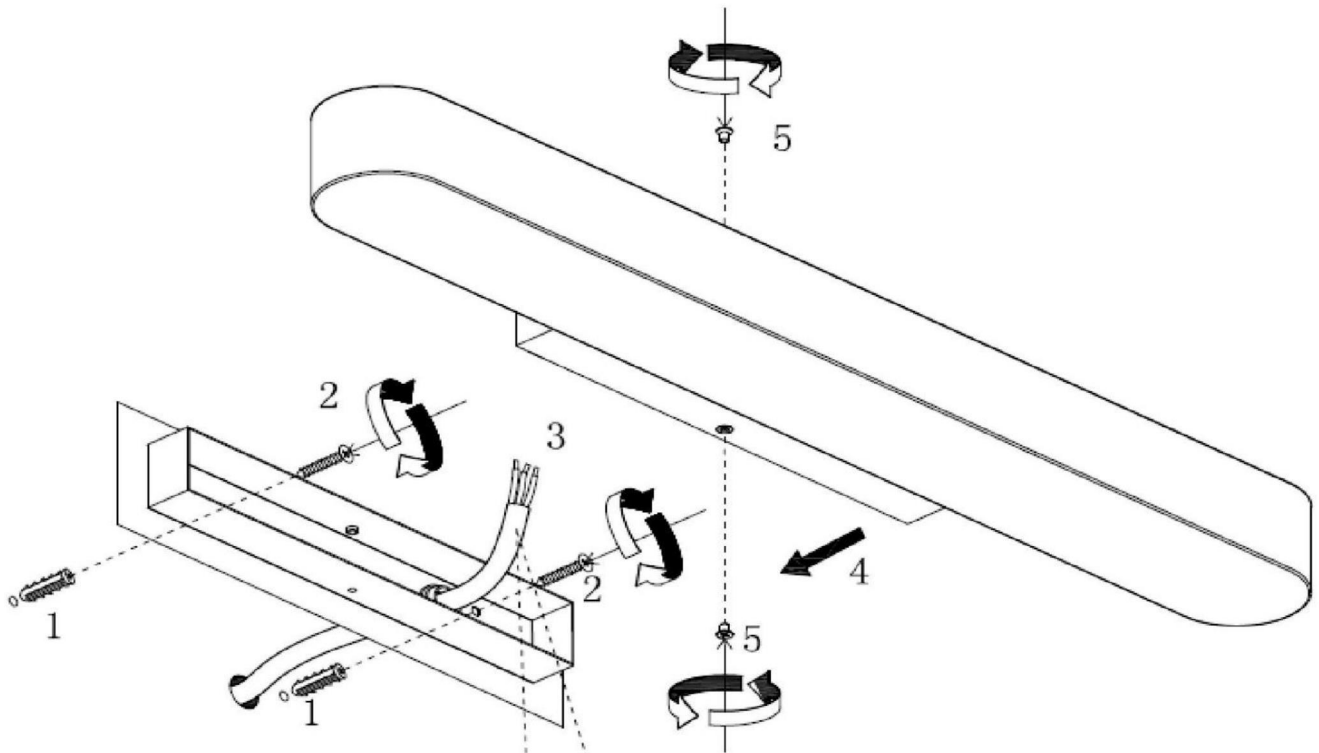

## MADÉLON

Item number: 04209/18/30  
 EAN code: 54 112120 40473

Fitting wire colour	Connect to	Household circuit
Blue	Connect to	(Neutral- Blue or Black)
Green/Yellow	Connect to	(Earth- Green or Green/ Yellow)
Brown	Connect to	(Live- Red or Brown or white)