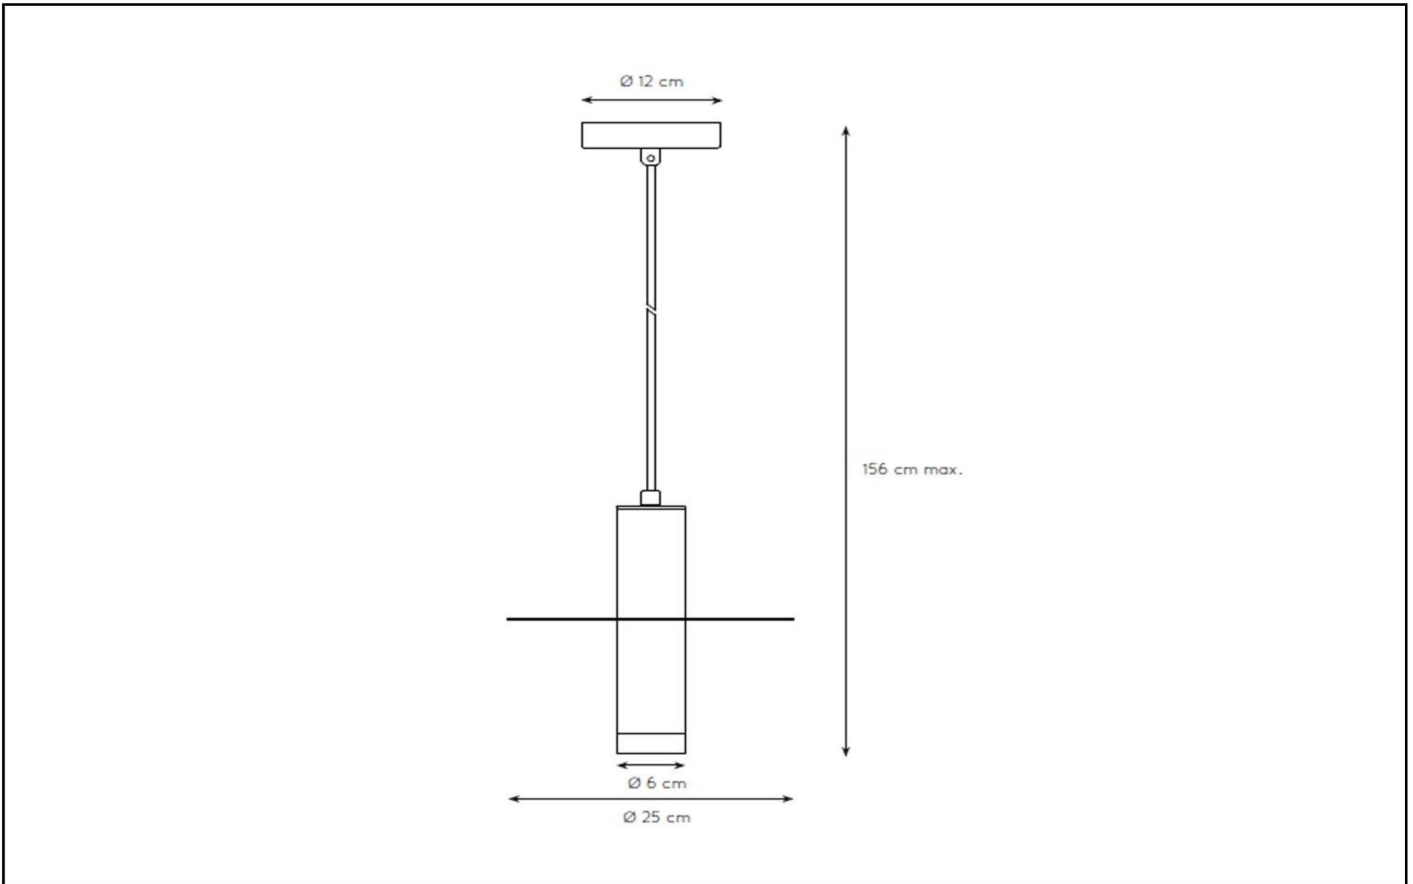

SELIN

Item number: 03444/0131
 EAN code: 54 11212031785

Installation of items in bathroom:

The explanation of the IP ratings can be found in the safety instructions.

For more specifications or dimensions of this product please visit www.lucide.com