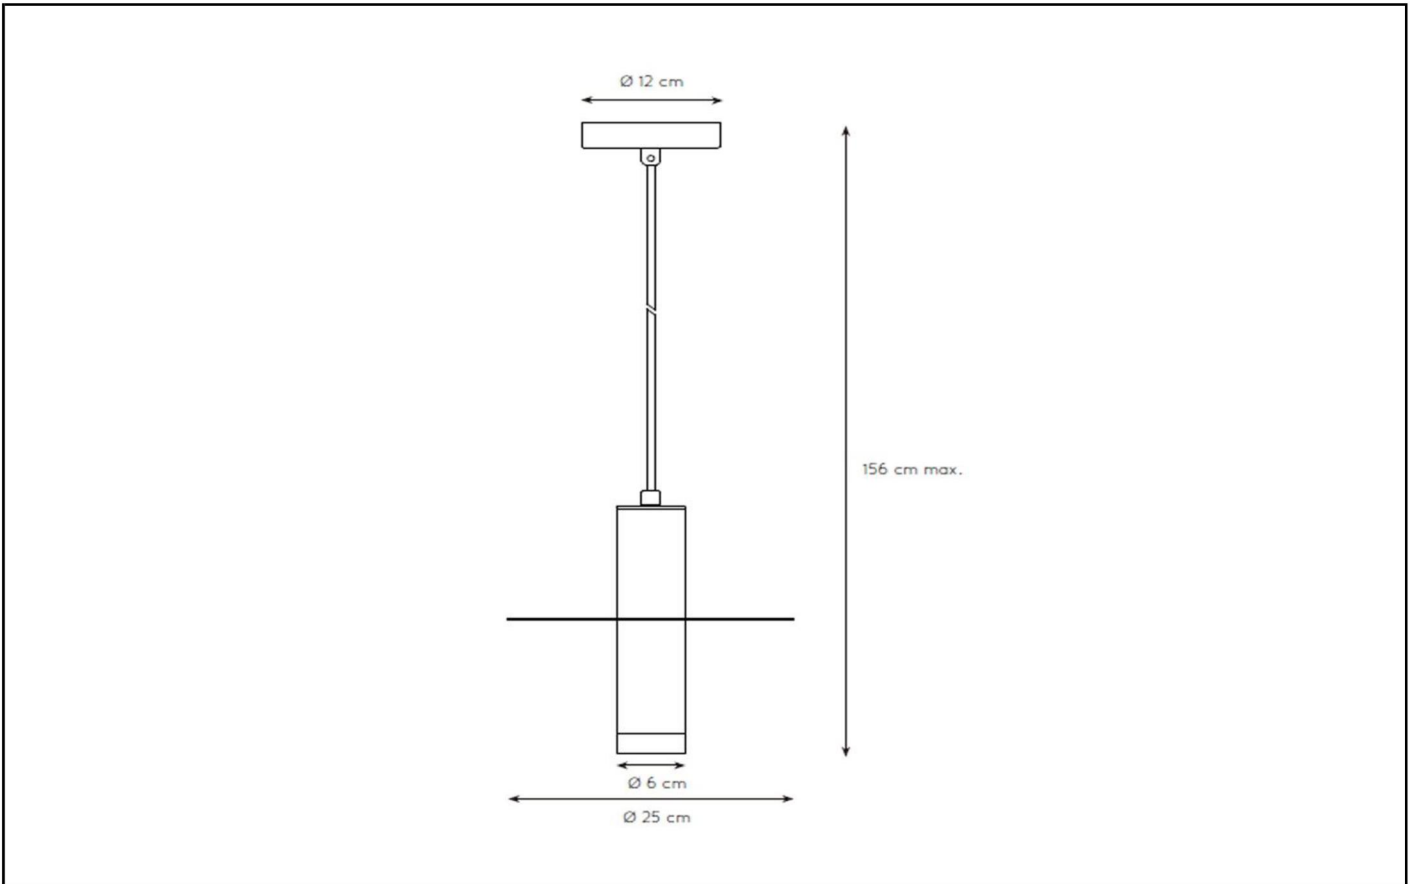

## SELIN

Item number: 03444/0130  
 EAN code: 54 11212031778

### Installation of items in bathroom:

The explanation of the IP ratings can be found in the safety instructions.

For more specifications or dimensions of this product please visit [www.lucide.com](http://www.lucide.com)