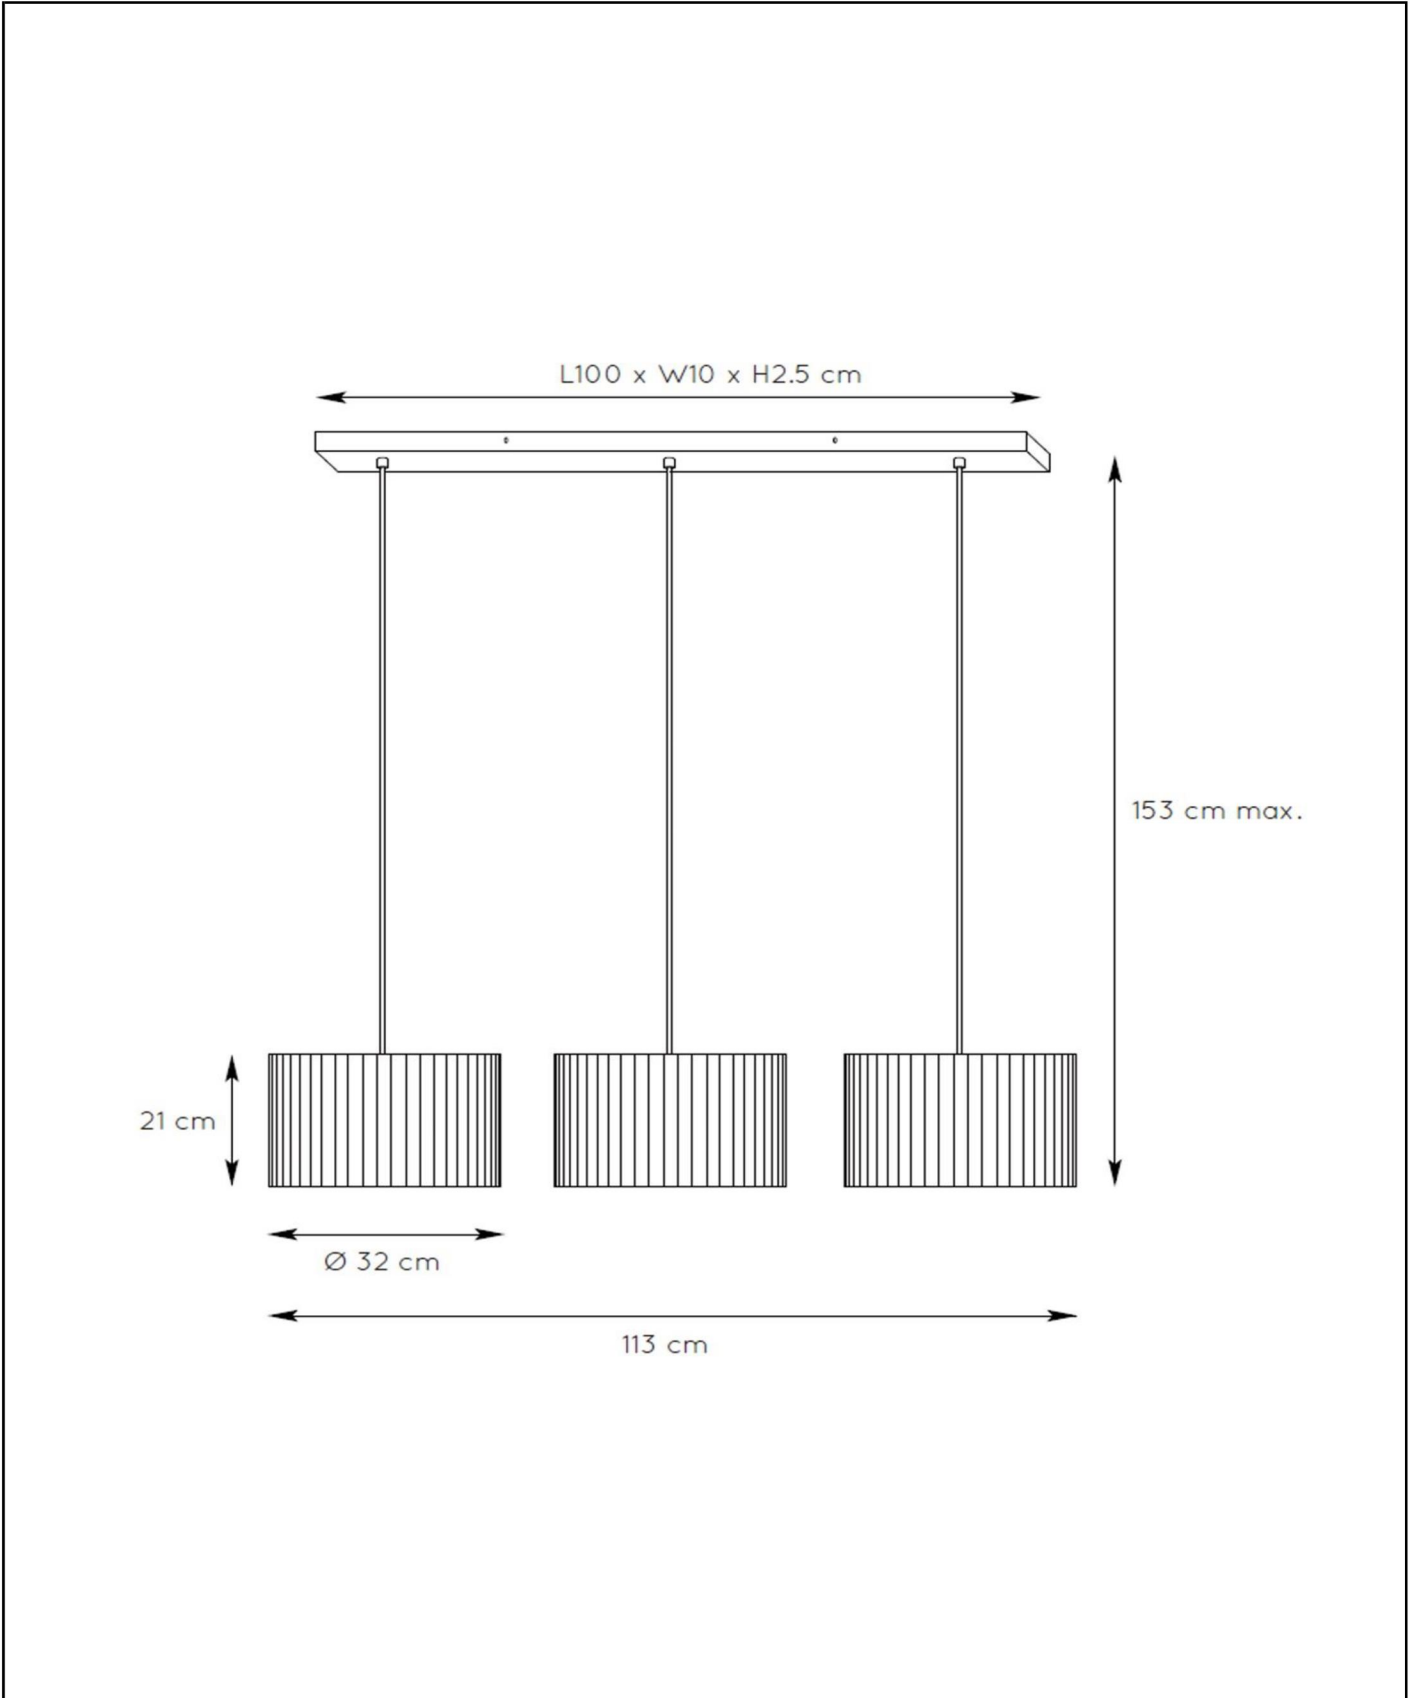

**MAGIUS**

Item number: 03429/03/30  
 EAN code: 54 1121203 1693

For more specifications or dimensions of this product please visit [www.lucide.com](http://www.lucide.com)