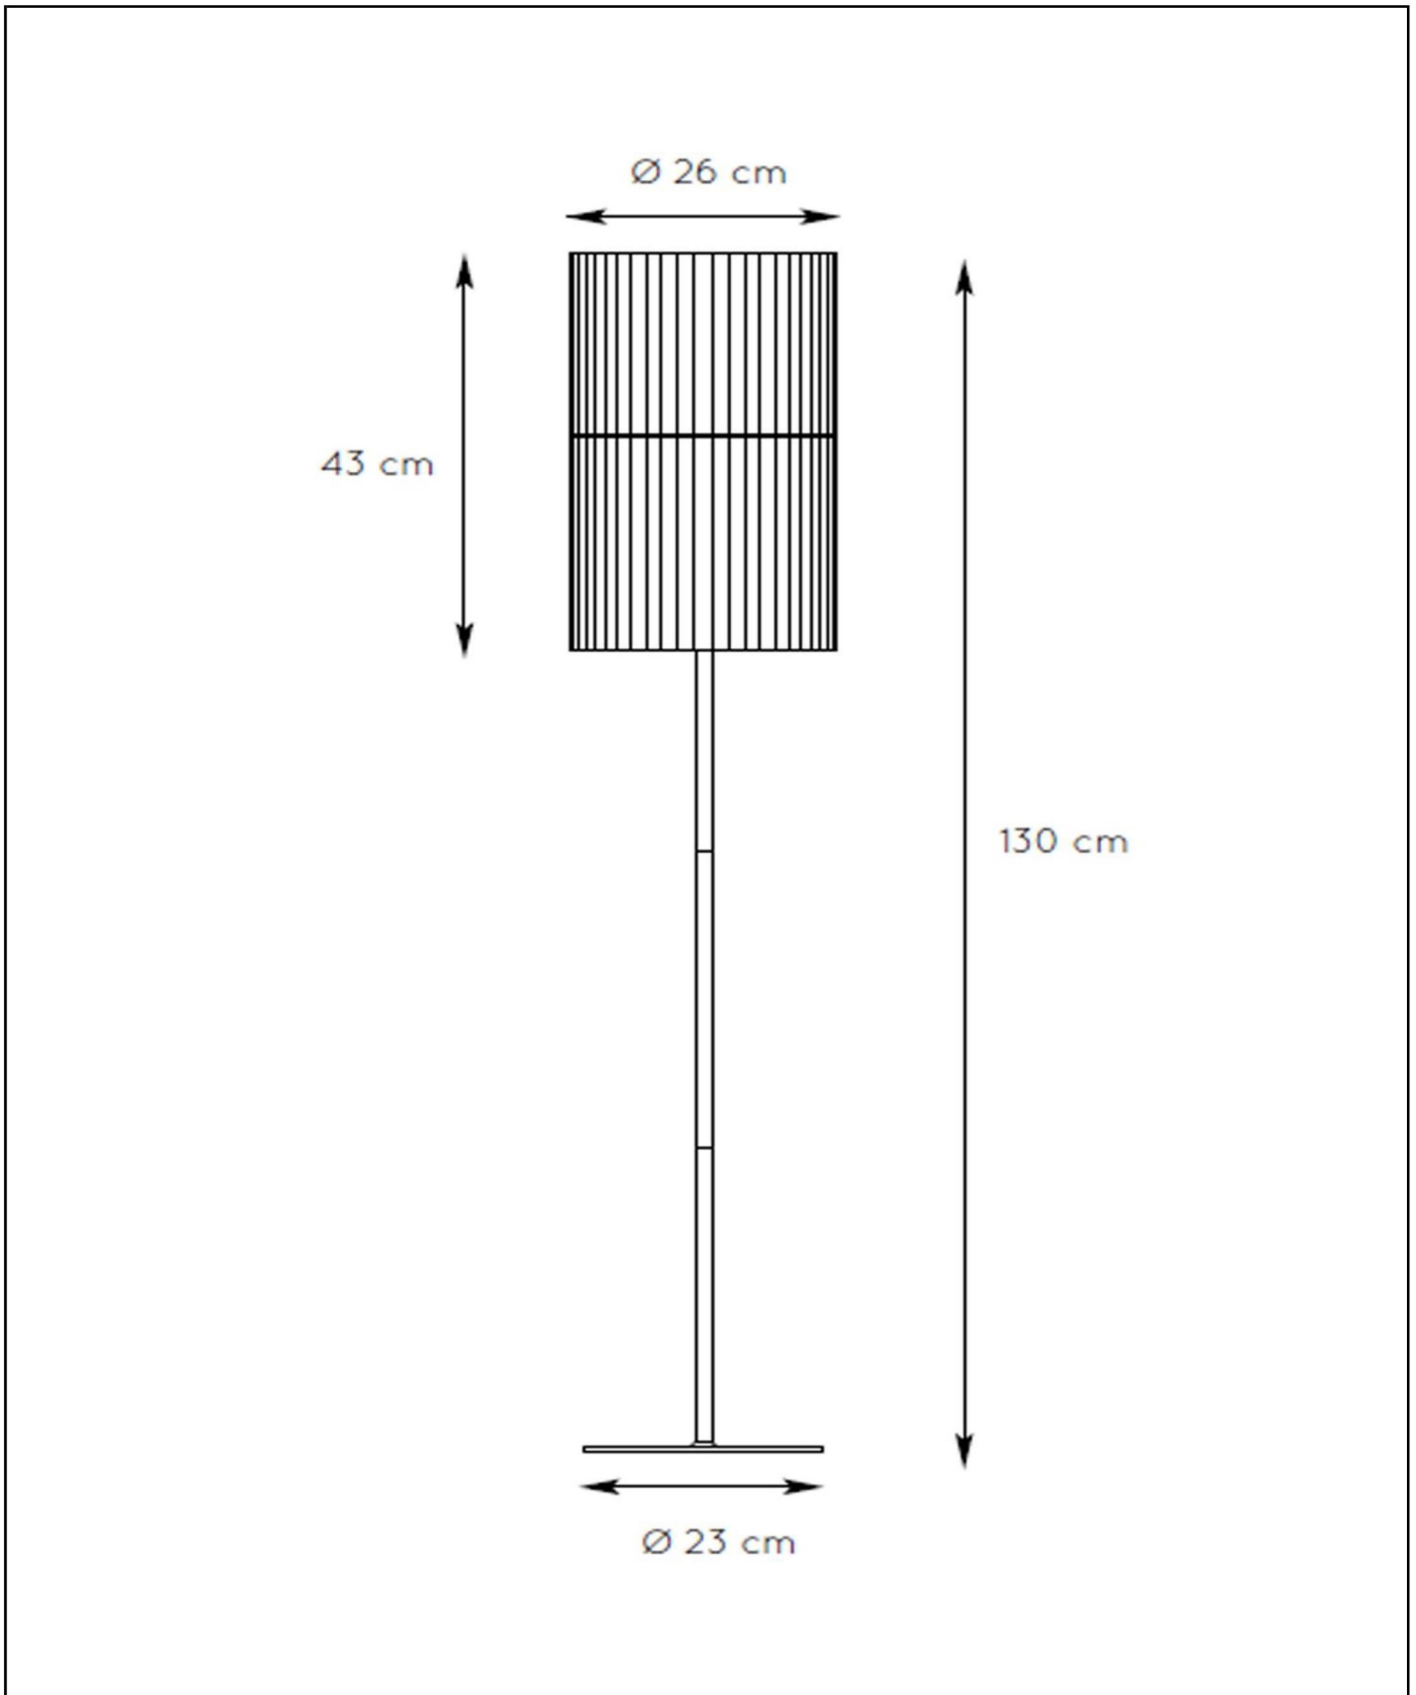

**JANTINE**

Item number: 03740/8172  
EAN code: 54 1121203 1686

For more specifications or dimensions of this product please visit  
[www.lucide.com](http://www.lucide.com)