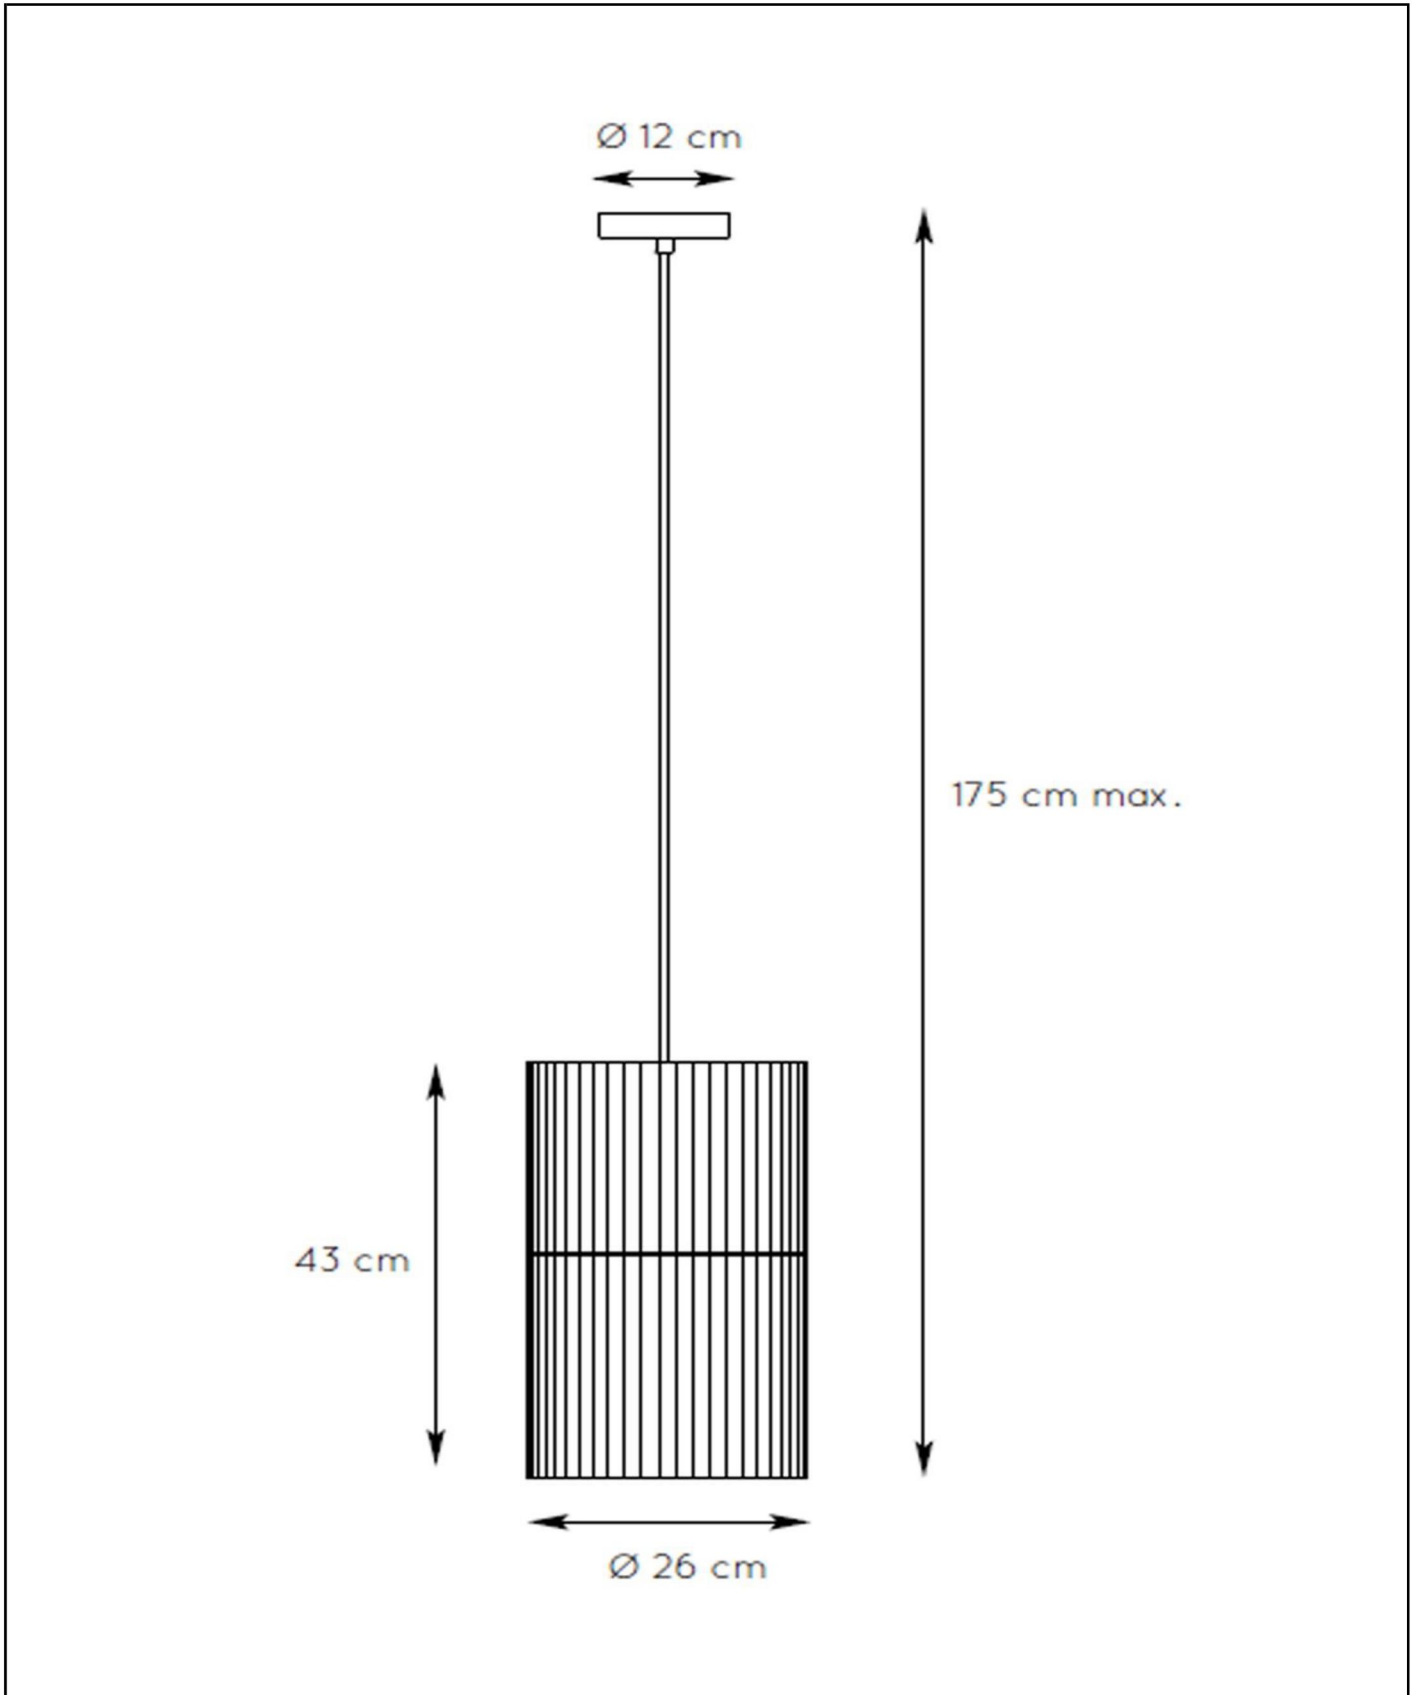

JANTINE

Item number: 03440/0172
 EAN code: 54 1121203 1679

For more specifications or dimensions of this product please visit www.lucide.com