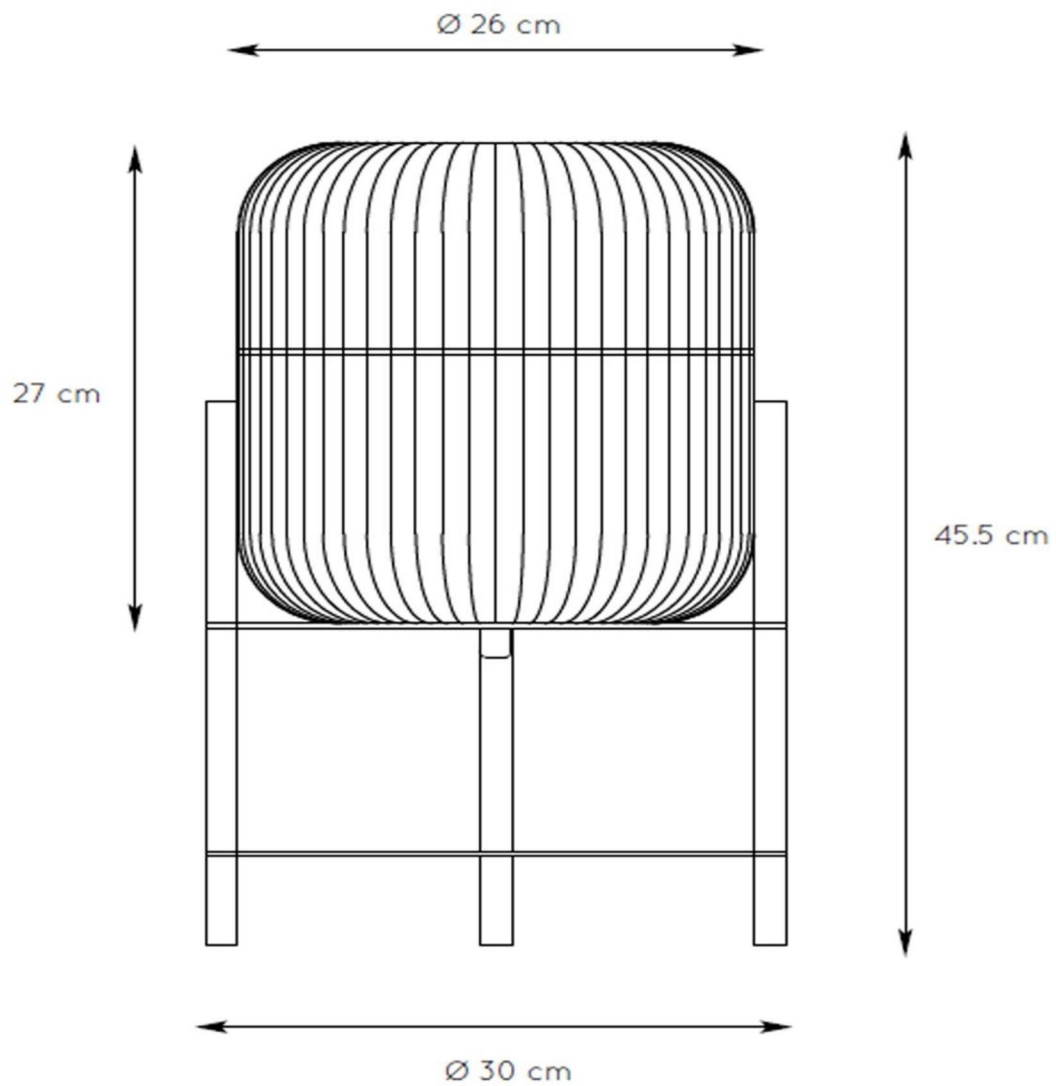

**HERMINE**

Item number: 035410130

EAN code: 54 1121203 1655

For more specifications or dimensions of this product please visit  
[www.lucide.com](http://www.lucide.com)