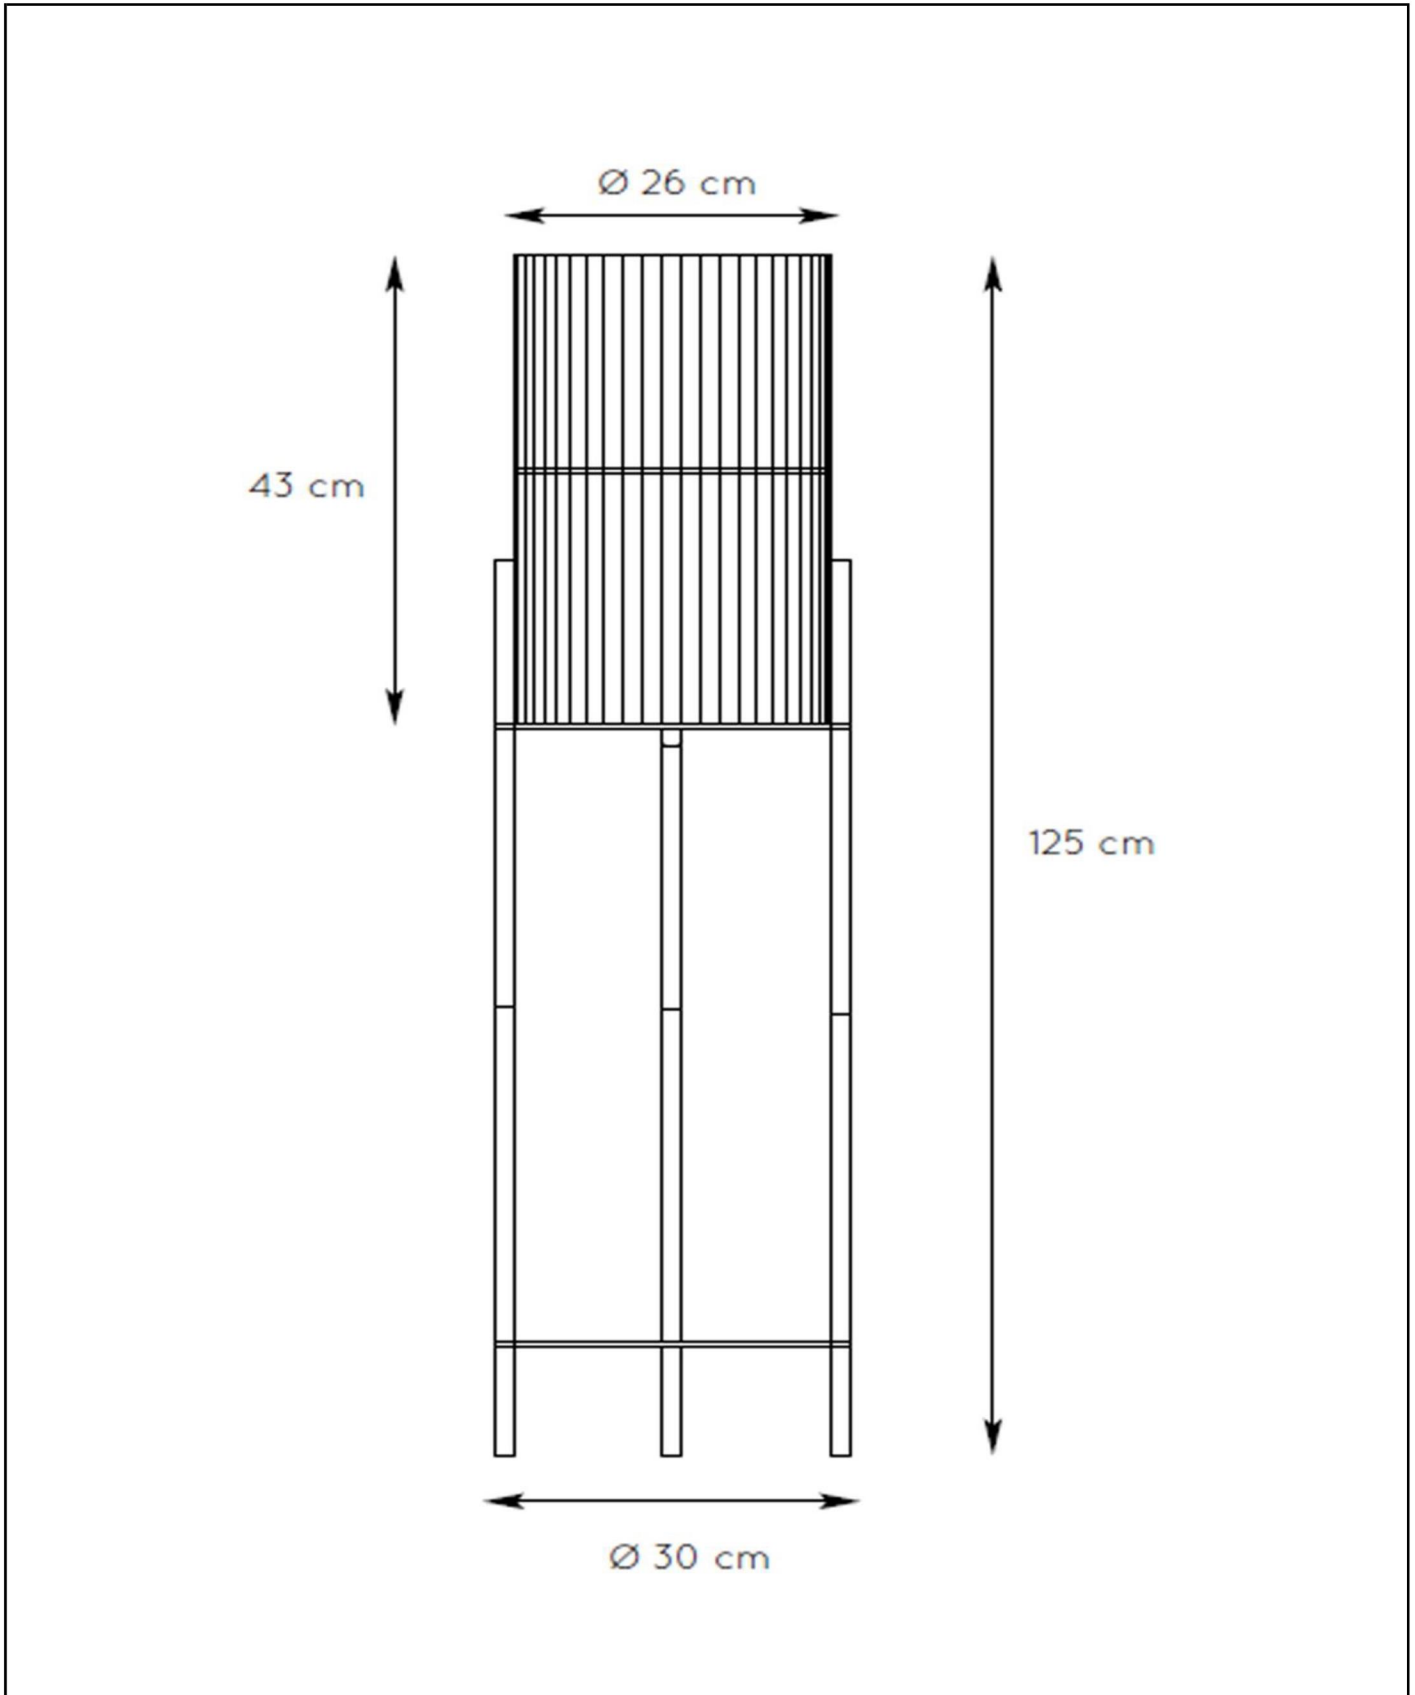

JANTINE

Item number: 03740/0172
EAN code: 54 11212031648

For more specifications or dimensions of this product please visit www.lucide.com