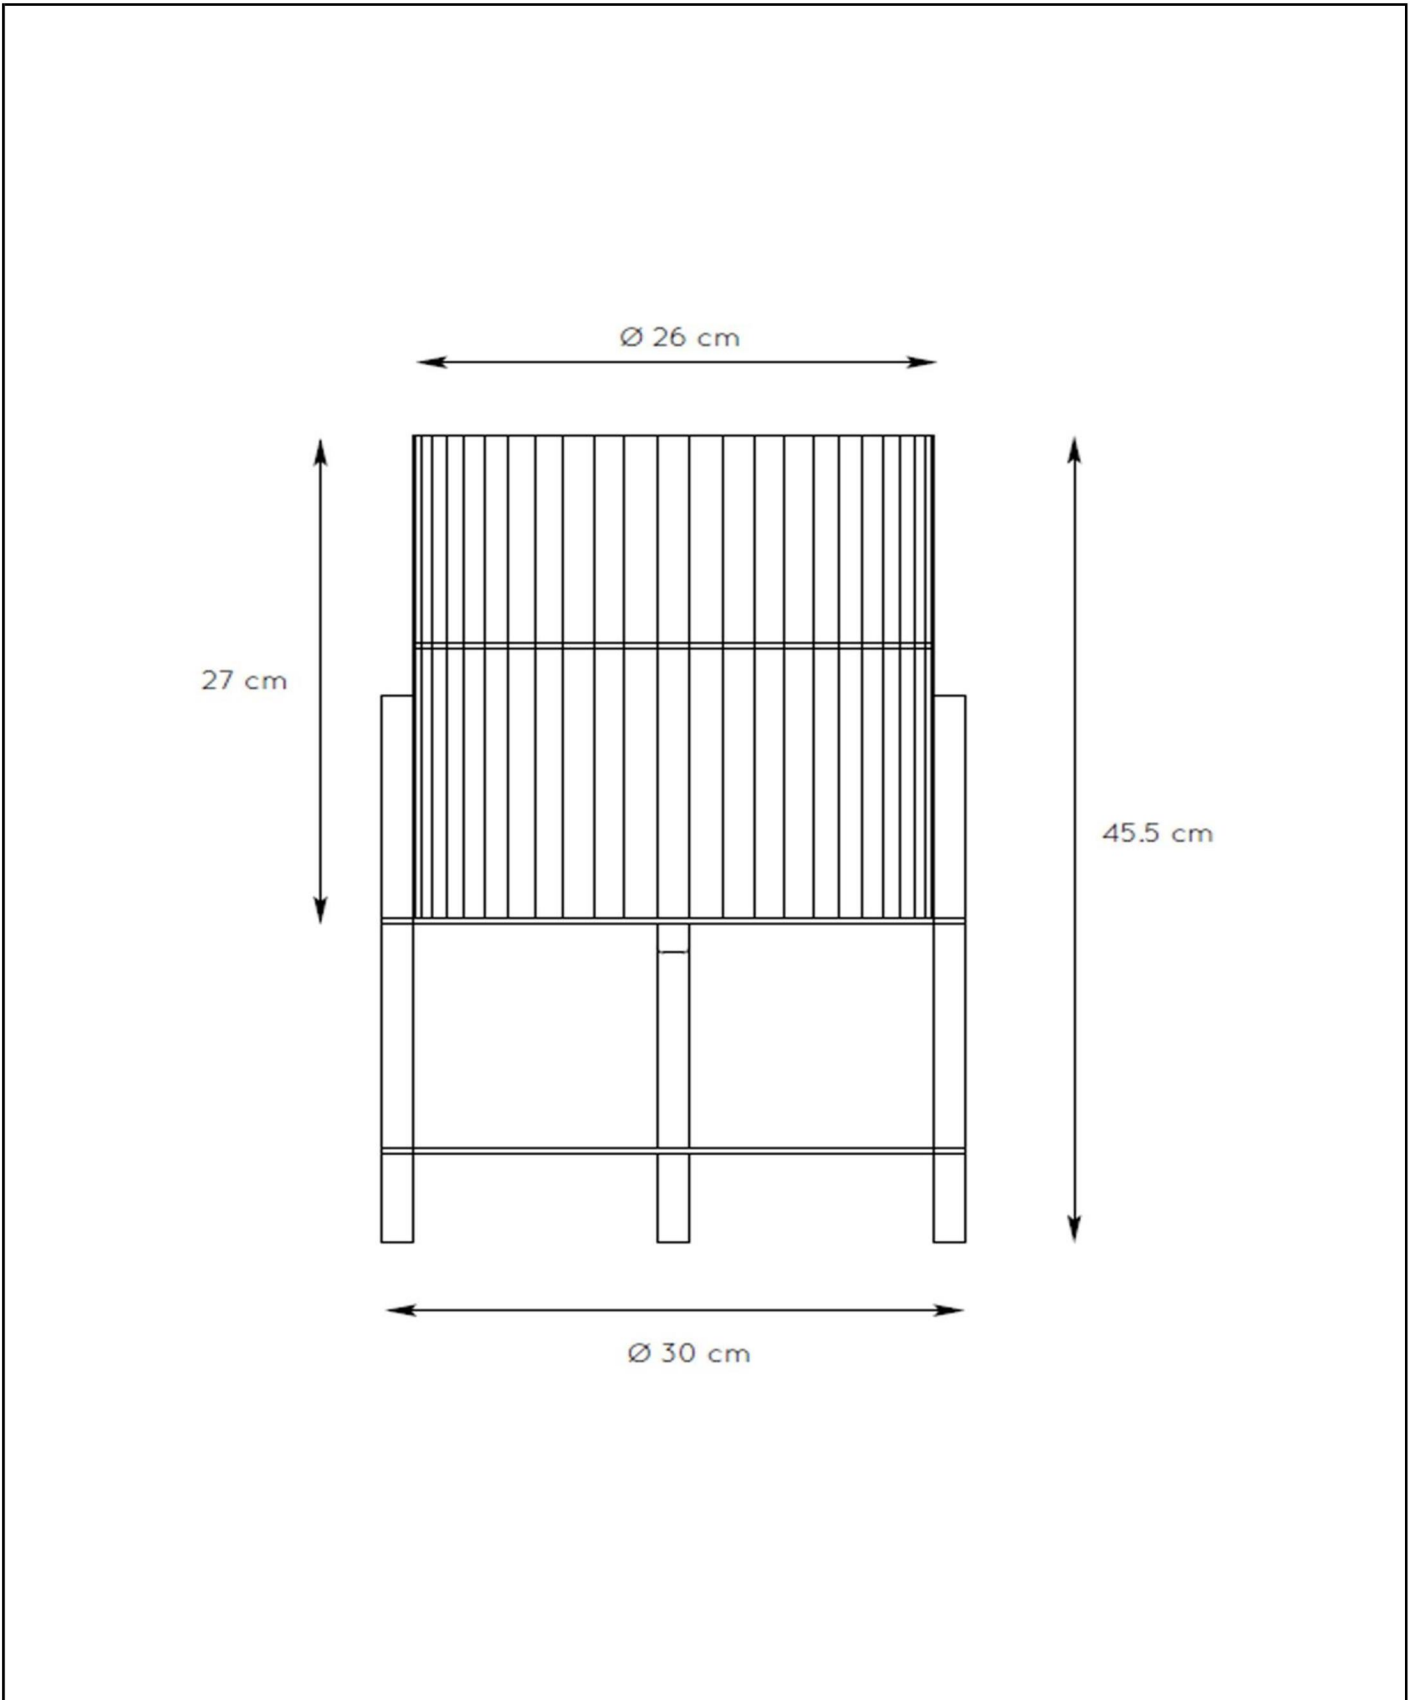

**JANTINE**

Item number: 03540/0172  
 EAN code: 54 1121203 1631

For more specifications or dimensions of this product please visit [www.lucide.com](http://www.lucide.com)