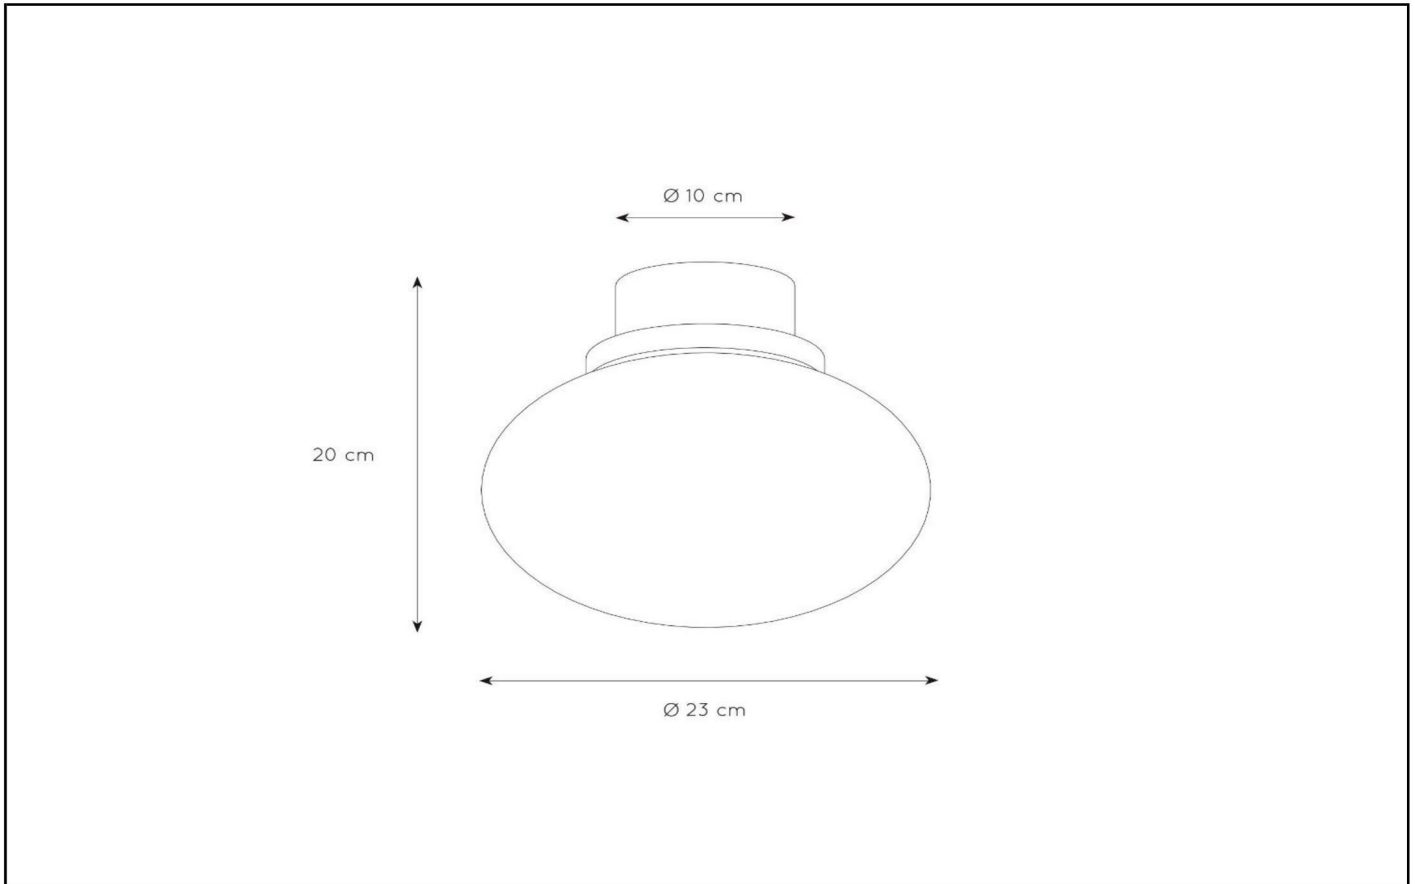

**LORENA**

Item number: 03140/23/65  
 EAN code: 54 112120 31624

**Installation of items in bathroom:**

The explanation of the IP ratings can be found in the safety instructions.

For more specifications or dimensions of this product please visit [www.lucide.com](http://www.lucide.com)