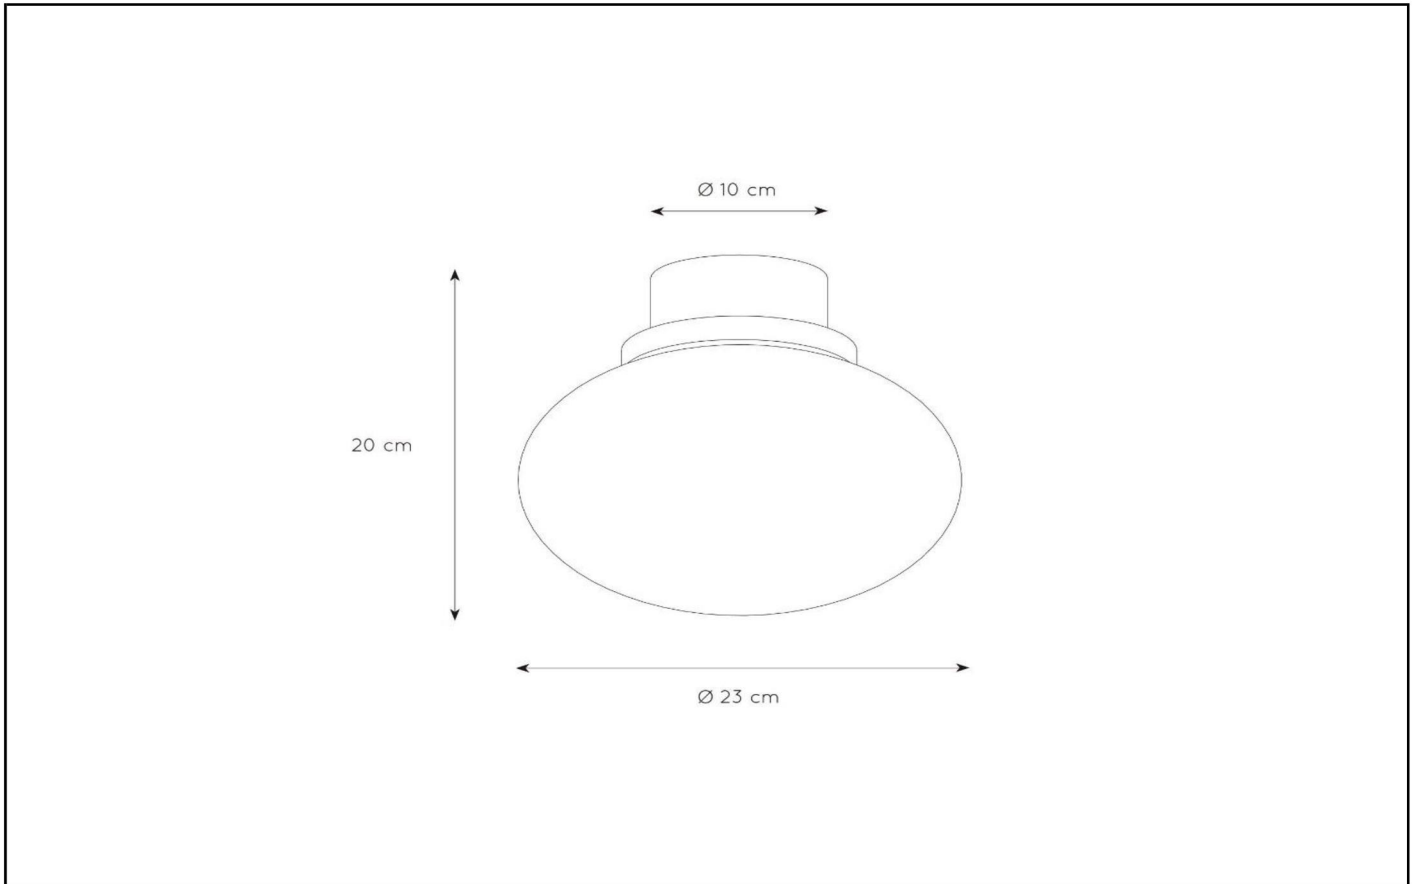

LORENA

Item number: 03140/23/62
 EAN code: 54 112120 3 16 17

Installation of items in bathroom:

The explanation of the IP ratings can be found in the safety instructions.

For more specifications or dimensions of this product please visit www.lucide.com