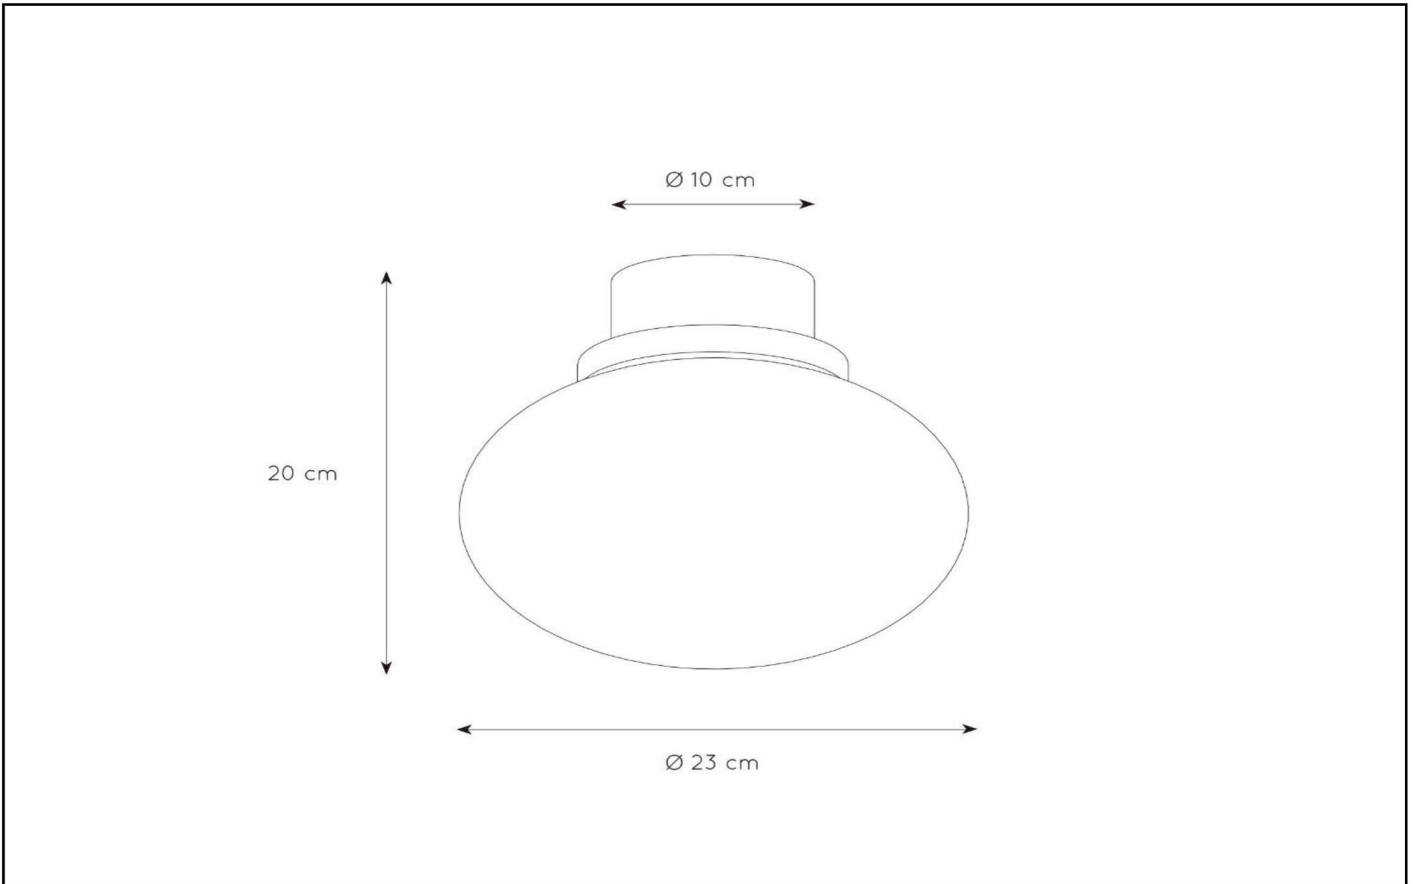

LORENA

Item number: 03140/23/61
 EAN code: 54 11212031600

Installation of items in bathroom:

The explanation of the IP ratings can be found in the safety instructions.

For more specifications or dimensions of this product please visit www.lucide.com