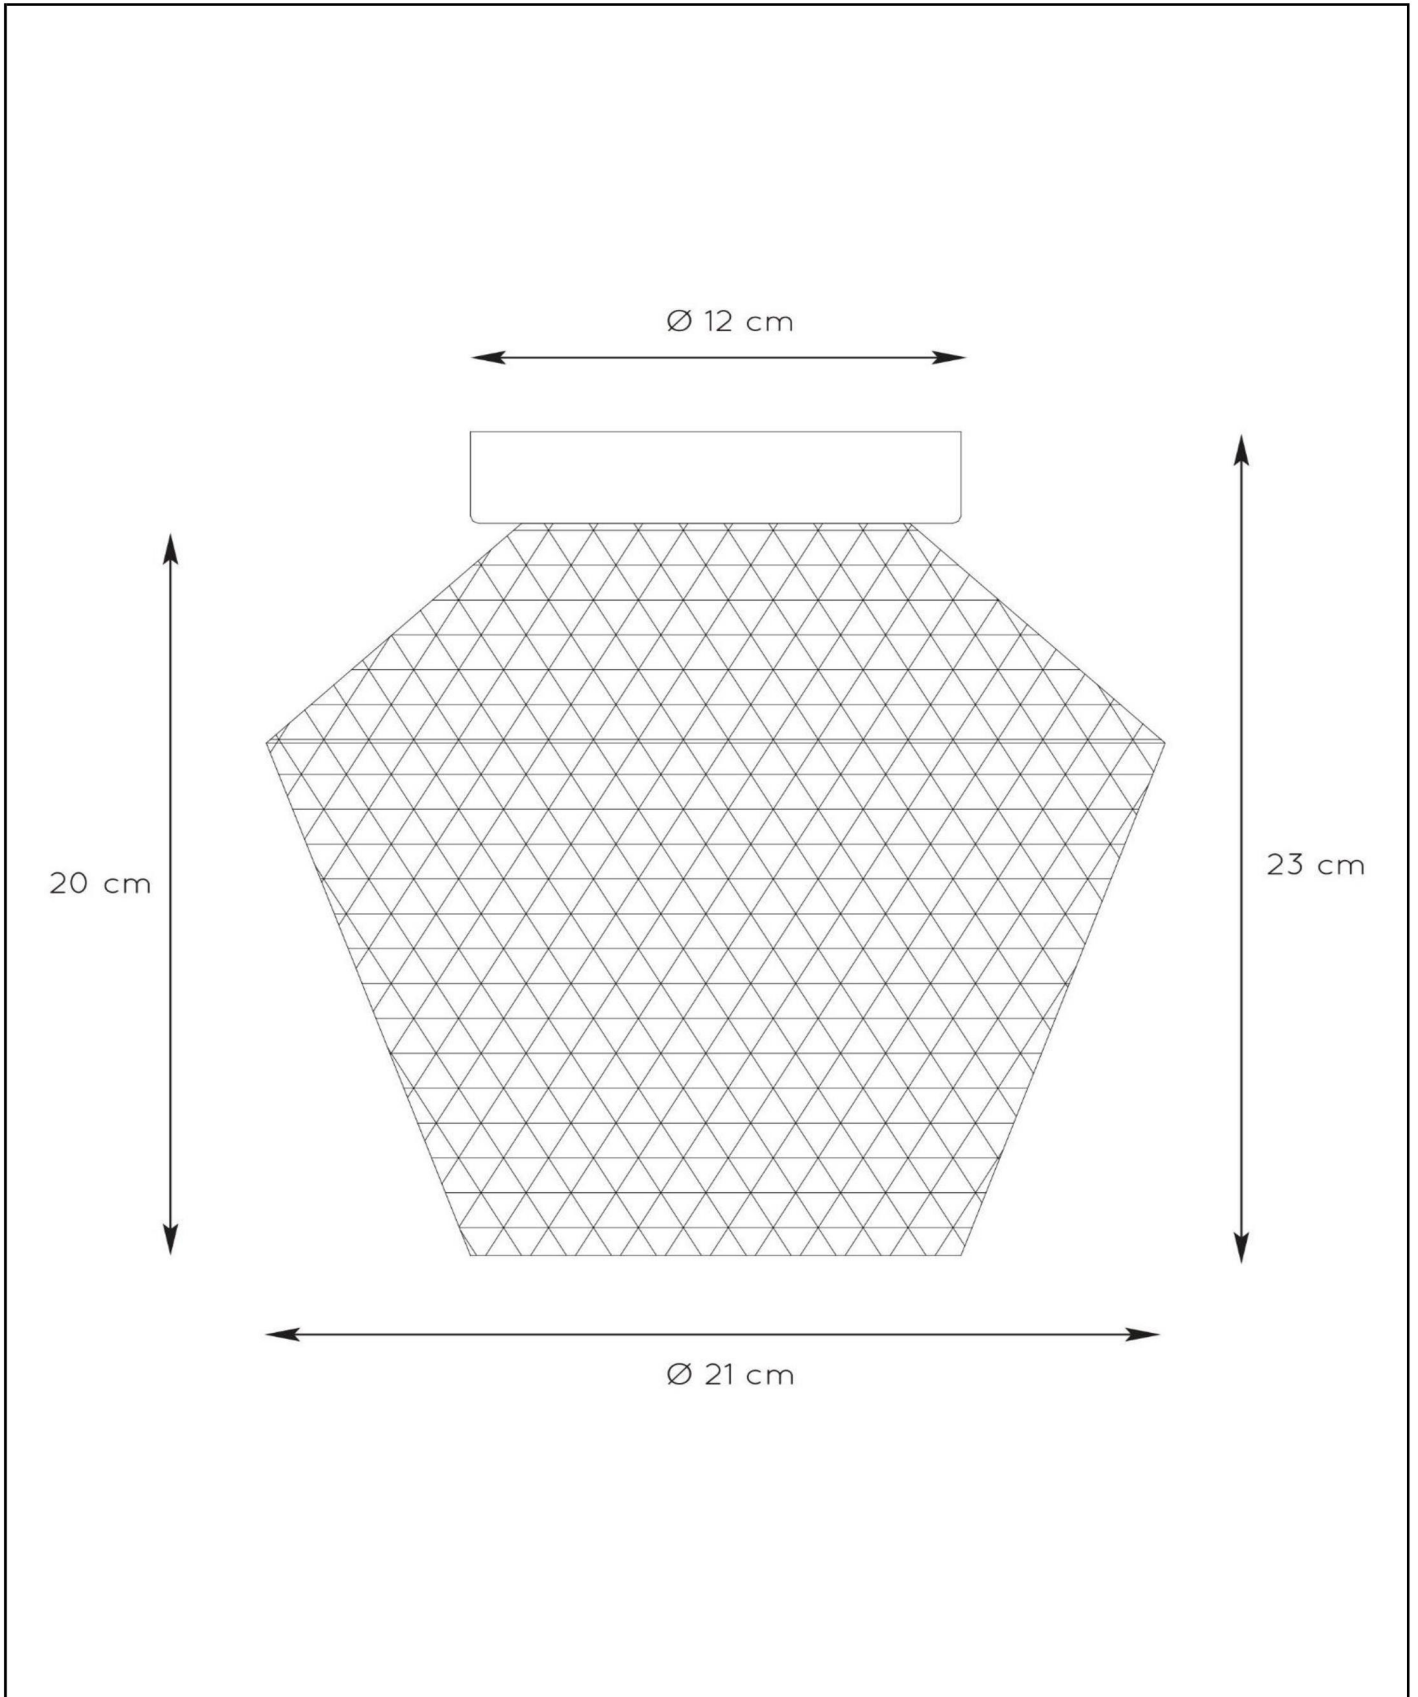

ROSALIND

Item number: 03134/0165
EAN code: 54 11212031419

For more specifications or dimensions of this product please visit www.lucide.com