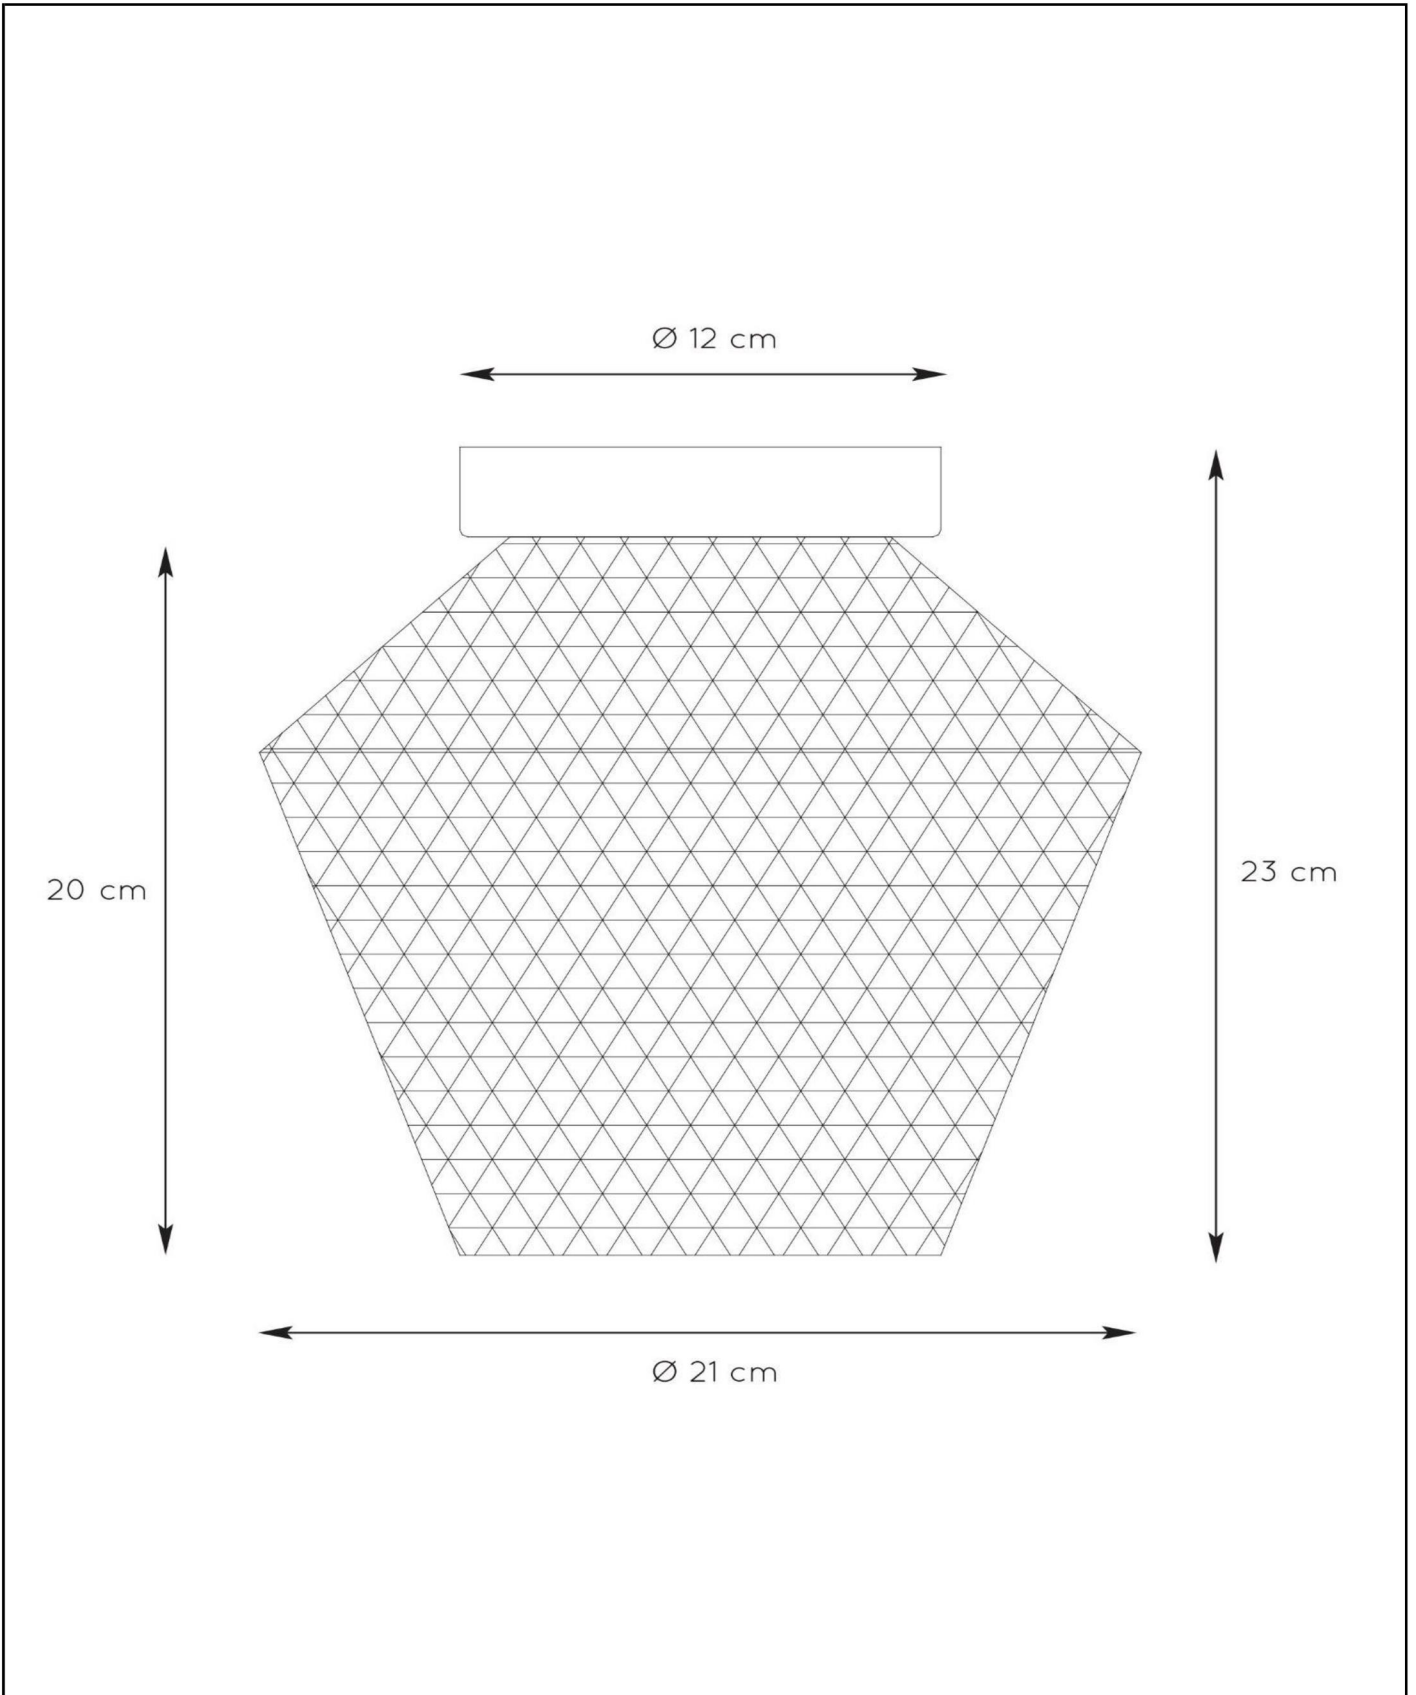

ROSALIND

Item number: 03134/0162
EAN code: 54 11212031402

For more specifications or dimensions of this product please visit www.lucide.com