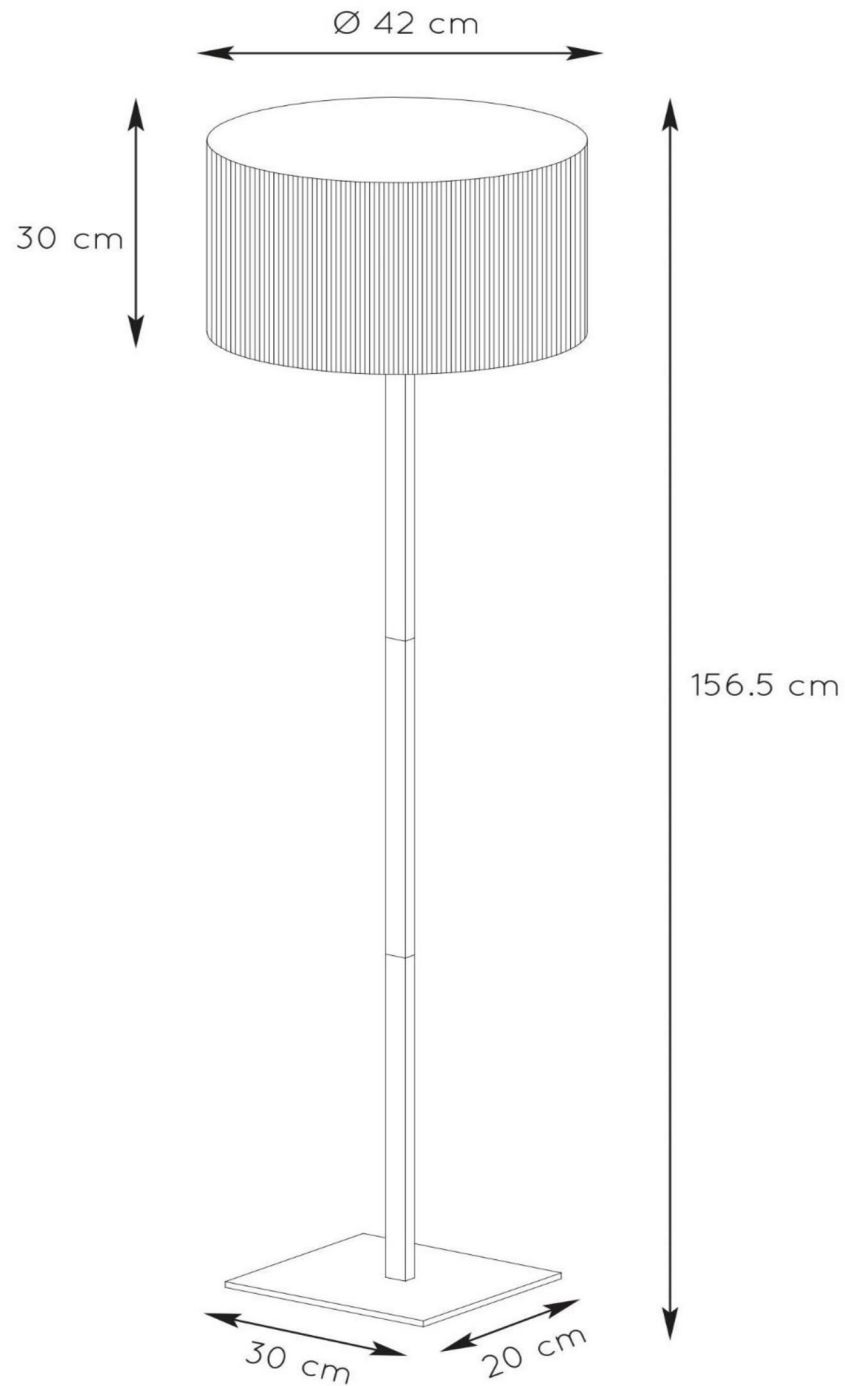

MAGIUS

Item number: 03729/81/30

EAN code: 54 1121203 1327

For more specifications or dimensions of this product please visit
www.lucide.com